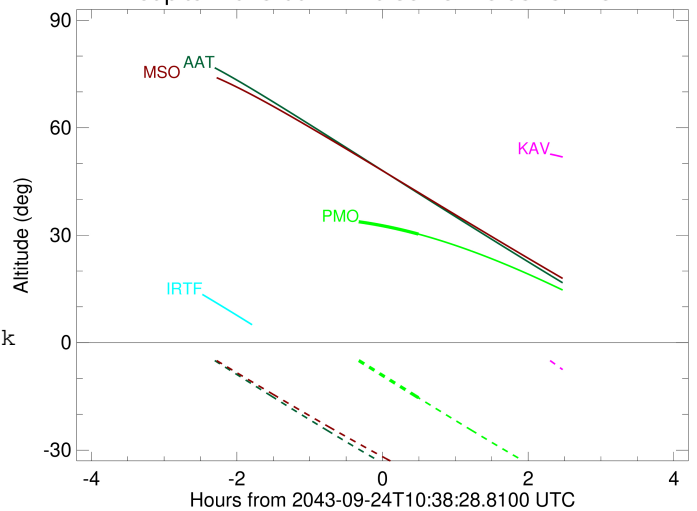

Jupiter 2043-09-24T10:38:28 K8.93 G14.37