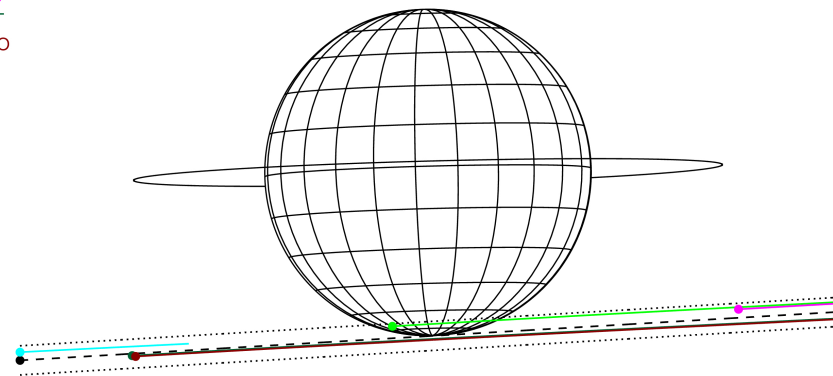

Earth
PMO
IRTF
KAV
AAT
MSO