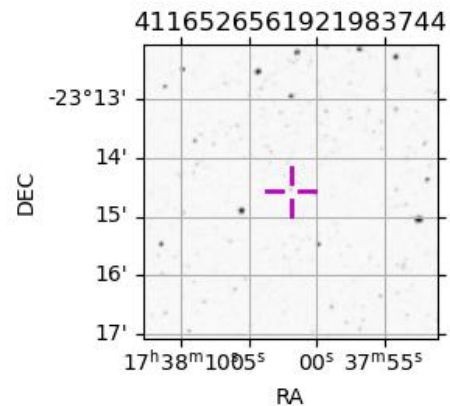

Observable events with sun below -5 deg and altitude above 5 deg

Obs	Location	lat	Elon	Target	Observed Events Interval	OCode
PIC	Pic du Midi	42.9	0.1			Pnn
PAL	Palomar Mt (200")	33.4	243.1			Pnn
PMO	Purple Mtn Obs. Nanking	32.1	118.8	+	SEP 24 11:07 - SEP 24 11:07	Pne
KPNO	Kitt Peak Natl Obs	32.0	248.4			Pnn
MCD	McDonald Obs. 2.7m	30.7	256.0			Pnn
TEN	Teide Obs./Tenerife	28.3	343.5			Pnn
IRTF	Mauna Kea/IRTF	19.8	204.5			Pnn
KAV	Kavalur Observatory	12.6	78.8			Pnn
RIO	Rio de Janeiro	-22.9	316.8			Pnn
ESO	European Southern Obs. (3.6m)	-29.3	289.3			Pnn
AAT	Siding Spring (AAT)	-31.3	149.1			Pnn
SAAO	So. Afr. Astro. Obs. (Sutherland)	-32.4	20.8			Pnn
MSO	Mt. Stromlo Observatory	-35.3	149.0			Pnn