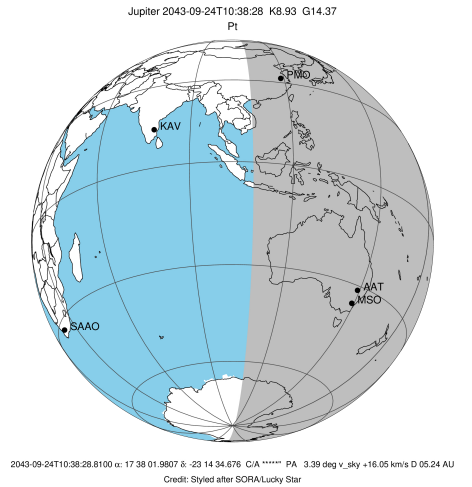

```
target                : Jupiter
target radius (km)   : 71492.00
C/A epoch             : 2043-09-24T10:39:42.000
Event type            : Pt
: Jupiter occs: topocentric, not geocentric
: Not a ringed target
Observer code         : PMO
Location              : Purple Mtn Obs. Nanking
Latitude (deg)        : 32.06667
E. Longitude (deg)    : 118.82089
Altitude (km)         : 0.364
Gaia source ID        : 4116526561921983744
2Mass ID (if available) : 17380199-2314344
ICRS Star Coord at Epoch: 17h 38m 01.98075s -23:14:34.67586s
RUWE (>1.4 is poor) : 0.89
K magnitude           : 8.929
G magnitude           : 14.374
RP magnitude          : 13.015
BP magnitude          : 16.552
DUPflag              : 0
Distance (au)         : 5.237
f0 (km)               : 0.00
g0 (km)               : 0.00
skyplane vel. (km/s) : 16.05
Sun-Target sep (deg)  : 84.28
Sun-Moon sep (deg)    : 167.60
B (ring opening deg) : -2.22
PA of pole (deg)      : 1.53
Pole direction: RA (deg): 268.05674
Dec (deg): 64.49731
C/A sky separation (") : 17.471
C/A sky separation (km) : 66355.1
NAIF SPICE kernels   : RAJobs_U111+rgf15.spk
URKALLv1.spk
naif0012.tls
nep097.bsp
nep101.bsp
sat4401.bsp
de440.bsp
earth_720101_070426.bpc
jup365.bsp
urall6.bsp
IAU_SATURN_for_RINGFIT.tpc
pck00010.tpc
earth_200101_990628_predict.bpc
uranus_ringframes_rfrench20220627_v1.tf
neptune_ringframes_rfrench20220702a_v1.tf
earth_flat_IAU.spk
```