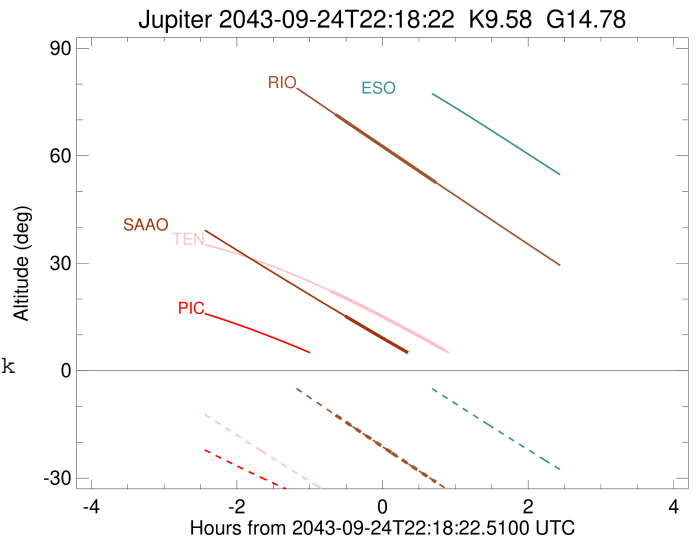

```
target                : Jupiter
target radius (km)   : 71492.00
C/A epoch            : 2043-09-24T22:22:34.290
Event type           : Pgt
: Jupiter occs: geocentric, topocentric
: Not a ringed target
Observer code        : TEN
Location             : Teide Obs./Tenerife
Latitude (deg)       : 28.30050
E. Longitude (deg)   : 343.48909
Altitude (km)        : 2.395
Gaia source ID       : 4116526252684247808
2Mass ID (if available) : 17381493-2314415
ICRS Star Coord at Epoch: 17h 38m 14.92994s -23:14:41.98935s
RUWE (>1.4 is poor) : 0.87
K magnitude           : 9.583
G magnitude           : 14.784
RP magnitude          : 13.489
BP magnitude          : 16.699
DUPflag              : 0
Distance (au)        : 5.244
f0 (km)              : 0.00
g0 (km)              : 0.00
skyplane vel. (km/s) : 16.27
Sun-Target sep (deg) : 83.85
Sun-Moon sep (deg)   : 173.65
B (ring opening deg) : -2.22
PA of pole (deg)     : 1.50
Pole direction: RA (deg): 268.05674
Dec (deg): 64.49731
C/A sky separation (") : 14.526
C/A sky separation (km) : 55249.4
NAIF SPICE kernels   : RAJobs_U111+rgf15.spk
URKALLv1.spk
naif0012.tls
nep097.bsp
nep101.bsp
sat4401.bsp
de440.bsp
earth_720101_070426.bpc
jup365.bsp
urall6.bsp
IAU_SATURN_for_RINGFIT.tpc
pck00010.tpc
earth_200101_990628_predict.bpc
uranus_ringframes_rfrench20220627_v1.tf
neptune_ringframes_rfrench20220702a_v1.tf
earth_flat_IAU.spk
```

x: target alt < 5.0 deg or sun > -5.0 deg

Target	I/E	UTC	alt	alt-sun	radius	lat-geo	lat-geodetic
Jupiter	I	2043-09-24T21:35:22.775	22.27	-34.43	71487.8	-52.00	-55.51
Jupiter	E	2043-09-24T23:09:31.038	5.70	-52.29	71488.1	-49.20	-52.81