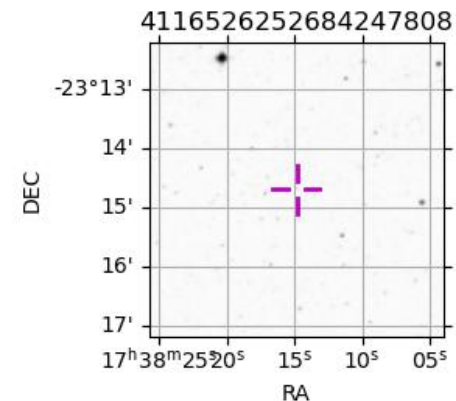

Observable events with sun below -5 deg and altitude above 5 deg

Obs	Location	lat	Elon	Target	Observed Events Interval	OCode
PIC	Pic du Midi	42.9	0.1			Pnn
PAL	Palomar Mt (200")	33.4	243.1			Pnn
PMO	Purple Mtn Obs. Nanking	32.1	118.8			Pnn
KPNO	Kitt Peak Natl Obs	32.0	248.4			Pnn
MCD	McDonald Obs. 2.7m	30.7	256.0			Pnn
TEN	Teide Obs./Tenerife	28.3	343.5	+ +	SEP 24 21:35 - SEP 24 23:09	Pie
IRTF	Mauna Kea/IRTF	19.8	204.5			Pnn
KAV	Kavalur Observatory	12.6	78.8			Pnn
RIO	Rio de Janeiro	-22.9	316.8	+ +	SEP 24 21:39 - SEP 24 23:02	Pie
ESO	European Southern Obs. (3.6m)	-29.3	289.3		SEP 24 22:59 - SEP 24 22:59	Pne
AAT	Siding Spring (AAT)	-31.3	149.1			Pnn
SAAO	So. Afr. Astro. Obs. (Sutherland)	-32.4	20.8		SEP 24 21:47 - SEP 24 21:47	Pin
MSO	Mt. Stromlo Observatory	-35.3	149.0			Pnn