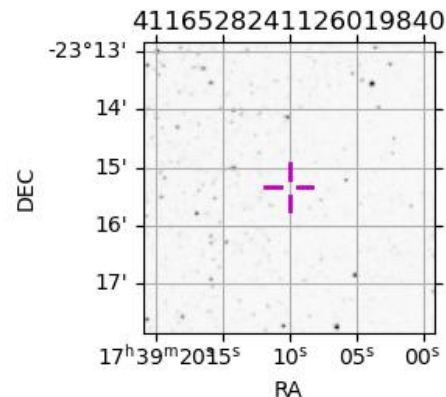

Jupiter 2043-09-26T22:25:10 K6.38 G14.01 Pgt

ICRS Star Coord at Epoch: 17h 39m 09.97645s -23:15:20.67921s

RUWE (>1.4 is poor) : 0.77
 K magnitude : 6.383
 G magnitude : 14.006
 RP magnitude : 12.354
 BP magnitude : 18.253
 DUPflag : 0
 Distance (au) : 5.275
 f0 (km) : 0.00
 g0 (km) : 0.00
 skyplane vel. (km/s) : 17.18
 Sun-Target sep (deg) : 82.10
 Sun-Moon sep (deg) : 156.58
 B (ring opening deg) : -2.21
 PA of pole (deg) : 1.41
 Pole direction: RA (deg): 268.05674
 Dec (deg): 64.49731
 C/A sky separation (") : 10.886
 C/A sky separation (km) : 41643.4
 NAIF SPICE kernels : RAJobs_U111+rgf15.spk

Jupiter 2043-09-26T22:25:10 K6.38 G14.01
 Pgt

Earth
 PIC
 MCD
 TEN
 RIO
 ESO
 SAAO

2043-09-26T22:25:10.7100 α: 17 39 09.9764 δ: -23 15 20.679 C/A ***** PA 3.19 deg v_sky +17.18 km/s D 05.27 AU
 Credit: Styled after SORA/Lucky Star

Observable events with sun below -5 deg and altitude above 5 deg

Obs	Location	lat	Elon	Target	Observed Events Interval	OCode
PIC	Pic du Midi	42.9	0.1			Pnn
PAL	Palomar Mt (200")	33.4	243.1			Pnn
PMO	Purple Mtn Obs. Nanking	32.1	118.8			Pnn
KPNO	Kitt Peak Natl Obs	32.0	248.4			Pnn
MCD	McDonald Obs. 2.7m	30.7	256.0			Pnn
TEN	Teide Obs./Tenerife	28.3	343.5	+	SEP 26 21:29 - SEP 26 21:29	Pin
IRTF	Mauna Kea/IRTF	19.8	204.5			Pnn
KAV	Kavalur Observatory	12.6	78.8			Pnn
RIO	Rio de Janeiro	-22.9	316.8	+	SEP 26 21:30 - SEP 26 23:25	Pie
ESO	European Southern Obs. (3.6m)	-29.3	289.3	+	SEP 26 23:22 - SEP 26 23:22	Pne
AAT	Siding Spring (AAT)	-31.3	149.1			Pnn
SAAO	So. Afr. Astro. Obs. (Sutherland)	-32.4	20.8	+	SEP 26 21:36 - SEP 26 21:36	Pin
MSO	Mt. Stromlo Observatory	-35.3	149.0			Pnn