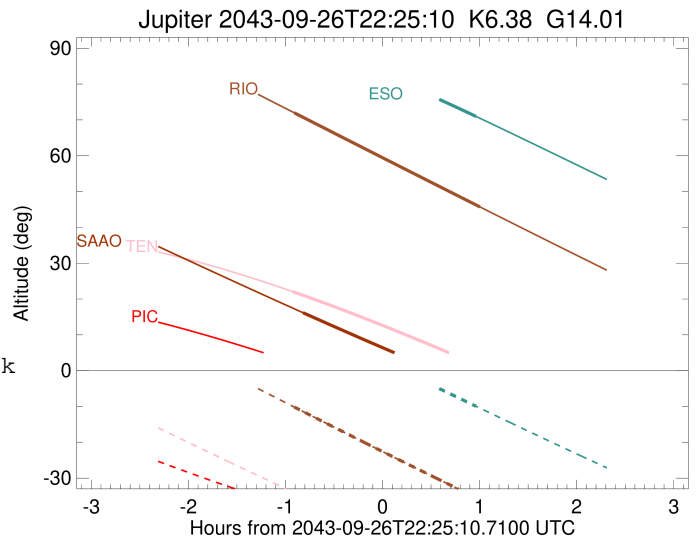

```
target                : Jupiter
target radius (km)   : 71492.00
C/A epoch             : 2043-09-26T22:29:28.340
Event type            : Pgt
: Jupiter occs: geocentric, topocentric
: Not a ringed target
Observer code         : TEN
Location              : Teide Obs./Tenerife
Latitude (deg)        : 28.30050
E. Longitude (deg)    : 343.48909
Altitude (km)         : 2.395
Gaia source ID        : 4116528241126019840
2Mass ID (if available) : 17390997-2315207
ICRS Star Coord at Epoch: 17h 39m 09.97645s -23:15:20.67921s
RUWE (>1.4 is poor) : 0.77
K magnitude           : 6.383
G magnitude           : 14.006
RP magnitude          : 12.354
BP magnitude          : 18.253
DUPflag              : 0
Distance (au)         : 5.275
f0 (km)               : 0.00
g0 (km)               : 0.00
skyplane vel. (km/s) : 17.18
Sun-Target sep (deg)  : 82.10
Sun-Moon sep (deg)   : 156.14
B (ring opening deg) : -2.21
PA of pole (deg)     : 1.41
Pole direction: RA (deg): 268.05674
Dec (deg): 64.49731
C/A sky separation (") : 9.819
C/A sky separation (km) : 37561.4
NAIF SPICE kernels   : RAJobs_U111+rgf15.spk
URKALLv1.spk
naif0012.tls
nep097.bsp
nep101.bsp
sat4401.bsp
de440.bsp
earth_720101_070426.bpc
jup365.bsp
urall6.bsp
IAU_SATURN_for_RINGFIT.tpc
pck00010.tpc
earth_200101_990628_predict.bpc
uranus_ringframes_rfrench20220627_v1.tf
neptune_ringframes_rfrench20220702a_v1.tf
earth_flat_IAU.spk
```

x: target alt < 5.0 deg or sun > -5.0 deg

Target	I/E	UTC	alt	alt-sun	radius	lat-geo	lat-geodetic
Jupiter	I	2043-09-26T21:29:36.273	22.08	-33.80	71490.0	-33.06	-36.58
Jupiter	E	2043-09-26T23:28:57.054	0.58x	-56.05	71490.3	-30.36	-33.75