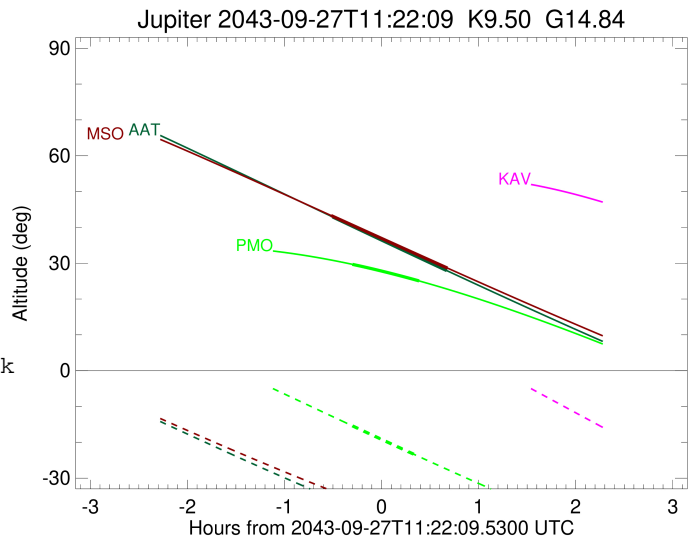

```
target                : Jupiter
target radius (km)   : 71492.00
C/A epoch             : 2043-09-27T11:24:47.690
Event type            : Pgt
: Jupiter occs: geocentric, topocentric
: Not a ringed target
Observer code         : PMO
Location              : Purple Mtn Obs. Nanking
Latitude (deg)        : 32.06667
E. Longitude (deg)    : 118.82089
Altitude (km)         : 0.364
Gaia source ID        : 4116517765775574912
2Mass ID (if available) : 17392537-2315048
ICRS Star Coord at Epoch: 17h 39m 25.35264s -23:15:05.00978s
RUWE (>1.4 is poor) : 1.00
K magnitude           : 9.496
G magnitude           : 14.839
RP magnitude          : 13.498
BP magnitude          : 16.875
DUPflag              : 0
Distance (au)         : 5.283
f0 (km)               : 0.00
g0 (km)               : 0.00
skyplane vel. (km/s) : 17.43
Sun-Target sep (deg)  : 81.63
Sun-Moon sep (deg)    : 149.41
B (ring opening deg) : -2.22
PA of pole (deg)      : 1.38
Pole direction: RA (deg): 268.05674
Dec (deg): 64.49731
C/A sky separation (") : 17.827
C/A sky separation (km) : 68302.9
NAIF SPICE kernels   : RAJobs_U111+rgf15.spk
URKALLv1.spk
naif0012.tls
nep097.bsp
nep101.bsp
sat4401.bsp
de440.bsp
earth_720101_070426.bpc
jup365.bsp
urall6.bsp
IAU_SATURN_for_RINGFIT.tpc
pck00010.tpc
earth_200101_990628_predict.bpc
uranus_ringframes_rfrench20220627_v1.tf
neptune_ringframes_rfrench20220702a_v1.tf
earth_flat_IAU.spk
```

x: target alt < 5.0 deg or sun > -5.0 deg

Target	I/E	UTC	alt	alt-sun	radius	lat-geo	lat-geodetic
Jupiter	I	2043-09-27T11:04:10.562	29.67	-15.40	71486.0	71.11	73.23
Jupiter	E	2043-09-27T11:45:22.951	25.05	-24.00	71485.8	74.24	76.03