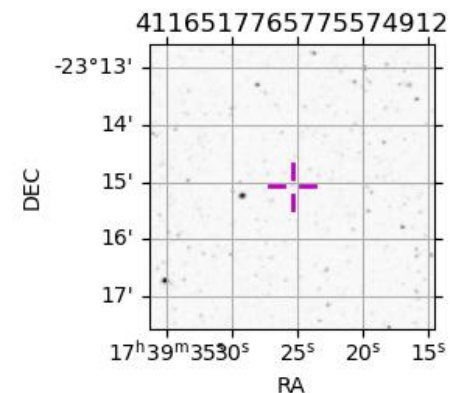

Jupiter 2043-09-27T11:22:09 K9.50 G14.84 Pgt

ICRS Star Coord at Epoch: 17h 39m 25.35264s -23:15:05.00978s

RUWE (>1.4 is poor) : 1.00
 K magnitude : 9.496
 G magnitude : 14.839
 RP magnitude : 13.498
 BP magnitude : 16.875
 DUPflag : 0
 Distance (au) : 5.283
 f0 (km) : 0.00
 g0 (km) : 0.00
 skyplane vel. (km/s) : 17.43
 Sun-Target sep (deg) : 81.63
 Sun-Moon sep (deg) : 149.41
 B (ring opening deg) : -2.22
 PA of pole (deg) : 1.38
 Pole direction: RA (deg): 268.05674
 Dec (deg): 64.49731
 C/A sky separation (") : 16.505
 C/A sky separation (km) : 63237.5
 NAIF SPICE kernels : RAJobs_U111+rgf15.spk

Jupiter 2043-09-27T11:22:09 K9.50 G14.84
 Pgt

2043-09-27T11:22:09.5300 a: 17 39 25.3526 s: -23 15 05.010 C/A ***** PA 183.16 deg v_sky +17.43 km/s D 05.28 AU
 Credit: Styled after SORA/Lucky Star

Earth
 PMO
 IRTF
 KAV
 AAT
 MSO

Observable events with sun below -5 deg and altitude above 5 deg

Obs	Location	lat	Elon	Target	Observed Events Interval	OCode
PIC	Pic du Midi	42.9	0.1			Pnn
PAL	Palomar Mt (200")	33.4	243.1			Pnn
PMO	Purple Mtn Obs. Nanking	32.1	118.8	+ +	SEP 27 11:04 - SEP 27 11:45	Pie
KPNO	Kitt Peak Natl Obs	32.0	248.4			Pnn
MCD	McDonald Obs. 2.7m	30.7	256.0			Pnn
TEN	Teide Obs./Tenerife	28.3	343.5			Pnn
IRTF	Mauna Kea/IRTF	19.8	204.5			Pnn
KAV	Kavalur Observatory	12.6	78.8			Pnn
RIO	Rio de Janeiro	-22.9	316.8			Pnn
ESO	European Southern Obs. (3.6m)	-29.3	289.3			Pnn
AAT	Siding Spring (AAT)	-31.3	149.1	+ +	SEP 27 10:51 - SEP 27 12:02	Pie
SAAO	So. Afr. Astro. Obs. (Sutherland)	-32.4	20.8			Pnn
MSO	Mt. Stromlo Observatory	-35.3	149.0	+ +	SEP 27 10:51 - SEP 27 12:02	Pie