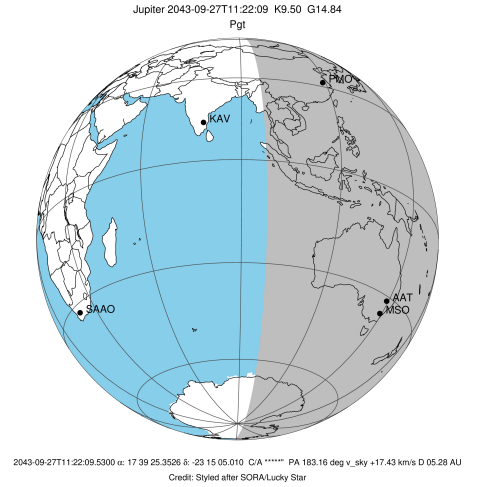

```
target                : Jupiter
target radius (km)   : 71492.00
C/A epoch             : 2043-09-27T11:24:47.690
Event type            : Pgt
: Jupiter occs: geocentric, topocentric
: Not a ringed target
Observer code         : PMO
Location              : Purple Mtn Obs. Nanking
Latitude (deg)        : 32.06667
E. Longitude (deg)    : 118.82089
Altitude (km)         : 0.364
Gaia source ID        : 4116517765775574912
2Mass ID (if available) : 17392537-2315048
ICRS Star Coord at Epoch: 17h 39m 25.35264s -23:15:05.00978s
RUWE (>1.4 is poor) : 1.00
K magnitude           : 9.496
G magnitude           : 14.839
RP magnitude          : 13.498
BP magnitude          : 16.875
DUPflag              : 0
Distance (au)         : 5.283
f0 (km)               : 0.00
g0 (km)               : 0.00
skyplane vel. (km/s) : 17.43
Sun-Target sep (deg)  : 81.63
Sun-Moon sep (deg)    : 149.41
B (ring opening deg) : -2.22
PA of pole (deg)      : 1.38
Pole direction: RA (deg): 268.05674
Dec (deg): 64.49731
C/A sky separation (") : 17.827
C/A sky separation (km) : 68302.9
NAIF SPICE kernels   : RAJobs_U111+rgf15.spk
URKALLv1.spk
naif0012.tls
nep097.bsp
nep101.bsp
sat4401.bsp
de440.bsp
earth_720101_070426.bpc
jup365.bsp
urall6.bsp
IAU_SATURN_for_RINGFIT.tpc
pck00010.tpc
earth_200101_990628_predict.bpc
uranus_ringframes_rfrench20220627_v1.tf
neptune_ringframes_rfrench20220702a_v1.tf
earth_flat_IAU.spk
```

x: target alt < 5.0 deg or sun > -5.0 deg

Target	I/E	UTC	alt	alt-sun	radius	lat-geo	lat-geodetic
Jupiter	I	2043-09-27T11:04:10.562	29.67	-15.40	71486.0	71.11	73.23
Jupiter	E	2043-09-27T11:45:22.951	25.05	-24.00	71485.8	74.24	76.03