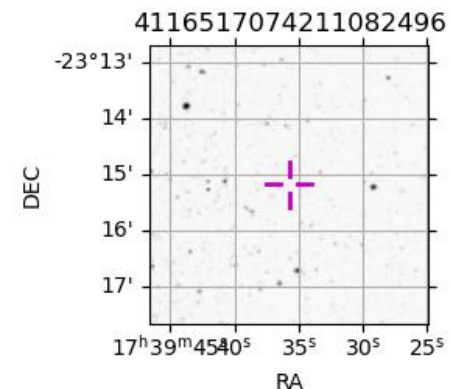

Observable events with sun below -5 deg and altitude above 5 deg

Obs	Location	lat	Elon	Target	Observed Events Interval	OCode
PIC	Pic du Midi	42.9	0.1			Pnn
PAL	Palomar Mt (200")	33.4	243.1			Pnn
PMO	Purple Mtn Obs. Nanking	32.1	118.8			Pnn
KPNO	Kitt Peak Natl Obs	32.0	248.4			Pnn
MCD	McDonald Obs. 2.7m	30.7	256.0			Pnn
TEN	Teide Obs./Tenerife	28.3	343.5			Pnn
IRTF	Mauna Kea/IRTF	19.8	204.5			Pnn
KAV	Kavalur Observatory	12.6	78.8			Pnn
RIO	Rio de Janeiro	-22.9	316.8			Pnn
ESO	European Southern Obs. (3.6m)	-29.3	289.3			Pnn
AAT	Siding Spring (AAT)	-31.3	149.1			Pnn
SAAO	So. Afr. Astro. Obs. (Sutherland)	-32.4	20.8	+ +	SEP 27 19:50 - SEP 27 20:24	Pie
MSO	Mt. Stromlo Observatory	-35.3	149.0			Pnn