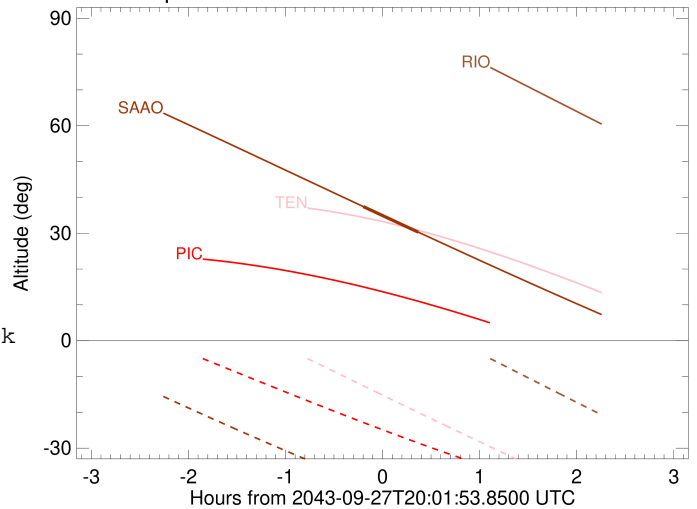

Jupiter 2043-09-27T20:01:53 K8.47 G14.87