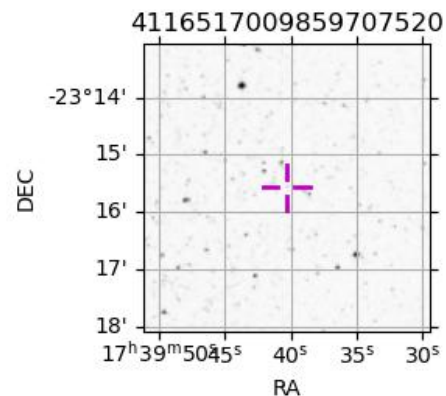

Credit: Styled after SORA/Lucky Star

Observable events with sun below -5 deg and altitude above 5 deg

Obs	Location	lat	Elon	Target	Observed Events Interval	OCode
PIC	Pic du Midi	42.9	0.1			Pnn
PAL	Palomar Mt (200")	33.4	243.1			Pnn
PMO	Purple Mtn Obs. Nanking	32.1	118.8			Pnn
KPNO	Kitt Peak Natl Obs	32.0	248.4			Pnn
MCD	McDonald Obs. 2.7m	30.7	256.0	+	SEP 28 01:07 - SEP 28 01:07	Pne
TEN	Teide Obs./Tenerife	28.3	343.5	+	SEP 27 22:56 - SEP 27 22:56	Pin
IRTF	Mauna Kea/IRTF	19.8	204.5			Pnn
KAV	Kavalur Observatory	12.6	78.8			Pnn
RIO	Rio de Janeiro	-22.9	316.8	+	SEP 27 22:55 - SEP 28 01:11	Pie
ESO	European Southern Obs. (3.6m)	-29.3	289.3	+	SEP 28 01:10 - SEP 28 01:10	Pne
AAT	Siding Spring (AAT)	-31.3	149.1			Pnn
SAAO	So. Afr. Astro. Obs. (Sutherland)	-32.4	20.8			Pnn
MSO	Mt. Stromlo Observatory	-35.3	149.0			Pnn