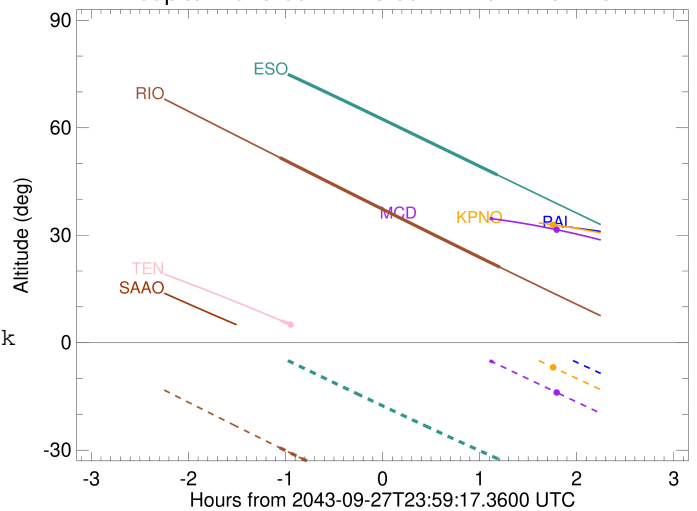

Jupiter 2043-09-27T23:59:17 K9.44 G14.87