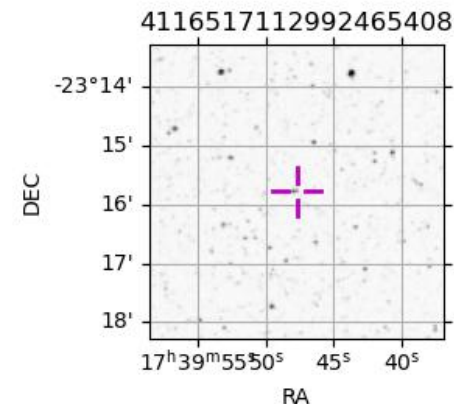

2043-09-28T06:13:05.8500 @: 17 39 47.8175 & -23 15 47.127 C/A 8.679° PA 3.09 deg v_sky +17.78 km/s D 05.29 AU
Credit: Styled after SORA/Lucky Star

Observable events with sun below -5 deg and altitude above 5 deg

Obs	Location	lat	Elon	Target	Observed Events Interval	OEcode
PIC	Pic du Midi	42.9	0.1			Pnn
PAL	Palomar Mt (200")	33.4	243.1	+	SEP 28 05:16 - SEP 28 05:16	Pin
PMO	Purple Mtn Obs. Nanking	32.1	118.8			Pnn
KPNO	Kitt Peak Natl Obs	32.0	248.4			Pnn
MCD	McDonald Obs. 2.7m	30.7	256.0			Pnn
TEN	Teide Obs./Tenerife	28.3	343.5			Pnn
IRTF	Mauna Kea/IRTF	19.8	204.5	+ +	SEP 28 05:13 - SEP 28 07:18	Pie
KAV	Kavalur Observatory	12.6	78.8			Pnn
RIO	Rio de Janeiro	-22.9	316.8			Pnn
ESO	European Southern Obs. (3.6m)	-29.3	289.3			Pnn
AAT	Siding Spring (AAT)	-31.3	149.1			Pnn
SAAO	So. Afr. Astro. Obs. (Sutherland)	-32.4	20.8			Pnn
MSO	Mt. Stromlo Observatory	-35.3	149.0			Pnn