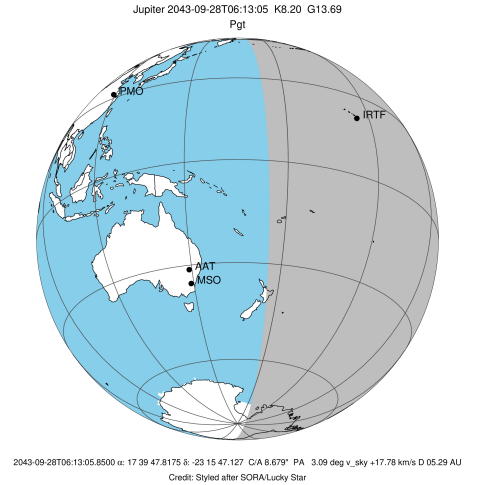

```
target                : Jupiter
target radius (km)   : 71492.00
C/A epoch            : 2043-09-28T06:17:36.060
Event type          : Pgt
                    : Jupiter occs: geocentric, topocentric
                    : Not a ringed target
Observer code       : PAL
Location            : Palomar Mt (200")
Latitude (deg)      : 33.35622
E. Longitude (deg)  : 243.13601
Altitude (km)       : 1.706
Gaia source ID      : 4116517112992465408
2Mass ID (if available) : 17394781-2315469
ICRS Star Coord at Epoch: 17h 39m 47.81751s -23:15:47.12680s
RUWE (>1.4 is poor) : 0.94
K magnitude          : 8.195
G magnitude          : 13.687
RP magnitude         : 12.272
BP magnitude         : 16.193
DUPflag             : 0
Distance (au)       : 5.295
f0 (km)              : 0.00
g0 (km)              : 0.00
skyplane vel. (km/s) : 17.78
Sun-Target sep (deg) : 80.94
Sun-Moon sep (deg)   : 138.43
B (ring opening deg) : -2.21
PA of pole (deg)     : 1.34
Pole direction: RA (deg): 268.05674
Dec (deg): 64.49731
C/A sky separation ("): 7.665
C/A sky separation (km): 29433.1
NAIF SPICE kernels  : RAJobs_U111+rgf15.spk
URKALLv1.spk
naif0012.tls
nep097.bsp
nep101.bsp
sat4401.bsp
de440.bsp
earth_720101_070426.bpc
jup365.bsp
urall6.bsp
IAU_SATURN_for_RINGFIT.tpc
pck00010.tpc
earth_200101_990628_predict.bpc
uranus_ringframes_rfrench20220627_v1.tf
neptune_ringframes_rfrench20220702a_v1.tf
earth_flat_IAU.spk
```

x: target alt < 5.0 deg or sun > -5.0 deg

Target	I/E	UTC	alt	alt-sun	radius	lat-geo	lat-geodetic
Jupiter	I	2043-09-28T05:16:03.736	7.31	-44.41	71490.8	-25.60	-28.67
Jupiter	E	2043-09-28T07:18:43.245	-15.81x	-58.51	71491.0	-23.03	-25.89