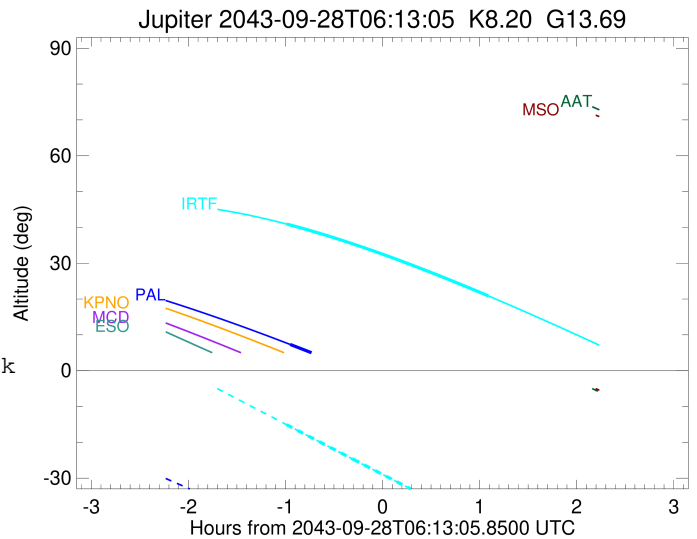

```
target                : Jupiter
target radius (km)   : 71492.00
C/A epoch            : 2043-09-28T06:17:36.060
Event type          : Pgt
                    : Jupiter occs: geocentric, topocentric
                    : Not a ringed target
Observer code       : PAL
Location            : Palomar Mt (200")
Latitude (deg)      : 33.35622
E. Longitude (deg)  : 243.13601
Altitude (km)       : 1.706
Gaia source ID      : 4116517112992465408
2Mass ID (if available) : 17394781-2315469
ICRS Star Coord at Epoch: 17h 39m 47.81751s -23:15:47.12680s
RUWE (>1.4 is poor) : 0.94
K magnitude          : 8.195
G magnitude          : 13.687
RP magnitude         : 12.272
BP magnitude         : 16.193
DUPflag             : 0
Distance (au)       : 5.295
f0 (km)              : 0.00
g0 (km)              : 0.00
skyplane vel. (km/s) : 17.78
Sun-Target sep (deg) : 80.94
Sun-Moon sep (deg)   : 138.43
B (ring opening deg) : -2.21
PA of pole (deg)     : 1.34
Pole direction: RA (deg): 268.05674
Dec (deg): 64.49731
C/A sky separation ("): 7.665
C/A sky separation (km): 29433.1
NAIF SPICE kernels  : RAJobs_U111+rgf15.spk
URKALLv1.spk
naif0012.tls
nep097.bsp
nep101.bsp
sat4401.bsp
de440.bsp
earth_720101_070426.bpc
jup365.bsp
urall6.bsp
IAU_SATURN_for_RINGFIT.tpc
pck00010.tpc
earth_200101_990628_predict.bpc
uranus_ringframes_rfrench20220627_v1.tf
neptune_ringframes_rfrench20220702a_v1.tf
earth_flat_IAU.spk
```

x: target alt < 5.0 deg or sun > -5.0 deg

Target	I/E	UTC	alt	alt-sun	radius	lat-geo	lat-geodetic
Jupiter	I	2043-09-28T05:16:03.736	7.31	-44.41	71490.8	-25.60	-28.67
Jupiter	E	2043-09-28T07:18:43.245	-15.81x	-58.51	71491.0	-23.03	-25.89