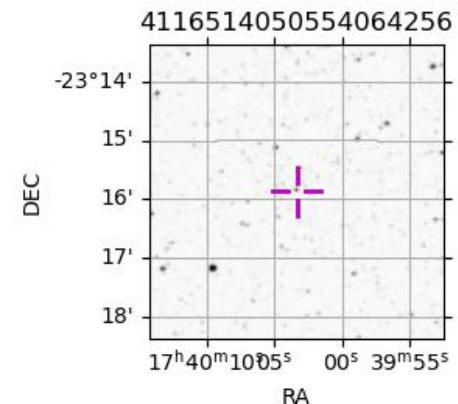

Observable events with sun below -5 deg and altitude above 5 deg

Obs	Location	lat	Elon	Target	Observed Events Interval	OCode
PIC	Pic du Midi	42.9	0.1	+	SEP 28 20:12 - SEP 28 20:12	Pne
PAL	Palomar Mt (200")	33.4	243.1			Pnn
PMO	Purple Mtn Obs. Nanking	32.1	118.8			Pnn
KPNO	Kitt Peak Natl Obs	32.0	248.4			Pnn
MCD	McDonald Obs. 2.7m	30.7	256.0			Pnn
TEN	Teide Obs./Tenerife	28.3	343.5	+	SEP 28 20:11 - SEP 28 20:11	Pne
IRTF	Mauna Kea/IRTF	19.8	204.5			Pnn
KAV	Kavalur Observatory	12.6	78.8			Pnn
RIO	Rio de Janeiro	-22.9	316.8			Pnn
ESO	European Southern Obs. (3.6m)	-29.3	289.3			Pnn
AAT	Siding Spring (AAT)	-31.3	149.1			Pnn
SAAO	So. Afr. Astro. Obs. (Sutherland)	-32.4	20.8	+	SEP 28 18:00 - SEP 28 20:13	Pie
MSO	Mt. Stromlo Observatory	-35.3	149.0			Pnn