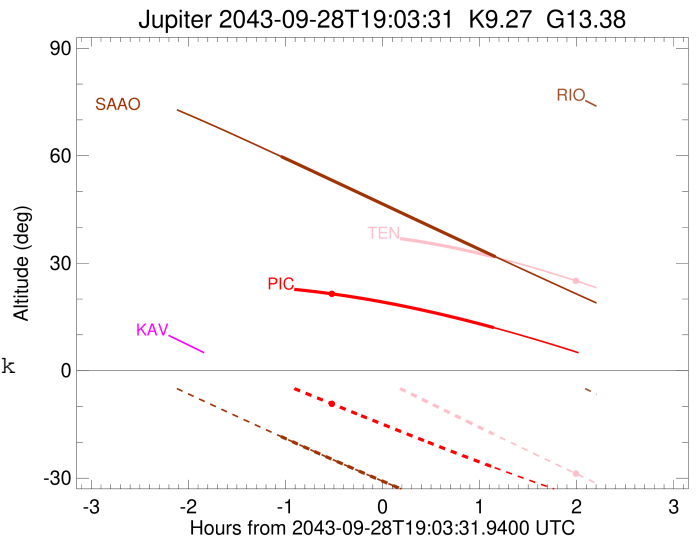

```
target                : Jupiter
target radius (km)   : 71492.00
C/A epoch            : 2043-09-28T19:05:19.060
Event type           : Pgt
: Jupiter occs: geocentric, topocentric
: Not a ringed target
Observer code        : PIC
Location             : Pic du Midi
Latitude (deg)       : 42.93656
E. Longitude (deg)  : 0.14231
Altitude (km)        : 2.890
Gaia source ID       : 4116514050554064256
2Mass ID (if available) : 17400344-2315523
ICRS Star Coord at Epoch: 17h 40m 03.44517s -23:15:52.47994s
RUWE (>1.4 is poor) : 0.94
K magnitude          : 9.272
G magnitude          : 13.375
RP magnitude         : 12.271
BP magnitude         : 14.630
DUPflag             : 0
Distance (au)        : 5.303
f0 (km)              : 0.00
g0 (km)              : 0.00
skyplane vel. (km/s) : 18.02
Sun-Target sep (deg) : 80.48
Sun-Moon sep (deg)  : 132.01
B (ring opening deg) : -2.21
PA of pole (deg)    : 1.31
Pole direction: RA (deg): 268.05674
Dec (deg): 64.49731
C/A sky separation (" ) : 0.986
C/A sky separation (km) : 3792.5
NAIF SPICE kernels  : RAJobs_U111+rgf15.spk
URKALLv1.spk
naif0012.tls
nep097.bsp
nep101.bsp
sat4401.bsp
de440.bsp
earth_720101_070426.bpc
jup365.bsp
urall6.bsp
IAU_SATURN_for_RINGFIT.tpc
pck00010.tpc
earth_200101_990628_predict.bpc
uranus_ringframes_rfrench20220627_v1.tf
neptune_ringframes_rfrench20220702a_v1.tf
earth_flat_IAU.spk
```

x: target alt < 5.0 deg or sun > -5.0 deg

Target	I/E	UTC	alt	alt-sun	radius	lat-geo	lat-geodetic
Jupiter	I	2043-09-28T17:58:03.301	23.13	-2.98x	71492.0	-4.68	-5.35
Jupiter	E	2043-09-28T20:12:19.240	12.01	-26.98	71492.0	-1.52	-1.73