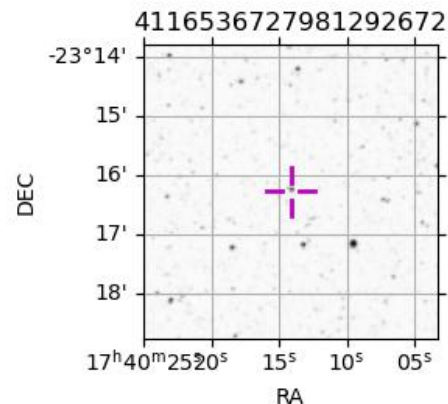

2043-09-29T03:49:03.4000 α: 17 40 14.1318 δ: -23 16 16.828 C/A ***** PA 3.02 deg v_sky +18.18 km/s D 05.31 AU
Credit: Styled after SORA/Lucky Star

Observable events with sun below -5 deg and altitude above 5 deg

Obs	Location	lat	Elon	Target	Observed Events Interval	OCode
PIC	Pic du Midi	42.9	0.1			Pnn
PAL	Palomar Mt (200")	33.4	243.1	+ +	SEP 29 03:31 - SEP 29 04:11	Pie
PMO	Purple Mtn Obs. Nanking	32.1	118.8			Pnn
KPNO	Kitt Peak Natl Obs	32.0	248.4	+ +	SEP 29 03:32 - SEP 29 04:11	Pie
MCD	McDonald Obs. 2.7m	30.7	256.0	+ +	SEP 29 03:34 - SEP 29 04:11	Pie
TEN	Teide Obs./Tenerife	28.3	343.5			Pnn
IRTF	Mauna Kea/IRTF	19.8	204.5			Pnn
KAV	Kavalur Observatory	12.6	78.8			Pnn
RIO	Rio de Janeiro	-22.9	316.8			Pnn
ESO	European Southern Obs. (3.6m)	-29.3	289.3			Pnn
AAT	Siding Spring (AAT)	-31.3	149.1			Pnn
SAAO	So. Afr. Astro. Obs. (Sutherland)	-32.4	20.8			Pnn
MSO	Mt. Stromlo Observatory	-35.3	149.0			Pnn