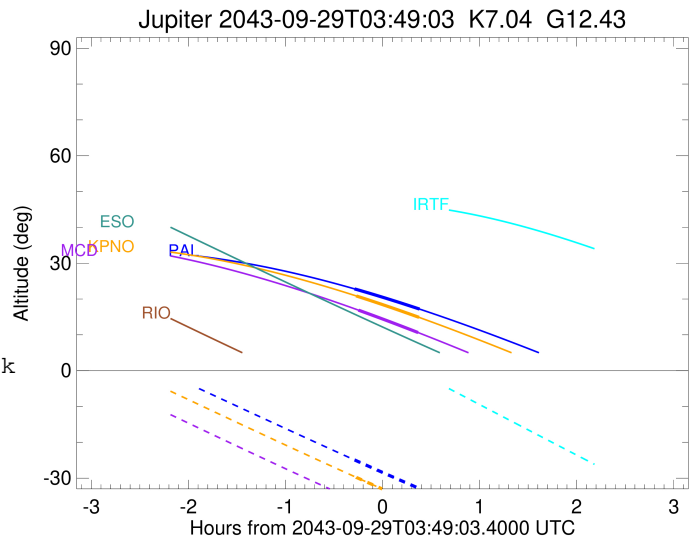

```
target                : Jupiter
target radius (km)   : 71492.00
C/A epoch            : 2043-09-29T03:51:52.330
Event type           : Pt
: Jupiter occs: topocentric, not geocentric
: Not a ringed target
Observer code        : PAL
Location             : Palomar Mt (200")
Latitude (deg)       : 33.35622
E. Longitude (deg)   : 243.13601
Altitude (km)        : 1.706
Gaia source ID       : 4116536727981292672
2Mass ID (if available) : 17401416-2316166
ICRS Star Coord at Epoch: 17h 40m 14.13183s -23:16:16.82767s
RUWE (>1.4 is poor) : 0.63
K magnitude           : 7.035
G magnitude           : 12.433
RP magnitude          : 10.936
BP magnitude          : 15.369
DUPflag              : 0
Distance (au)         : 5.308
f0 (km)               : 0.00
g0 (km)               : 0.00
skyplane vel. (km/s) : 18.18
Sun-Target sep (deg) : 80.16
Sun-Moon sep (deg)   : 127.13
B (ring opening deg) : -2.20
PA of pole (deg)     : 1.29
Pole direction: RA (deg): 268.05674
Dec (deg): 64.49731
C/A sky separation ("): 17.700
C/A sky separation (km): 68144.1
NAIF SPICE kernels   : RAJobs_U111+rgf15.spk
URKALLv1.spk
naif0012.tls
nep097.bsp
nep101.bsp
sat4401.bsp
de440.bsp
earth_720101_070426.bpc
jup365.bsp
urall6.bsp
IAU_SATURN_for_RINGFIT.tpc
pck00010.tpc
earth_200101_990628_predict.bpc
uranus_ringframes_rfrench20220627_v1.tf
neptune_ringframes_rfrench20220702a_v1.tf
earth_flat_IAU.spk
```

x: target alt < 5.0 deg or sun > -5.0 deg

Target	I/E	UTC	alt	alt-sun	radius	lat-geo	lat-geodetic
Jupiter	I	2043-09-29T03:31:45.633	22.83	-24.91	71485.9	-73.72	-75.57
Jupiter	E	2043-09-29T04:11:57.102	17.19	-32.92	71486.1	-70.87	-73.01