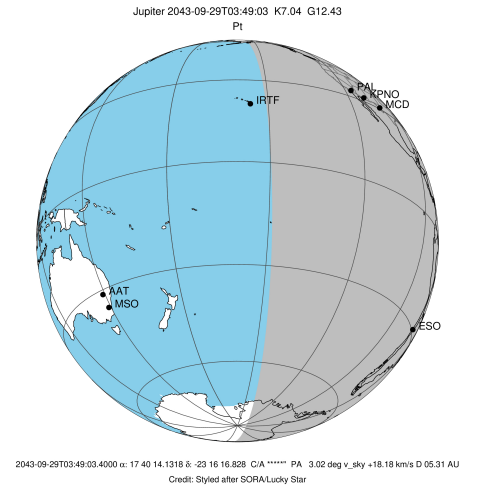

```
target                : Jupiter
target radius (km)   : 71492.00
C/A epoch            : 2043-09-29T03:51:52.330
Event type           : Pt
: Jupiter occs: topocentric, not geocentric
: Not a ringed target
Observer code        : PAL
Location             : Palomar Mt (200")
Latitude (deg)       : 33.35622
E. Longitude (deg)   : 243.13601
Altitude (km)        : 1.706
Gaia source ID       : 4116536727981292672
2Mass ID (if available) : 17401416-2316166
ICRS Star Coord at Epoch: 17h 40m 14.13183s -23:16:16.82767s
RUWE (>1.4 is poor) : 0.63
K magnitude           : 7.035
G magnitude           : 12.433
RP magnitude          : 10.936
BP magnitude          : 15.369
DUPflag              : 0
Distance (au)         : 5.308
f0 (km)               : 0.00
g0 (km)               : 0.00
skyplane vel. (km/s) : 18.18
Sun-Target sep (deg) : 80.16
Sun-Moon sep (deg)   : 127.13
B (ring opening deg) : -2.20
PA of pole (deg)     : 1.29
Pole direction: RA (deg): 268.05674
Dec (deg): 64.49731
C/A sky separation ("): 17.700
C/A sky separation (km): 68144.1
NAIF SPICE kernels   : RAJobs_U111+rgf15.spk
URKALLv1.spk
naif0012.tls
nep097.bsp
nep101.bsp
sat4401.bsp
de440.bsp
earth_720101_070426.bpc
jup365.bsp
urall6.bsp
IAU_SATURN_for_RINGFIT.tpc
pck00010.tpc
earth_200101_990628_predict.bpc
uranus_ringframes_rfrench20220627_v1.tf
neptune_ringframes_rfrench20220702a_v1.tf
earth_flat_IAU.spk
```

x: target alt < 5.0 deg or sun > -5.0 deg

Target	I/E	UTC	alt	alt-sun	radius	lat-geo	lat-geodetic
Jupiter	I	2043-09-29T03:31:45.633	22.83	-24.91	71485.9	-73.72	-75.57
Jupiter	E	2043-09-29T04:11:57.102	17.19	-32.92	71486.1	-70.87	-73.01