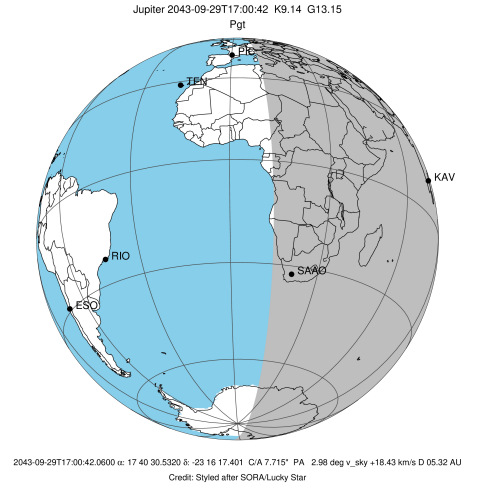

```
target                : Jupiter
target radius (km)   : 71492.00
C/A epoch             : 2043-09-29T17:05:53.400
Event type            : Pgt
: Jupiter occs: geocentric, topocentric
: Not a ringed target
Observer code         : KAV
Location              : Kavalur Observatory
Latitude (deg)        : 12.57556
E. Longitude (deg)    : 78.83167
Altitude (km)         : 0.722
Gaia source ID        : 4116536904222768384
2Mass ID (if available) : 17403053-2316172
ICRS Star Coord at Epoch: 17h 40m 30.53197s -23:16:17.40082s
RUWE (>1.4 is poor)  : 0.93
K magnitude           : 9.140
G magnitude           : 13.147
RP magnitude          : 12.071
BP magnitude          : 14.352
DUPflag              : 0
Distance (au)         : 5.317
f0 (km)               : 0.00
g0 (km)               : 0.00
skyplane vel. (km/s) : 18.43
Sun-Target sep (deg)  : 79.68
Sun-Moon sep (deg)    : 119.66
B (ring opening deg) : -2.20
PA of pole (deg)      : 1.26
Pole direction: RA (deg): 268.05674
Dec (deg): 64.49731
C/A sky separation (") : 7.170
C/A sky separation (km) : 27648.1
NAIF SPICE kernels    : RAJobs_U111+rgf15.spk
URKALLv1.spk
naif0012.tls
nep097.bsp
nep101.bsp
sat4401.bsp
de440.bsp
earth_720101_070426.bpc
jup365.bsp
urall6.bsp
IAU_SATURN_for_RINGFIT.tpc
pck00010.tpc
earth_200101_990628_predict.bpc
uranus_ringframes_rfrench20220627_v1.tf
neptune_ringframes_rfrench20220702a_v1.tf
earth_flat_IAU.spk
```

x: target alt < 5.0 deg or sun > -5.0 deg

Target	I/E	UTC	alt	alt-sun	radius	lat-geo	lat-geodetic
Jupiter	I	2043-09-29T16:05:44.599	18.91	-51.78	71490.9	-23.95	-26.89
Jupiter	E	2043-09-29T18:05:35.842	-7.48x	-77.72	71491.1	-21.57	-24.30