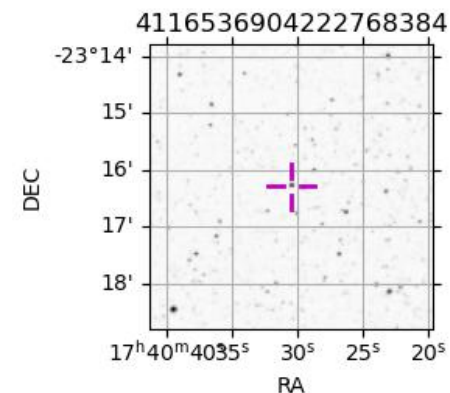

Credit: Styled after SORA/Lucky Star

Observable events with sun below -5 deg and altitude above 5 deg

Obs	Location	lat	Elon	Target	Observed Events Interval	OCode
PIC	Pic du Midi	42.9	0.1			Pnn
PAL	Palomar Mt (200")	33.4	243.1			Pnn
PMO	Purple Mtn Obs. Nanking	32.1	118.8			Pnn
KPNO	Kitt Peak Natl Obs	32.0	248.4			Pnn
MCD	McDonald Obs. 2.7m	30.7	256.0			Pnn
TEN	Teide Obs./Tenerife	28.3	343.5			Pnn
IRTF	Mauna Kea/IRTF	19.8	204.5			Pnn
KAV	Kavalur Observatory	12.6	78.8	+	SEP 29 16:05 - SEP 29 16:05	Pin
RIO	Rio de Janeiro	-22.9	316.8			Pnn
ESO	European Southern Obs. (3.6m)	-29.3	289.3			Pnn
AAT	Siding Spring (AAT)	-31.3	149.1			Pnn
SAAO	So. Afr. Astro. Obs. (Sutherland)	-32.4	20.8	+	SEP 29 18:01 - SEP 29 18:01	Pne
MSO	Mt. Stromlo Observatory	-35.3	149.0			Pnn