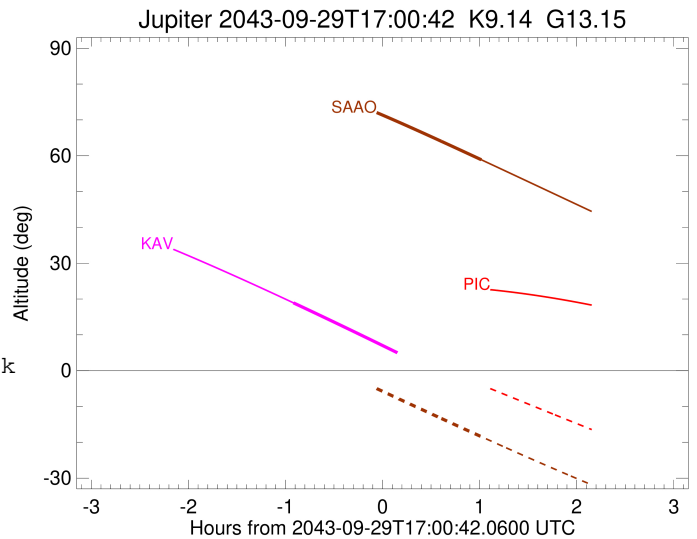

```
target                : Jupiter
target radius (km)   : 71492.00
C/A epoch             : 2043-09-29T17:05:53.400
Event type            : Pgt
: Jupiter occs: geocentric, topocentric
: Not a ringed target
Observer code         : KAV
Location              : Kavalur Observatory
Latitude (deg)        : 12.57556
E. Longitude (deg)    : 78.83167
Altitude (km)         : 0.722
Gaia source ID        : 4116536904222768384
2Mass ID (if available) : 17403053-2316172
ICRS Star Coord at Epoch: 17h 40m 30.53197s -23:16:17.40082s
RUWE (>1.4 is poor)  : 0.93
K magnitude           : 9.140
G magnitude           : 13.147
RP magnitude          : 12.071
BP magnitude          : 14.352
DUPflag              : 0
Distance (au)         : 5.317
f0 (km)               : 0.00
g0 (km)               : 0.00
skyplane vel. (km/s) : 18.43
Sun-Target sep (deg)  : 79.68
Sun-Moon sep (deg)    : 119.66
B (ring opening deg) : -2.20
PA of pole (deg)      : 1.26
Pole direction: RA (deg): 268.05674
Dec (deg): 64.49731
C/A sky separation (") : 7.170
C/A sky separation (km) : 27648.1
NAIF SPICE kernels    : RAJobs_U111+rgf15.spk
URKALLv1.spk
naif0012.tls
nep097.bsp
nep101.bsp
sat4401.bsp
de440.bsp
earth_720101_070426.bpc
jup365.bsp
urall6.bsp
IAU_SATURN_for_RINGFIT.tpc
pck00010.tpc
earth_200101_990628_predict.bpc
uranus_ringframes_rfrench20220627_v1.tf
neptune_ringframes_rfrench20220702a_v1.tf
earth_flat_IAU.spk
```

x: target alt < 5.0 deg or sun > -5.0 deg

Target	I/E	UTC	alt	alt-sun	radius	lat-geo	lat-geodetic
Jupiter	I	2043-09-29T16:05:44.599	18.91	-51.78	71490.9	-23.95	-26.89
Jupiter	E	2043-09-29T18:05:35.842	-7.48x	-77.72	71491.1	-21.57	-24.30