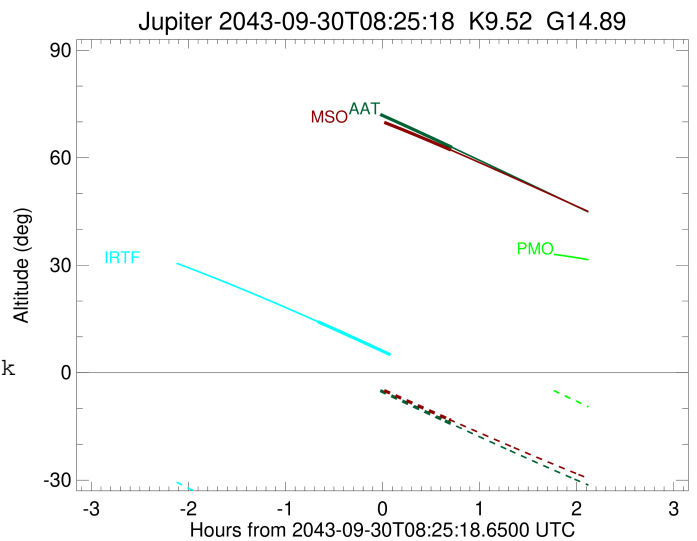

```
target                : Jupiter
target radius (km)   : 71492.00
C/A epoch             : 2043-09-30T08:29:58.130
Event type            : Pgt
: Jupiter occs: geocentric, topocentric
: Not a ringed target
Observer code         : IRTF
Location              : Mauna Kea/IRTF
Latitude (deg)       : 19.82622
E. Longitude (deg)   : 204.52800
Altitude (km)        : 4.168
Gaia source ID       : 4116489797018018432
2Mass ID (if available) : 17404987-2316374
ICRS Star Coord at Epoch: 17h 40m 49.86143s -23:16:37.48878s
RUWE (>1.4 is poor) : 0.98
K magnitude           : 9.516
G magnitude           : 14.890
RP magnitude          : 13.519
BP magnitude          : 17.152
DUPflag              : 0
Distance (au)        : 5.326
f0 (km)              : 0.00
g0 (km)              : 0.00
skyplane vel. (km/s) : 18.72
Sun-Target sep (deg) : 79.13
Sun-Moon sep (deg)   : 111.49
B (ring opening deg) : -2.20
PA of pole (deg)     : 1.23
Pole direction: RA (deg): 268.05674
Dec (deg): 64.49731
C/A sky separation (") : 13.290
C/A sky separation (km) : 51339.8
NAIF SPICE kernels   : RAJobs_U111+rgf15.spk
URKALLv1.spk
naif0012.tls
nep097.bsp
nep101.bsp
sat4401.bsp
de440.bsp
earth_720101_070426.bpc
jup365.bsp
urall6.bsp
IAU_SATURN_for_RINGFIT.tpc
pck00010.tpc
earth_200101_990628_predict.bpc
uranus_ringframes_rfrench20220627_v1.tf
neptune_ringframes_rfrench20220702a_v1.tf
earth_flat_IAU.spk
```

x: target alt < 5.0 deg or sun > -5.0 deg

Target	I/E	UTC	alt	alt-sun	radius	lat-geo	lat-geodetic
Jupiter	I	2043-09-30T07:45:18.095	14.25	-50.44	71488.4	-47.08	-50.75
Jupiter	E	2043-09-30T09:14:24.535	-4.45x	-68.06	71488.7	-44.68	-48.38