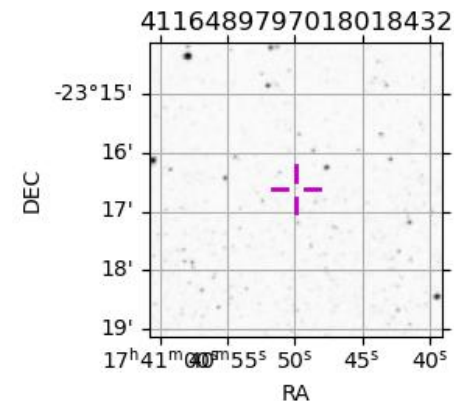

Credit: Styled after SORA/Lucky Star

URKALLv1.spk
naif0012.tls
nep097.bsp
nep101.bsp
sat4401.bsp

Observable events with sun below -5 deg and altitude above 5 deg

Obs	Location	lat	Elon	Target	Observed Events Interval	OCode
PIC	Pic du Midi	42.9	0.1			Pnn
PAL	Palomar Mt (200")	33.4	243.1			Pnn
PMO	Purple Mtn Obs. Nanking	32.1	118.8			Pnn
KPNO	Kitt Peak Natl Obs	32.0	248.4			Pnn
MCD	McDonald Obs. 2.7m	30.7	256.0			Pnn
TEN	Teide Obs./Tenerife	28.3	343.5			Pnn
IRTF	Mauna Kea/IRTF	19.8	204.5	+	SEP 30 07:45 - SEP 30 07:45	Pin
KAV	Kavalur Observatory	12.6	78.8			Pnn
RIO	Rio de Janeiro	-22.9	316.8			Pnn
ESO	European Southern Obs. (3.6m)	-29.3	289.3			Pnn
AAT	Siding Spring (AAT)	-31.3	149.1	+	SEP 30 09:08 - SEP 30 09:08	Pne
SAAO	So. Afr. Astro. Obs. (Sutherland)	-32.4	20.8			Pnn
MSO	Mt. Stromlo Observatory	-35.3	149.0	+	SEP 30 09:07 - SEP 30 09:07	Pne