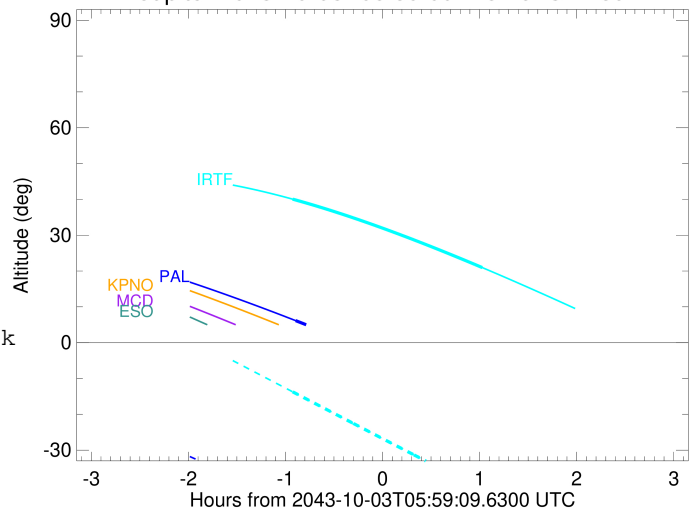

Jupiter 2043-10-03T05:59:09 K8.46 G12.89