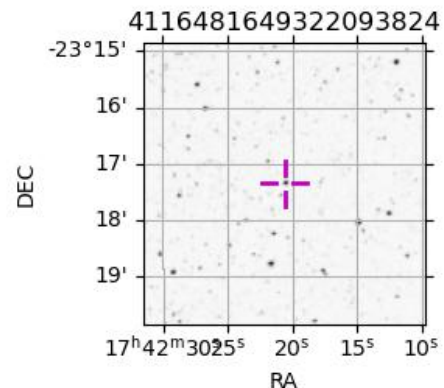

2043-10-03T05:59:09.6300 cc: -23 17 21.340 C/A 3.626" PA 182.71 deg v_sky +20.01 km/s D 05.37 AU
Credit: Styled after SORA/Lucky Star

Observable events with sun below -5 deg and altitude above 5 deg

Obs	Location	lat	Elon	Target	Observed Events Interval	OCode
PIC	Pic du Midi	42.9	0.1			Pnn
PAL	Palomar Mt (200")	33.4	243.1	+	OCT 03 05:05 - OCT 03 05:05	Pin
PMO	Purple Mtn Obs. Nanking	32.1	118.8			Pnn
KPNO	Kitt Peak Natl Obs	32.0	248.4			Pnn
MCD	McDonald Obs. 2.7m	30.7	256.0			Pnn
TEN	Teide Obs./Tenerife	28.3	343.5			Pnn
IRTF	Mauna Kea/IRTF	19.8	204.5	+ +	OCT 03 05:03 - OCT 03 07:00	Pie
KAV	Kavalur Observatory	12.6	78.8			Pnn
RIO	Rio de Janeiro	-22.9	316.8			Pnn
ESO	European Southern Obs. (3.6m)	-29.3	289.3			Pnn
AAT	Siding Spring (AAT)	-31.3	149.1			Pnn
SAAO	So. Afr. Astro. Obs. (Sutherland)	-32.4	20.8			Pnn
MSO	Mt. Stromlo Observatory	-35.3	149.0			Pnn