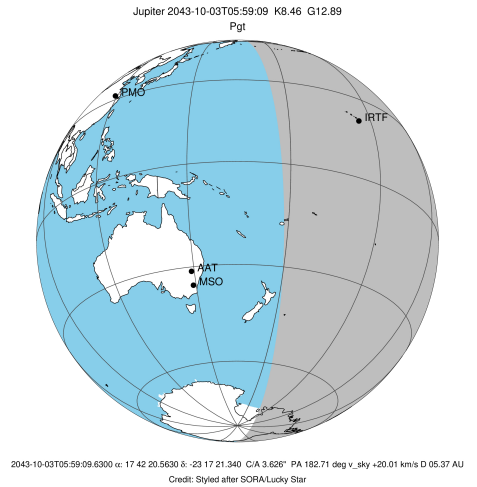

```
target                : Jupiter
target radius (km)   : 71492.00
C/A epoch             : 2043-10-03T06:03:30.650
Event type            : Pgt
: Jupiter occs: geocentric, topocentric
: Not a ringed target
Observer code         : PAL
Location              : Palomar Mt (200")
Latitude (deg)        : 33.35622
E. Longitude (deg)    : 243.13601
Altitude (km)         : 1.706
Gaia source ID        : 4116481649322093824
2Mass ID (if available) : 17422054-2317211
ICRS Star Coord at Epoch: 17h 42m 20.56302s -23:17:21.34020s
RUWE (>1.4 is poor) : 0.83
K magnitude           : 8.458
G magnitude           : 12.886
RP magnitude          : 11.723
BP magnitude          : 14.336
DUPflag              : 0
Distance (au)         : 5.370
f0 (km)               : 0.00
g0 (km)               : 0.00
skyplane vel. (km/s) : 20.01
Sun-Target sep (deg)  : 76.62
Sun-Moon sep (deg)    : 75.44
B (ring opening deg) : -2.19
PA of pole (deg)      : 1.06
Pole direction: RA (deg): 268.05674
Dec (deg): 64.49731
C/A sky separation (" ) : 4.611
C/A sky separation (km) : 17959.2
NAIF SPICE kernels    : RAJobs_U111+rgf15.spk
URKALLv1.spk
naif0012.tls
nep097.bsp
nep101.bsp
sat4401.bsp
de440.bsp
earth_720101_070426.bpc
jup365.bsp
urall6.bsp
IAU_SATURN_for_RINGFIT.tpc
pck00010.tpc
earth_200101_990628_predict.bpc
uranus_ringframes_rfrench20220627_v1.tf
neptune_ringframes_rfrench20220702a_v1.tf
earth_flat_IAU.spk
```