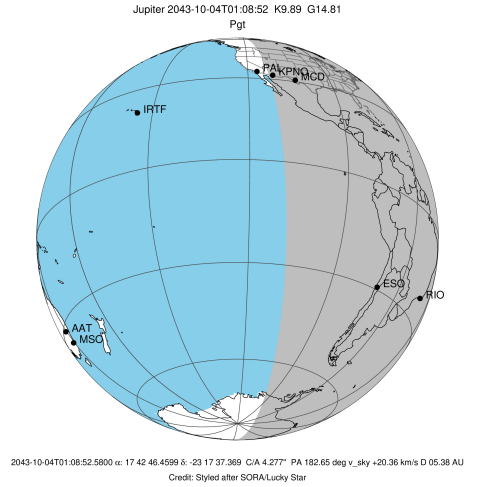

```
target                : Jupiter
target radius (km)   : 71492.00
C/A epoch            : 2043-10-04T01:09:12.560
Event type           : Pgt
: Jupiter occs: geocentric, topocentric
: Not a ringed target
Observer code        : PAL
Location             : Palomar Mt (200")
Latitude (deg)       : 33.35622
E. Longitude (deg)   : 243.13601
Altitude (km)        : 1.706
Gaia source ID       : 4116478733180318080
2Mass ID (if available) : 17424646-2317369
ICRS Star Coord at Epoch: 17h 42m 46.45992s -23:17:37.36928s
RUWE (>1.4 is poor) : 0.91
K magnitude          : 9.895
G magnitude          : 14.809
RP magnitude         : 13.558
BP magnitude         : 16.533
DUPflag             : 0
Distance (au)        : 5.382
f0 (km)              : 0.00
g0 (km)              : 0.00
skyplane vel. (km/s) : 20.36
Sun-Target sep (deg) : 75.94
Sun-Moon sep (deg)   : 66.08
B (ring opening deg) : -2.19
PA of pole (deg)     : 1.02
Pole direction: RA (deg): 268.05674
Dec (deg): 64.49731
C/A sky separation ("): 5.649
C/A sky separation (km): 22049.1
NAIF SPICE kernels   : RAJobs_U111+rgf15.spk
URKALLv1.spk
naif0012.tls
nep097.bsp
nep101.bsp
sat4401.bsp
de440.bsp
earth_720101_070426.bpc
jup365.bsp
urall6.bsp
IAU_SATURN_for_RINGFIT.tpc
pck00010.tpc
earth_200101_990628_predict.bpc
uranus_ringframes_rfrench20220627_v1.tf
neptune_ringframes_rfrench20220702a_v1.tf
earth_flat_IAU.spk
```