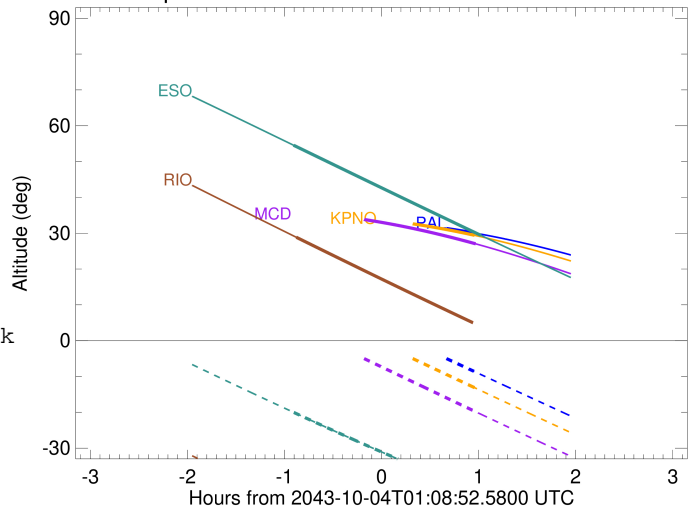

Jupiter 2043-10-04T01:08:52 K9.89 G14.81