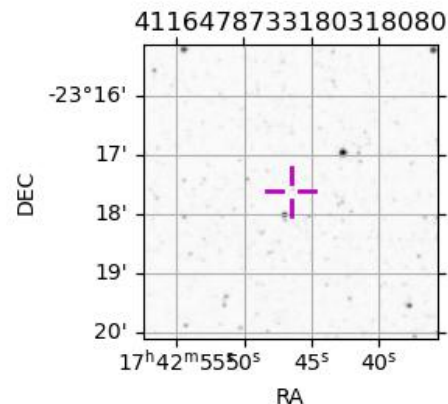

Observable events with sun below -5 deg and altitude above 5 deg

Obs	Location	lat	Elon	Target	Observed Events Interval	OCode
PIC	Pic du Midi	42.9	0.1			Pnn
PAL	Palomar Mt (200")	33.4	243.1	+	OCT 04 02:05 - OCT 04 02:05	Pne
PMO	Purple Mtn Obs. Nanking	32.1	118.8			Pnn
KPNO	Kitt Peak Natl Obs	32.0	248.4	+	OCT 04 02:06 - OCT 04 02:06	Pne
MCD	McDonald Obs. 2.7m	30.7	256.0	+	OCT 04 02:06 - OCT 04 02:06	Pne
TEN	Teide Obs./Tenerife	28.3	343.5			Pnn
IRTF	Mauna Kea/IRTF	19.8	204.5			Pnn
KAV	Kavalur Observatory	12.6	78.8			Pnn
RIO	Rio de Janeiro	-22.9	316.8	+	OCT 04 00:16 - OCT 04 00:16	Pin
ESO	European Southern Obs. (3.6m)	-29.3	289.3	+	OCT 04 00:14 - OCT 04 02:10	Pie
AAT	Siding Spring (AAT)	-31.3	149.1			Pnn
SAAO	So. Afr. Astro. Obs. (Sutherland)	-32.4	20.8			Pnn
MSO	Mt. Stromlo Observatory	-35.3	149.0			Pnn