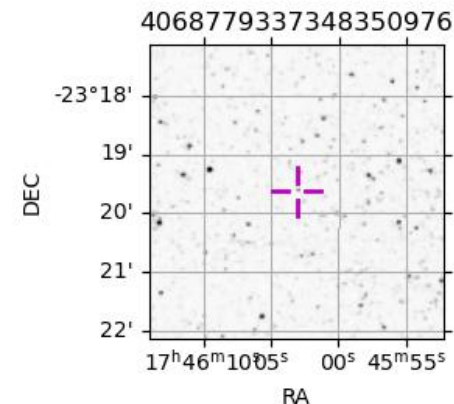

Observable events with sun below -5 deg and altitude above 5 deg

Obs	Location	lat	Elon	Target	Observed Events Interval	OEncode
PIC	Pic du Midi	42.9	0.1	+	OCT 09 19:13 - OCT 09 19:13	Pne
PAL	Palomar Mt (200")	33.4	243.1			Pnn
PMO	Purple Mtn Obs. Nanking	32.1	118.8			Pnn
KPNO	Kitt Peak Natl Obs	32.0	248.4			Pnn
MCD	McDonald Obs. 2.7m	30.7	256.0			Pnn
TENO	Teide Obs./Tenerife	28.3	343.5	+	OCT 09 19:13 - OCT 09 19:13	Pne
IRTF	Mauna Kea/IRTF	19.8	204.5			Pnn
KAV	Kavalur Observatory	12.6	78.8			Pnn
RIO	Rio de Janeiro	-22.9	316.8			Pnn
ESO	European Southern Obs. (3.6m)	-29.3	289.3			Pnn
AAT	Siding Spring (AAT)	-31.3	149.1			Pnn
SAAO	So. Afr. Astro. Obs. (Sutherland)	-32.4	20.8	+	OCT 09 17:29 - OCT 09 19:14	Pie
MSO	Mt. Stromlo Observatory	-35.3	149.0			Pnn