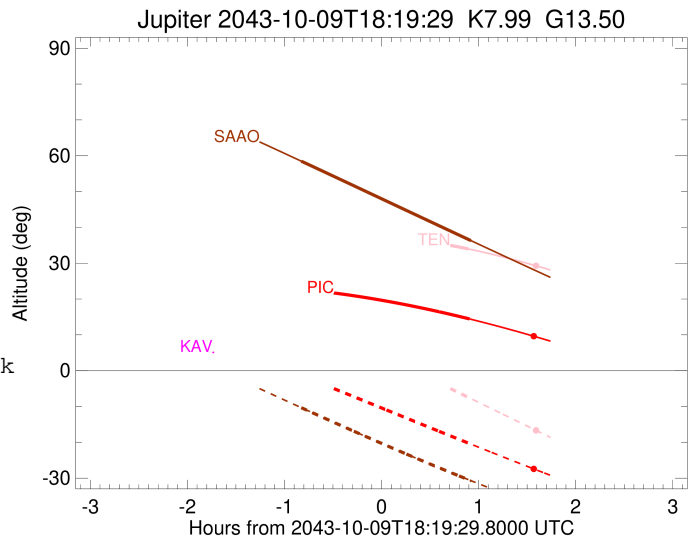

```
target                : Jupiter
target radius (km)   : 71492.00
C/A epoch             : 2043-10-09T18:20:52.610
Event type            : Pgt
: Jupiter occs: geocentric, topocentric
: Not a ringed target
Observer code         : PIC
Location              : Pic du Midi
Latitude (deg)       : 42.93656
E. Longitude (deg)   : 0.14231
Altitude (km)        : 2.890
Gaia source ID       : 4068779337348350976
2Mass ID (if available) : 17460307-2319379
ICRS Star Coord at Epoch: 17h 46m 03.08457s -23:19:38.08652s
RUWE (>1.4 is poor) : 0.80
K magnitude           : 7.988
G magnitude           : 13.503
RP magnitude          : 12.098
BP magnitude          : 15.941
DUPflag              : 0
Distance (au)        : 5.466
f0 (km)              : 0.00
g0 (km)              : 0.00
skyplane vel. (km/s) : 22.82
Sun-Target sep (deg) : 71.05
Sun-Moon sep (deg)   : 6.40
B (ring opening deg) : -2.17
PA of pole (deg)     : 0.67
Pole direction: RA (deg): 268.05675
Dec (deg): 64.49731
C/A sky separation (") : 0.463
C/A sky separation (km) : 1834.4
NAIF SPICE kernels   : RAJobs_U111+rgf15.spk
URKALLv1.spk
naif0012.tls
nep097.bsp
nep101.bsp
sat4401.bsp
de440.bsp
earth_720101_070426.bpc
jup365.bsp
urall6.bsp
IAU_SATURN_for_RINGFIT.tpc
pck00010.tpc
earth_200101_990628_predict.bpc
uranus_ringframes_rfrench20220627_v1.tf
neptune_ringframes_rfrench20220702a_v1.tf
earth_flat_IAU.spk
```

x: target alt < 5.0 deg or sun > -5.0 deg

Target	I/E	UTC	alt	alt-sun	radius	lat-geo	lat-geodetic
Jupiter	I	2043-10-09T17:27:55.247	22.80	-0.95x	71492.0	-2.92	-3.34
Jupiter	E	2043-10-09T19:13:42.675	14.46	-20.31	71492.0	-0.10	-0.11