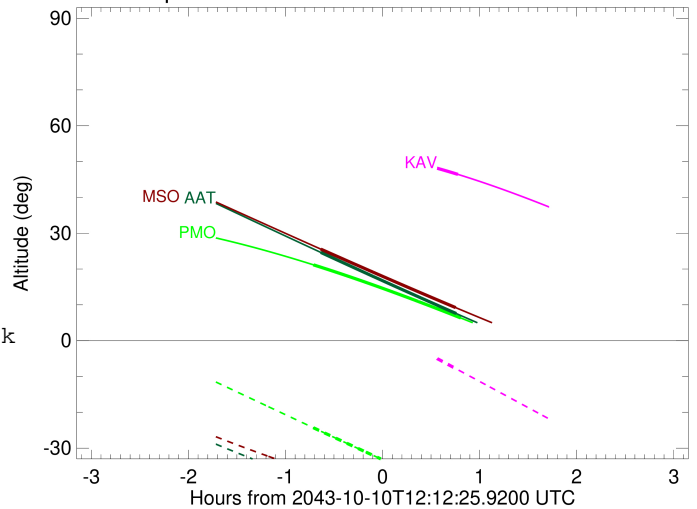

Jupiter 2043-10-10T12:12:25 K8.91 G14.01