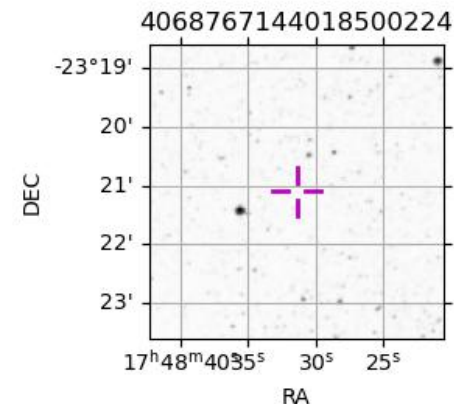

Observable events with sun below -5 deg and altitude above 5 deg

Obs	Location	lat	Elon	Target	Observed Events Interval	OEncode
PIC	Pic du Midi	42.9	0.1	+	OCT 13 18:29 - OCT 13 18:29	Pne
PAL	Palomar Mt (200")	33.4	243.1			Pnn
PMO	Purple Mtn Obs. Nanking	32.1	118.8			Pnn
KPNO	Kitt Peak Natl Obs	32.0	248.4			Pnn
MCD	McDonald Obs. 2.7m	30.7	256.0			Pnn
TEN	Teide Obs./Tenerife	28.3	343.5			Pnn
IRTF	Mauna Kea/IRTF	19.8	204.5			Pnn
KAV	Kavalur Observatory	12.6	78.8			Pnn
RIO	Rio de Janeiro	-22.9	316.8			Pnn
ESO	European Southern Obs. (3.6m)	-29.3	289.3			Pnn
AAT	Siding Spring (AAT)	-31.3	149.1			Pnn
SAAO	So. Afr. Astro. Obs. (Sutherland)	-32.4	20.8	+ +	OCT 13 17:54 - OCT 13 18:18	Pie
MSO	Mt. Stromlo Observatory	-35.3	149.0			Pnn