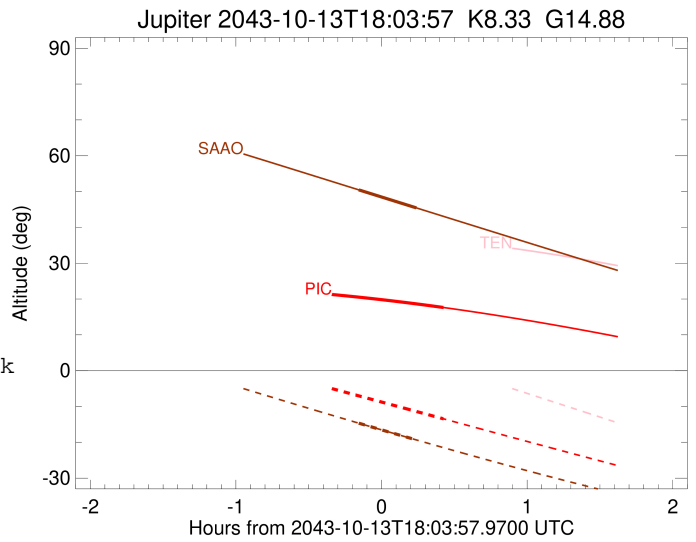

```
target                : Jupiter
target radius (km)   : 71492.00
C/A epoch             : 2043-10-13T18:05:09.500
Event type            : Pgt
: Jupiter occs: geocentric, topocentric
: Not a ringed target
Observer code         : PIC
Location              : Pic du Midi
Latitude (deg)        : 42.93656
E. Longitude (deg)    : 0.14231
Altitude (km)         : 2.890
Gaia source ID        : 4068767144018500224
2Mass ID (if available) : 17483151-2321059
ICRS Star Coord at Epoch: 17h 48m 31.50208s -23:21:06.13499s
RUWE (>1.4 is poor)  : 1.02
K magnitude           : 8.332
G magnitude           : 14.883
RP magnitude          : 13.324
BP magnitude          : 18.460
DUPflag              : 0
Distance (au)         : 5.523
f0 (km)               : 0.00
g0 (km)               : 0.00
skyplane vel. (km/s) : 24.48
Sun-Target sep (deg)  : 67.68
Sun-Moon sep (deg)    : 50.95
B (ring opening deg) : -2.15
PA of pole (deg)      : 0.40
Pole direction: RA (deg): 268.05675
Dec (deg): 64.49731
C/A sky separation (") : 15.512
C/A sky separation (km) : 62130.9
NAIF SPICE kernels    : RAJobs_U111+rgf15.spk
URKALLv1.spk
naif0012.tls
nep097.bsp
nep101.bsp
sat4401.bsp
de440.bsp
earth_720101_070426.bpc
jup365.bsp
urall6.bsp
IAU_SATURN_for_RINGFIT.tpc
pck00010.tpc
earth_200101_990628_predict.bpc
uranus_ringframes_rfrench20220627_v1.tf
neptune_ringframes_rfrench20220702a_v1.tf
earth_flat_IAU.spk
```

x: target alt < 5.0 deg or sun > -5.0 deg

Target	I/E	UTC	alt	alt-sun	radius	lat-geo	lat-geodetic
Jupiter	I	2043-10-13T17:40:46.587	21.43	-4.50x	71487.1	-61.67	-64.61
Jupiter	E	2043-10-13T18:29:31.040	17.63	-13.44	71487.3	-58.94	-62.07