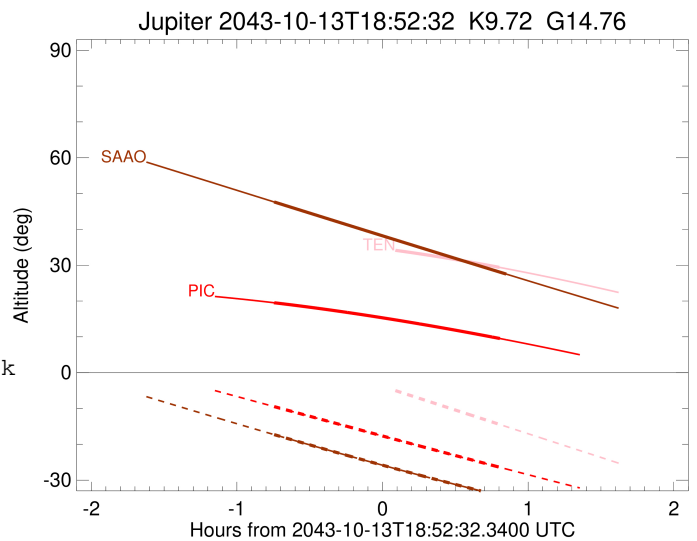

```
target                : Jupiter
target radius (km)   : 71492.00
C/A epoch            : 2043-10-13T18:54:27.160
Event type           : Pgt
: Jupiter occs: geocentric, topocentric
: Not a ringed target
Observer code        : PIC
Location             : Pic du Midi
Latitude (deg)       : 42.93656
E. Longitude (deg)   : 0.14231
Altitude (km)        : 2.890
Gaia source ID       : 4068767521975635968
2Mass ID (if available) : 17483286-2320450
ICRS Star Coord at Epoch: 17h 48m 32.84593s -23:20:45.36197s
RUWE (>1.4 is poor) : 0.93
K magnitude           : 9.722
G magnitude           : 14.762
RP magnitude         : 13.502
BP magnitude         : 16.558
DUPflag              : 0
Distance (au)        : 5.523
f0 (km)              : 0.00
g0 (km)              : 0.00
skyplane vel. (km/s) : 24.49
Sun-Target sep (deg) : 67.65
Sun-Moon sep (deg)   : 51.24
B (ring opening deg) : -2.15
PA of pole (deg)     : 0.40
Pole direction: RA (deg): 268.05675
Dec (deg): 64.49731
C/A sky separation ("): 5.813
C/A sky separation (km): 23287.3
NAIF SPICE kernels   : RAJobs_U111+rgf15.spk
URKALLv1.spk
naif0012.tls
nep097.bsp
nep101.bsp
sat4401.bsp
de440.bsp
earth_720101_070426.bpc
jup365.bsp
urall6.bsp
IAU_SATURN_for_RINGFIT.tpc
pck00010.tpc
earth_200101_990628_predict.bpc
uranus_ringframes_rfrench20220627_v1.tf
neptune_ringframes_rfrench20220702a_v1.tf
earth_flat_IAU.spk
```

x: target alt < 5.0 deg or sun > -5.0 deg

Target	I/E	UTC	alt	alt-sun	radius	lat-geo	lat-geodetic
Jupiter	I	2043-10-13T18:07:52.841	19.51	-9.47	71491.4	17.65	19.98
Jupiter	E	2043-10-13T19:40:54.807	9.53	-26.42	71491.2	20.28	22.88