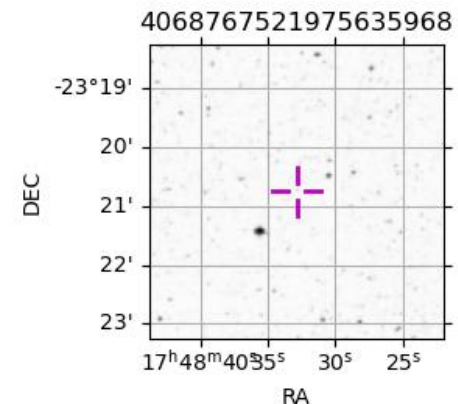

Observable events with sun below -5 deg and altitude above 5 deg

Obs	Location	lat	Elon	Target	Observed Events Interval	OCode
PIC	Pic du Midi	42.9	0.1	+ +	OCT 13 18:07 - OCT 13 19:40	Pie
PAL	Palomar Mt (200")	33.4	243.1			Pnn
PMO	Purple Mtn Obs. Nanking	32.1	118.8			Pnn
KPNO	Kitt Peak Natl Obs	32.0	248.4			Pnn
MCD	McDonald Obs. 2.7m	30.7	256.0			Pnn
TEN	Teide Obs./Tenerife	28.3	343.5	+	OCT 13 19:40 - OCT 13 19:40	Pne
IRTF	Mauna Kea/IRTF	19.8	204.5			Pnn
KAV	Kavalur Observatory	12.6	78.8			Pnn
RIO	Rio de Janeiro	-22.9	316.8			Pnn
ESO	European Southern Obs. (3.6m)	-29.3	289.3			Pnn
AAT	Siding Spring (AAT)	-31.3	149.1			Pnn
SAAO	So. Afr. Astro. Obs. (Sutherland)	-32.4	20.8	+ +	OCT 13 18:07 - OCT 13 19:43	Pie
MSO	Mt. Stromlo Observatory	-35.3	149.0			Pnn