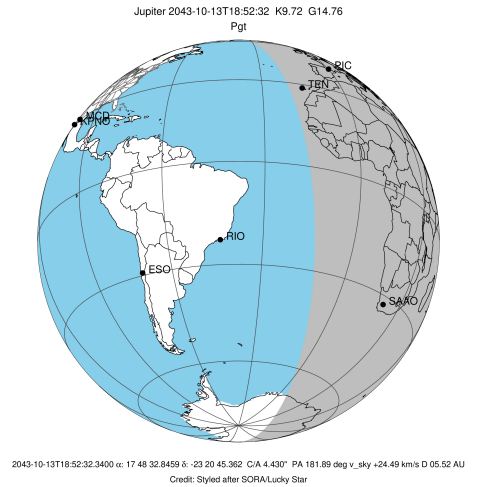

```
target                : Jupiter
target radius (km)   : 71492.00
C/A epoch            : 2043-10-13T18:54:27.160
Event type           : Pgt
: Jupiter occs: geocentric, topocentric
: Not a ringed target
Observer code        : PIC
Location             : Pic du Midi
Latitude (deg)       : 42.93656
E. Longitude (deg)   : 0.14231
Altitude (km)        : 2.890
Gaia source ID       : 4068767521975635968
2Mass ID (if available) : 17483286-2320450
ICRS Star Coord at Epoch: 17h 48m 32.84593s -23:20:45.36197s
RUWE (>1.4 is poor) : 0.93
K magnitude           : 9.722
G magnitude           : 14.762
RP magnitude         : 13.502
BP magnitude         : 16.558
DUPflag              : 0
Distance (au)        : 5.523
f0 (km)              : 0.00
g0 (km)              : 0.00
skyplane vel. (km/s) : 24.49
Sun-Target sep (deg) : 67.65
Sun-Moon sep (deg)   : 51.24
B (ring opening deg) : -2.15
PA of pole (deg)     : 0.40
Pole direction: RA (deg): 268.05675
Dec (deg): 64.49731
C/A sky separation ("): 5.813
C/A sky separation (km): 23287.3
NAIF SPICE kernels   : RAJobs_U111+rgf15.spk
URKALLv1.spk
naif0012.tls
nep097.bsp
nep101.bsp
sat4401.bsp
de440.bsp
earth_720101_070426.bpc
jup365.bsp
urall6.bsp
IAU_SATURN_for_RINGFIT.tpc
pck00010.tpc
earth_200101_990628_predict.bpc
uranus_ringframes_rfrench20220627_v1.tf
neptune_ringframes_rfrench20220702a_v1.tf
earth_flat_IAU.spk
```

x: target alt < 5.0 deg or sun > -5.0 deg

Target	I/E	UTC	alt	alt-sun	radius	lat-geo	lat-geodetic
Jupiter	I	2043-10-13T18:07:52.841	19.51	-9.47	71491.4	17.65	19.98
Jupiter	E	2043-10-13T19:40:54.807	9.53	-26.42	71491.2	20.28	22.88