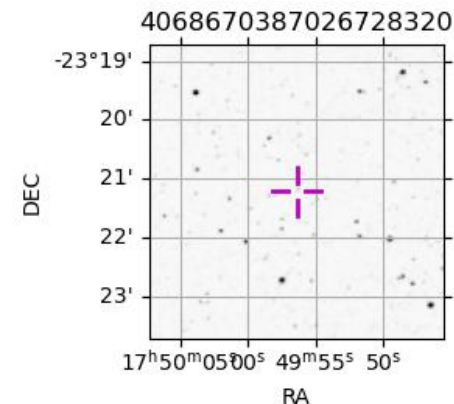

2043-10-15T22:23:32.1300 a: 17 49 56.3889 s: -23 21 12.9011 C/A ***** PA 181.72 deg v_sky +25.36 km/s D 05.55 AU
Credit: Styled after SORA/Lucky Star

Observable events with sun below -5 deg and altitude above 5 deg

Obs	Location	lat	Elon	Target	Observed Events Interval	OCode
PIC	Pic du Midi	42.9	0.1			Pnn
PAL	Palomar Mt (200")	33.4	243.1			Pnn
PMO	Purple Mtn Obs. Nanking	32.1	118.8			Pnn
KPNO	Kitt Peak Natl Obs	32.0	248.4			Pnn
MCD	McDonald Obs. 2.7m	30.7	256.0			Pnn
TEN	Teide Obs./Tenerife	28.3	343.5	+	OCT 15 21:58 - OCT 15 21:58	Pin
IRTF	Mauna Kea/IRTF	19.8	204.5			Pnn
KAV	Kavalur Observatory	12.6	78.8			Pnn
RIO	Rio de Janeiro	-22.9	316.8	+ +	OCT 15 21:54 - OCT 15 22:59	Pie
ESO	European Southern Obs. (3.6m)	-29.3	289.3			Pnn
AAT	Siding Spring (AAT)	-31.3	149.1			Pnn
SAAO	So. Afr. Astro. Obs. (Sutherland)	-32.4	20.8			Pnn
MSO	Mt. Stromlo Observatory	-35.3	149.0			Pnn