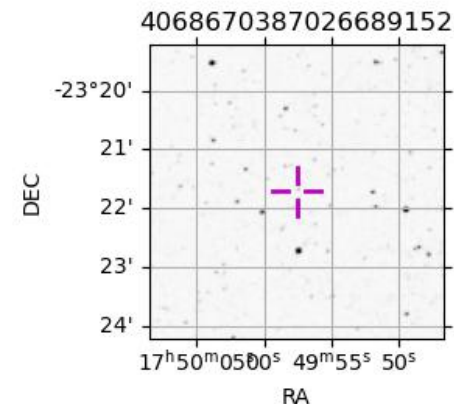

2043-10-15T23:05:38.0600 α: 17 49 57.4791 δ: -23 21 42.964 C/A ***** PA 1.71 deg v_sky +25.37 km/s D 05.55 AU
Credit: Styled after SORA/Lucky Star

Observable events with sun below -5 deg and altitude above 5 deg

Obs	Location	lat	Elon	Target	Observed Events Interval	OCode
PIC	Pic du Midi	42.9	0.1			Pnn
PAL	Palomar Mt (200")	33.4	243.1			Pnn
PMO	Purple Mtn Obs. Nanking	32.1	118.8			Pnn
KPNO	Kitt Peak Natl Obs	32.0	248.4			Pnn
MCD	McDonald Obs. 2.7m	30.7	256.0			Pnn
TEN	Teide Obs./Tenerife	28.3	343.5			Pnn
IRTF	Mauna Kea/IRTF	19.8	204.5			Pnn
KAV	Kavalur Observatory	12.6	78.8			Pnn
RIO	Rio de Janeiro	-22.9	316.8	+ +	OCT 15 22:52 - OCT 15 23:24	Pie
ESO	European Southern Obs. (3.6m)	-29.3	289.3	+	OCT 15 23:23 - OCT 15 23:23	Pne
AAT	Siding Spring (AAT)	-31.3	149.1			Pnn
SAAO	So. Afr. Astro. Obs. (Sutherland)	-32.4	20.8			Pnn
MSO	Mt. Stromlo Observatory	-35.3	149.0			Pnn