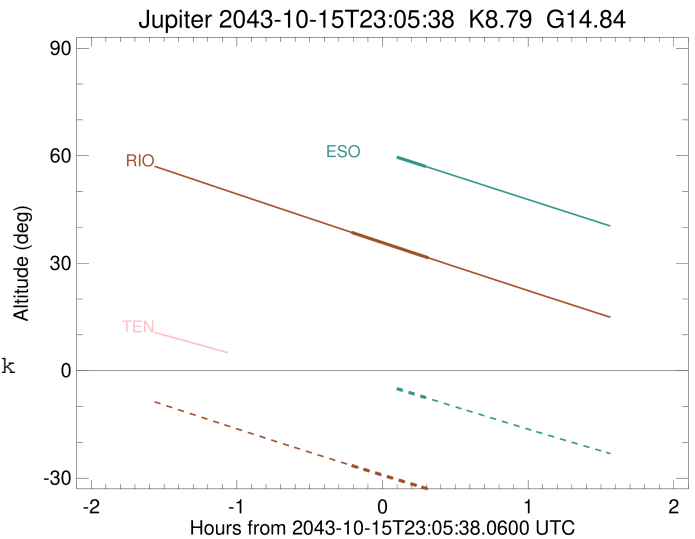

```
target                : Jupiter
target radius (km)   : 71492.00
C/A epoch            : 2043-10-15T23:08:45.170
Event type           : Pgt
: Jupiter occs: geocentric, topocentric
: Not a ringed target
Observer code        : RIO
Location             : Rio de Janeiro
Latitude (deg)       : -22.89506
E. Longitude (deg)   : 316.77708
Altitude (km)        : 0.033
Gaia source ID       : 4068670387026689152
2Mass ID (if available) : 17495749-2321427
ICRS Star Coord at Epoch: 17h 49m 57.47909s -23:21:42.96433s
RUWE (>1.4 is poor) : 1.54
K magnitude           : 8.786
G magnitude           : 14.841
RP magnitude         : 13.383
BP magnitude         : 17.400
DUPflag              : 0
Distance (au)        : 5.554
f0 (km)              : 0.00
g0 (km)              : 0.00
skyplane vel. (km/s) : 25.37
Sun-Target sep (deg) : 65.82
Sun-Moon sep (deg)   : 80.56
B (ring opening deg) : -2.14
PA of pole (deg)     : 0.24
Pole direction: RA (deg): 268.05675
Dec (deg): 64.49731
C/A sky separation (") : 16.724
C/A sky separation (km) : 67365.2
NAIF SPICE kernels   : RAJobs_U111+rgf15.spk
URKALLv1.spk
naif0012.tls
nep097.bsp
nep101.bsp
sat4401.bsp
de440.bsp
earth_720101_070426.bpc
jup365.bsp
urall6.bsp
IAU_SATURN_for_RINGFIT.tpc
pck00010.tpc
earth_200101_990628_predict.bpc
uranus_ringframes_rfrench20220627_v1.tf
neptune_ringframes_rfrench20220702a_v1.tf
earth_flat_IAU.spk
```

x: target alt < 5.0 deg or sun > -5.0 deg

Target	I/E	UTC	alt	alt-sun	radius	lat-geo	lat-geodetic
Jupiter	I	2043-10-15T22:52:54.013	38.60	-26.46	71486.3	-71.48	-73.56
Jupiter	E	2043-10-15T23:24:35.214	31.48	-33.05	71486.5	-69.21	-71.50