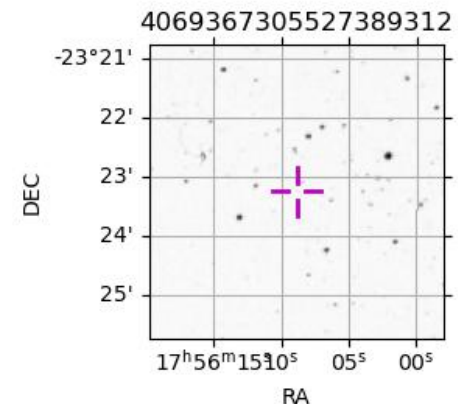

Observable events with sun below -5 deg and altitude above 5 deg

Obs	Location	lat	Elon	Target	Observed Events Interval	OEncode
PIC	Pic du Midi	42.9	0.1			Pnn
PAL	Palomar Mt (200")	33.4	243.1			Pnn
PMO	Purple Mtn Obs. Nanking	32.1	118.8			Pnn
KPNO	Kitt Peak Natl Obs	32.0	248.4			Pnn
MCD	McDonald Obs. 2.7m	30.7	256.0			Pnn
TEN	Teide Obs./Tenerife	28.3	343.5	+ +	OCT 24 20:09 - OCT 24 21:01	Pie
IRTF	Mauna Kea/IRTF	19.8	204.5			Pnn
KAV	Kavalur Observatory	12.6	78.8			Pnn
RIO	Rio de Janeiro	-22.9	316.8			Pnn
ESO	European Southern Obs. (3.6m)	-29.3	289.3			Pnn
AAT	Siding Spring (AAT)	-31.3	149.1			Pnn
SAAO	So. Afr. Astro. Obs. (Sutherland)	-32.4	20.8	+	OCT 24 20:05 - OCT 24 20:05	Pin
MSO	Mt. Stromlo Observatory	-35.3	149.0			Pnn