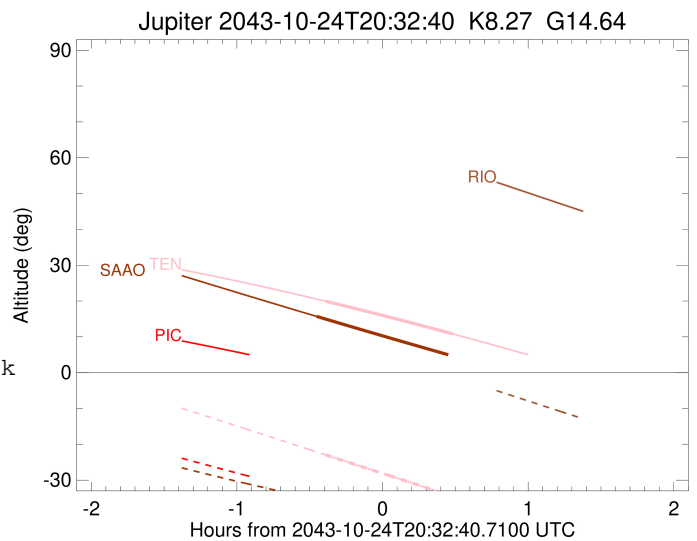

```
target                : Jupiter
target radius (km)   : 71492.00
C/A epoch            : 2043-10-24T20:35:29.310
Event type          : Pgt
                    : Jupiter occs: geocentric, topocentric
                    : Not a ringed target
Observer code       : TEN
Location            : Teide Obs./Tenerife
Latitude (deg)      : 28.30050
E. Longitude (deg)  : 343.48909
Altitude (km)       : 2.395
Gaia source ID      : 4069367305527389312
2Mass ID (if available) : 17560887-2323148
ICRS Star Coord at Epoch: 17h 56m 08.86563s -23:23:14.97793s
RUWE (>1.4 is poor) : 0.97
K magnitude          : 8.272
G magnitude          : 14.638
RP magnitude         : 13.151
BP magnitude         : 17.684
DUPflag             : 0
Distance (au)       : 5.674
f0 (km)             : 0.00
g0 (km)             : 0.00
skyplane vel. (km/s) : 28.81
Sun-Target sep (deg) : 58.40
Sun-Moon sep (deg)  : 150.82
B (ring opening deg) : -2.11
PA of pole (deg)    : -0.42
Pole direction: RA (deg): 268.05675
Dec (deg): 64.49731
C/A sky separation (") : 13.545
C/A sky separation (km) : 55736.7
NAIF SPICE kernels  : RAJobs_U111+rgf15.spk
URKALLv1.spk
naif0012.tls
nep097.bsp
nep101.bsp
sat4401.bsp
de440.bsp
earth_720101_070426.bpc
jup365.bsp
urall6.bsp
IAU_SATURN_for_RINGFIT.tpc
pck00010.tpc
earth_200101_990628_predict.bpc
uranus_ringframes_rfrench20220627_v1.tf
neptune_ringframes_rfrench20220702a_v1.tf
earth_flat_IAU.spk
```

x: target alt < 5.0 deg or sun > -5.0 deg

Target	I/E	UTC	alt	alt-sun	radius	lat-geo	lat-geodetic
Jupiter	I	2043-10-24T20:09:21.107	19.92	-22.96	71488.4	50.01	53.59
Jupiter	E	2043-10-24T21:01:34.903	10.84	-34.48	71488.2	52.33	55.83