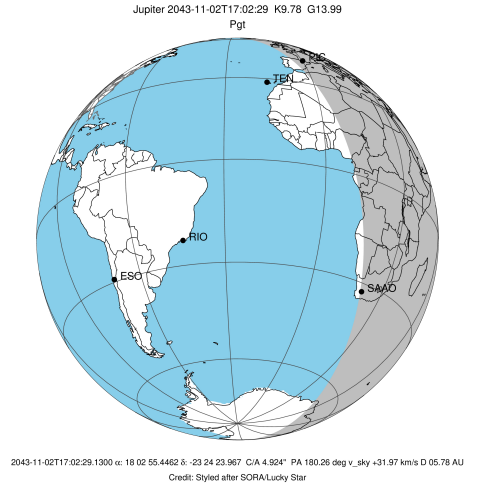

```
target                : Jupiter
target radius (km)   : 71492.00
C/A epoch            : 2043-11-02T17:03:36.130
Event type           : Pgt
: Jupiter occs: geocentric, topocentric
: Not a ringed target
Observer code        : PIC
Location             : Pic du Midi
Latitude (deg)       : 42.93656
E. Longitude (deg)   : 0.14231
Altitude (km)        : 2.890
Gaia source ID       : 4069176810804383232
2Mass ID (if available) : 18025543-2324240
ICRS Star Coord at Epoch: 18h 02m 55.44620s -23:24:23.96695s
RUWE (>1.4 is poor) : 1.09
K magnitude           : 9.783
G magnitude           : 13.990
RP magnitude         : 12.983
BP magnitude         : 15.011
DUPflag              : 0
Distance (au)        : 5.784
f0 (km)              : 0.00
g0 (km)              : 0.00
skyplane vel. (km/s) : 31.97
Sun-Target sep (deg) : 51.12
Sun-Moon sep (deg)   : 42.15
B (ring opening deg) : -2.07
PA of pole (deg)     : -1.15
Pole direction: RA (deg): 268.05676
Dec (deg): 64.49731
C/A sky separation (") : 6.274
C/A sky separation (km) : 26319.7
NAIF SPICE kernels   : RAJobs_U111+rgf15.spk
URKALLv1.spk
naif0012.tls
nep097.bsp
nep101.bsp
sat4401.bsp
de440.bsp
earth_720101_070426.bpc
jup365.bsp
urall6.bsp
IAU_SATURN_for_RINGFIT.tpc
pck00010.tpc
earth_200101_990628_predict.bpc
uranus_ringframes_rfrench20220627_v1.tf
neptune_ringframes_rfrench20220702a_v1.tf
earth_flat_IAU.spk
```

x: target alt < 5.0 deg or sun > -5.0 deg

Target	I/E	UTC	alt	alt-sun	radius	lat-geo	lat-geodetic
Jupiter	I	2043-11-02T16:28:35.477	21.85	2.98x	71491.3	20.27	22.87
Jupiter	E	2043-11-02T17:38:34.564	16.28	-9.26	71491.1	22.87	25.71