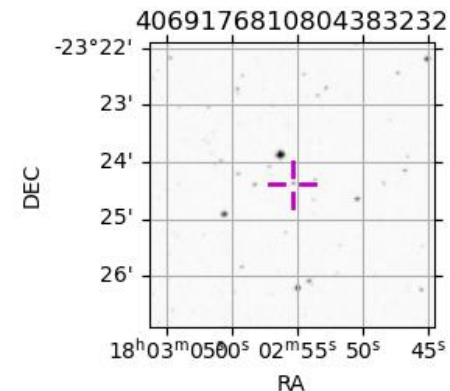

Observable events with sun below -5 deg and altitude above 5 deg

Obs	Location	lat	Elon	Target	Observed Events Interval	OCode
PIC	Pic du Midi	42.9	0.1	+	NOV 02 17:38 - NOV 02 17:38	Pne
PAL	Palomar Mt (200")	33.4	243.1			Pnn
PMO	Purple Mtn Obs. Nanking	32.1	118.8			Pnn
KPNO	Kitt Peak Natl Obs	32.0	248.4			Pnn
MCD	McDonald Obs. 2.7m	30.7	256.0			Pnn
TEN	Teide Obs./Tenerife	28.3	343.5			Pnn
IRTF	Mauna Kea/IRTF	19.8	204.5			Pnn
KAV	Kavalur Observatory	12.6	78.8			Pnn
RIO	Rio de Janeiro	-22.9	316.8			Pnn
ESO	European Southern Obs. (3.6m)	-29.3	289.3			Pnn
AAT	Siding Spring (AAT)	-31.3	149.1			Pnn
SAAO	So. Afr. Astro. Obs. (Sutherland)	-32.4	20.8	+	NOV 02 17:40 - NOV 02 17:40	Pne
MSO	Mt. Stromlo Observatory	-35.3	149.0			Pnn