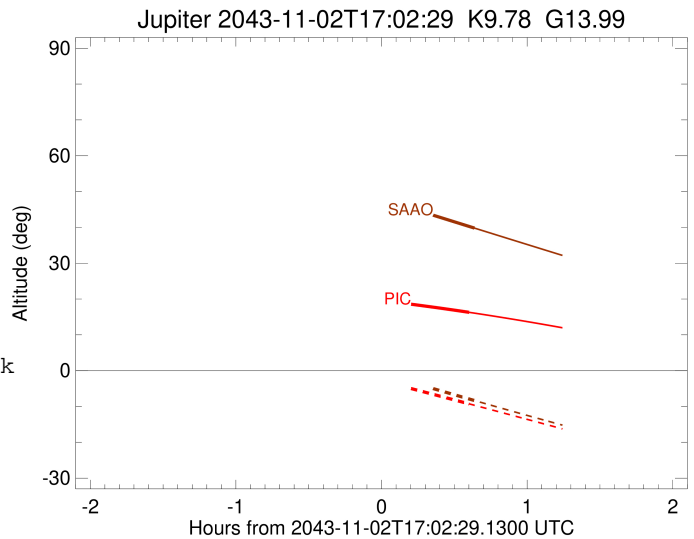

```
target                : Jupiter
target radius (km)   : 71492.00
C/A epoch            : 2043-11-02T17:03:36.130
Event type           : Pgt
: Jupiter occs: geocentric, topocentric
: Not a ringed target
Observer code        : PIC
Location             : Pic du Midi
Latitude (deg)       : 42.93656
E. Longitude (deg)   : 0.14231
Altitude (km)        : 2.890
Gaia source ID       : 4069176810804383232
2Mass ID (if available) : 18025543-2324240
ICRS Star Coord at Epoch: 18h 02m 55.44620s -23:24:23.96695s
RUWE (>1.4 is poor) : 1.09
K magnitude           : 9.783
G magnitude           : 13.990
RP magnitude         : 12.983
BP magnitude         : 15.011
DUPflag              : 0
Distance (au)        : 5.784
f0 (km)              : 0.00
g0 (km)              : 0.00
skyplane vel. (km/s) : 31.97
Sun-Target sep (deg) : 51.12
Sun-Moon sep (deg)   : 42.15
B (ring opening deg) : -2.07
PA of pole (deg)     : -1.15
Pole direction: RA (deg): 268.05676
Dec (deg): 64.49731
C/A sky separation (") : 6.274
C/A sky separation (km) : 26319.7
NAIF SPICE kernels   : RAJobs_U111+rgf15.spk
URKALLv1.spk
naif0012.tls
nep097.bsp
nep101.bsp
sat4401.bsp
de440.bsp
earth_720101_070426.bpc
jup365.bsp
urall6.bsp
IAU_SATURN_for_RINGFIT.tpc
pck00010.tpc
earth_200101_990628_predict.bpc
uranus_ringframes_rfrench20220627_v1.tf
neptune_ringframes_rfrench20220702a_v1.tf
earth_flat_IAU.spk
```

x: target alt < 5.0 deg or sun > -5.0 deg

Target	I/E	UTC	alt	alt-sun	radius	lat-geo	lat-geodetic
Jupiter	I	2043-11-02T16:28:35.477	21.85	2.98x	71491.3	20.27	22.87
Jupiter	E	2043-11-02T17:38:34.564	16.28	-9.26	71491.1	22.87	25.71