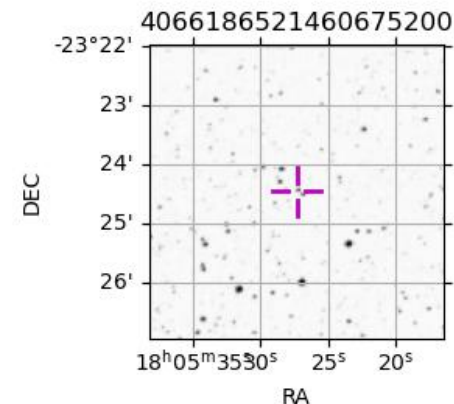

Observable events with sun below -5 deg and altitude above 5 deg

Obs	Location	lat	Elon	Target	Observed Events Interval	OCode
PIC	Pic du Midi	42.9	0.1			Pnn
PAL	Palomar Mt (200")	33.4	243.1			Pnn
PMO	Purple Mtn Obs. Nanking	32.1	118.8			Pnn
KPNO	Kitt Peak Natl Obs	32.0	248.4			Pnn
MCD	McDonald Obs. 2.7m	30.7	256.0			Pnn
TEN	Teide Obs./Tenerife	28.3	343.5	+ +	NOV 05 19:46 - NOV 05 20:53	Pie
IRTF	Mauna Kea/IRTF	19.8	204.5			Pnn
KAV	Kavalur Observatory	12.6	78.8			Pnn
RIO	Rio de Janeiro	-22.9	316.8			Pnn
ESO	European Southern Obs. (3.6m)	-29.3	289.3			Pnn
AAT	Siding Spring (AAT)	-31.3	149.1			Pnn
SAAO	So. Afr. Astro. Obs. (Sutherland)	-32.4	20.8	+	NOV 05 19:45 - NOV 05 19:45	Pin
MSO	Mt. Stromlo Observatory	-35.3	149.0			Pnn