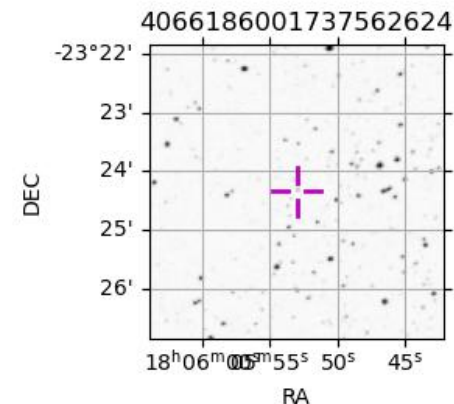

Observable events with sun below -5 deg and altitude above 5 deg

Obs	Location	lat	Elon	Target	Observed Events Interval	OCode
PIC	Pic du Midi	42.9	0.1			Pnn
PAL	Palomar Mt (200")	33.4	243.1			Pnn
PMO	Purple Mtn Obs. Nanking	32.1	118.8			Pnn
KPNO	Kitt Peak Natl Obs	32.0	248.4			Pnn
MCD	McDonald Obs. 2.7m	30.7	256.0			Pnn
TEN	Teide Obs./Tenerife	28.3	343.5			Pnn
IRTF	Mauna Kea/IRTF	19.8	204.5			Pnn
KAV	Kavalur Observatory	12.6	78.8			Pnn
RIO	Rio de Janeiro	-22.9	316.8			Pnn
ESO	European Southern Obs. (3.6m)	-29.3	289.3			Pnn
AAT	Siding Spring (AAT)	-31.3	149.1	+	NOV 06 09:18 - NOV 06 09:18	Pne
SAAO	So. Afr. Astro. Obs. (Sutherland)	-32.4	20.8			Pnn
MSO	Mt. Stromlo Observatory	-35.3	149.0	+	NOV 06 09:18 - NOV 06 09:18	Pne