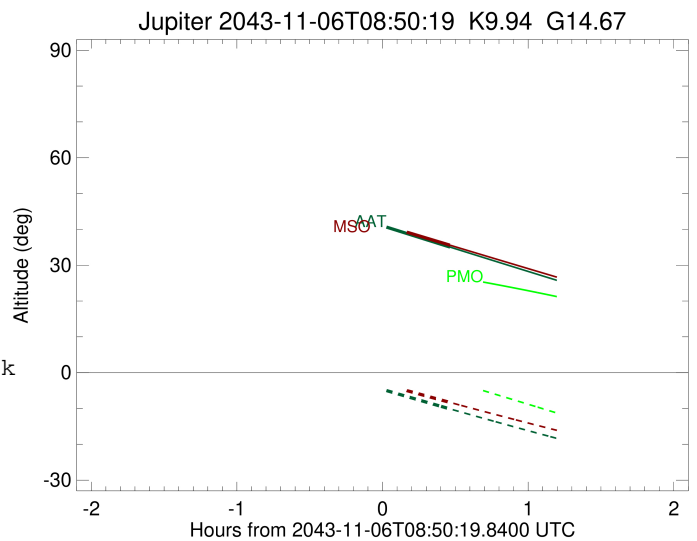

```
target                : Jupiter
target radius (km)   : 71492.00
C/A epoch             : 2043-11-06T08:52:41.390
Event type            : Pgt
: Jupiter occs: geocentric, topocentric
: Not a ringed target
Observer code         : AAT
Location              : Siding Spring (AAT)
Latitude (deg)       : -31.27703
E. Longitude (deg)   : 149.06608
Altitude (km)        : 1.164
Gaia source ID       : 4066186001737562624
2Mass ID (if available) : 18055307-2324204
ICRS Star Coord at Epoch: 18h 05m 53.07193s -23:24:20.53419s
RUWE (>1.4 is poor) : 1.01
K magnitude           : 9.942
G magnitude           : 14.669
RP magnitude          : 13.471
BP magnitude          : 16.192
DUPflag              : 0
Distance (au)        : 5.827
f0 (km)              : 0.00
g0 (km)              : 0.00
skyplane vel. (km/s) : 33.17
Sun-Target sep (deg) : 48.13
Sun-Moon sep (deg)   : 4.96
B (ring opening deg) : -2.06
PA of pole (deg)     : -1.47
Pole direction: RA (deg): 268.05676
Dec (deg): 64.49731
C/A sky separation ("): 12.039
C/A sky separation (km): 50876.5
NAIF SPICE kernels   : RAJobs_U111+rgf15.spk
URKALLv1.spk
naif0012.tls
nep097.bsp
nep101.bsp
sat4401.bsp
de440.bsp
earth_720101_070426.bpc
jup365.bsp
urall6.bsp
IAU_SATURN_for_RINGFIT.tpc
pck00010.tpc
earth_200101_990628_predict.bpc
uranus_ringframes_rfrench20220627_v1.tf
neptune_ringframes_rfrench20220702a_v1.tf
earth_flat_IAU.spk
```

x: target alt < 5.0 deg or sun > -5.0 deg

Target	I/E	UTC	alt	alt-sun	radius	lat-geo	lat-geodetic
Jupiter	I	2043-11-06T08:27:15.929	45.92	-0.05x	71489.2	44.15	47.86
Jupiter	E	2043-11-06T09:18:04.802	35.07	-10.10	71489.0	46.50	50.18