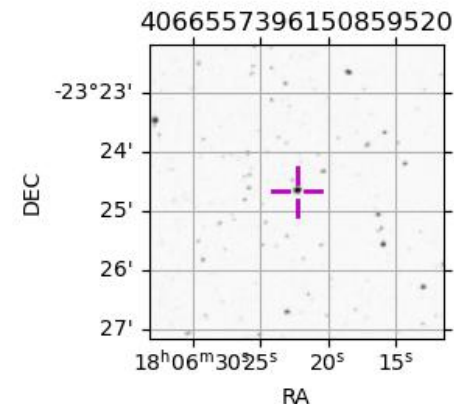

2043-11-06T23:05:01.3700 ex: 18 06 22.3846 s: -23 24 39.957 C/A 7.5917 PA 359.88 deg v_sky +33.36 km/s D 05.83 AU
Credit: Styled after SORA/Lucky Star

Observable events with sun below -5 deg and altitude above 5 deg

Obs	Location	lat	Elon	Target	Observed Events Interval	OCode
PIC	Pic du Midi	42.9	0.1			Pnn
PAL	Palomar Mt (200")	33.4	243.1			Pnn
PMO	Purple Mtn Obs. Nanking	32.1	118.8			Pnn
KPNO	Kitt Peak Natl Obs	32.0	248.4			Pnn
MCD	McDonald Obs. 2.7m	30.7	256.0			Pnn
TEN	Teide Obs./Tenerife	28.3	343.5			Pnn
IRTF	Mauna Kea/IRTF	19.8	204.5			Pnn
KAV	Kavalur Observatory	12.6	78.8			Pnn
RIO	Rio de Janeiro	-22.9	316.8	+ +	NOV 06 22:36 - NOV 06 23:39	Pie
ESO	European Southern Obs. (3.6m)	-29.3	289.3	+ +	NOV 06 23:38 - NOV 06 23:38	Pne
AAT	Siding Spring (AAT)	-31.3	149.1			Pnn
SAAO	So. Afr. Astro. Obs. (Sutherland)	-32.4	20.8			Pnn
MSO	Mt. Stromlo Observatory	-35.3	149.0			Pnn