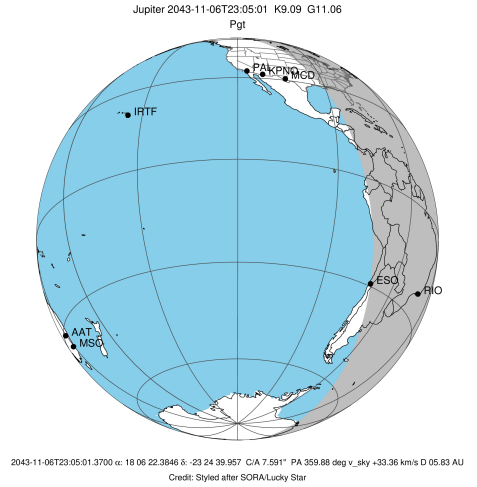

```
target                : Jupiter
target radius (km)   : 71492.00
C/A epoch             : 2043-11-06T23:07:47.990
Event type            : Pgt
: Jupiter occs: geocentric, topocentric
: Not a ringed target
Observer code         : RIO
Location              : Rio de Janeiro
Latitude (deg)        : -22.89506
E. Longitude (deg)    : 316.77708
Altitude (km)         : 0.033
Gaia source ID        : 4066557396150859520
2Mass ID (if available) : 18062238-2324399
ICRS Star Coord at Epoch: 18h 06m 22.38463s -23:24:39.95684s
RUWE (>1.4 is poor) : 0.85
K magnitude           : 9.088
G magnitude           : 11.059
RP magnitude          : 10.395
BP magnitude          : 11.533
DUPflag              : 0
Distance (au)         : 5.833
f0 (km)               : 0.00
g0 (km)               : 0.00
skyplane vel. (km/s) : 33.36
Sun-Target sep (deg)  : 47.65
Sun-Moon sep (deg)    : 8.84
B (ring opening deg) : -2.05
PA of pole (deg)      : -1.52
Pole direction: RA (deg): 268.05676
Dec (deg): 64.49731
C/A sky separation (") : 8.008
C/A sky separation (km) : 33880.9
NAIF SPICE kernels   : RAJobs_U111+rgf15.spk
URKALLv1.spk
naif0012.tls
nep097.bsp
nep101.bsp
sat4401.bsp
de440.bsp
earth_720101_070426.bpc
jup365.bsp
urall6.bsp
IAU_SATURN_for_RINGFIT.tpc
pck00010.tpc
earth_200101_990628_predict.bpc
uranus_ringframes_rfrench20220627_v1.tf
neptune_ringframes_rfrench20220702a_v1.tf
earth_flat_IAU.spk
```

x: target alt < 5.0 deg or sun > -5.0 deg

Target	I/E	UTC	alt	alt-sun	radius	lat-geo	lat-geodetic
Jupiter	I	2043-11-06T22:36:14.120	26.62	-19.55	71490.6	-29.39	-32.73
Jupiter	E	2043-11-06T23:39:18.137	12.76	-31.76	71490.8	-27.16	-30.34