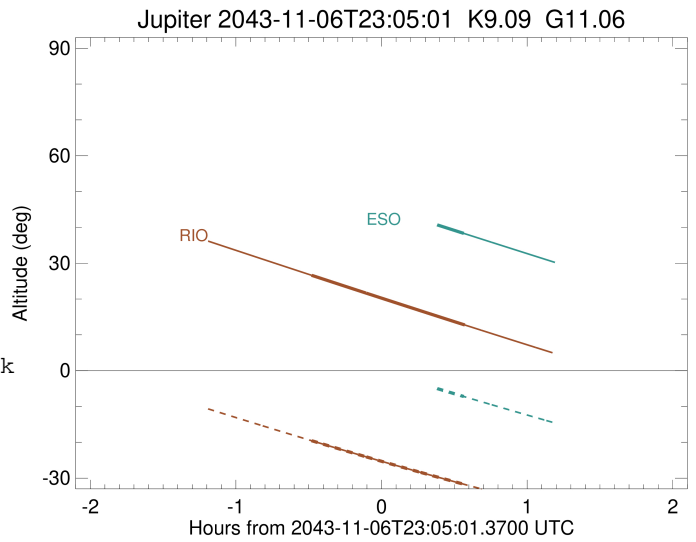

```
target                : Jupiter
target radius (km)   : 71492.00
C/A epoch             : 2043-11-06T23:07:47.990
Event type            : Pgt
: Jupiter occs: geocentric, topocentric
: Not a ringed target
Observer code         : RIO
Location              : Rio de Janeiro
Latitude (deg)        : -22.89506
E. Longitude (deg)    : 316.77708
Altitude (km)         : 0.033
Gaia source ID        : 4066557396150859520
2Mass ID (if available) : 18062238-2324399
ICRS Star Coord at Epoch: 18h 06m 22.38463s -23:24:39.95684s
RUWE (>1.4 is poor) : 0.85
K magnitude           : 9.088
G magnitude           : 11.059
RP magnitude          : 10.395
BP magnitude          : 11.533
DUPflag              : 0
Distance (au)         : 5.833
f0 (km)               : 0.00
g0 (km)               : 0.00
skyplane vel. (km/s) : 33.36
Sun-Target sep (deg)  : 47.65
Sun-Moon sep (deg)    : 8.84
B (ring opening deg) : -2.05
PA of pole (deg)      : -1.52
Pole direction: RA (deg): 268.05676
Dec (deg): 64.49731
C/A sky separation (") : 8.008
C/A sky separation (km) : 33880.9
NAIF SPICE kernels   : RAJobs_U111+rgf15.spk
URKALLv1.spk
naif0012.tls
nep097.bsp
nep101.bsp
sat4401.bsp
de440.bsp
earth_720101_070426.bpc
jup365.bsp
urall6.bsp
IAU_SATURN_for_RINGFIT.tpc
pck00010.tpc
earth_200101_990628_predict.bpc
uranus_ringframes_rfrench20220627_v1.tf
neptune_ringframes_rfrench20220702a_v1.tf
earth_flat_IAU.spk
```

x: target alt < 5.0 deg or sun > -5.0 deg

Target	I/E	UTC	alt	alt-sun	radius	lat-geo	lat-geodetic
Jupiter	I	2043-11-06T22:36:14.120	26.62	-19.55	71490.6	-29.39	-32.73
Jupiter	E	2043-11-06T23:39:18.137	12.76	-31.76	71490.8	-27.16	-30.34