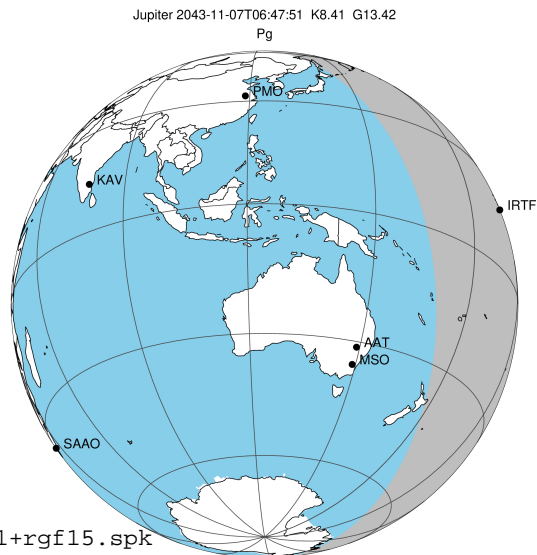

target : Jupiter
 target radius (km) : 71492.00
 C/A epoch : 2043-11-07T06:47:51.930
 Event type : Pg
 : Jupiter occs: geocentric, not topocentric
 : Not a ringed target
 Gaia source ID : 4066557675369546880
 2Mass ID (if available) : 18063831-2324195

Jupiter 2043-11-07T06:47:51 K8.41 G13.42 Pg

ICRS Star Coord at Epoch: 18h 06m 38.30913s -23:24:19.76215s
 RUWE (>1.4 is poor) : 0.97
 K magnitude : 8.410
 G magnitude : 13.416
 RP magnitude : 12.176
 BP magnitude : 15.128
 DUPflag : 0
 Distance (au) : 5.837
 f0 (km) : 0.00
 g0 (km) : 0.00
 skyplane vel. (km/s) : 33.46
 Sun-Target sep (deg) : 47.39
 Sun-Moon sep (deg) : 12.95
 B (ring opening deg) : -2.05
 PA of pole (deg) : -1.55
 Pole direction: RA (deg): 268.05676
 Dec (deg): 64.49731
 C/A sky separation (") : 12.114
 C/A sky separation (km) : 51282.1
 NAIF SPICE kernels : RAJobs_U111+rgf15.spk

2043-11-07T06:47:51.9300 a: 18 06 38.3091 s: -23 24 19.762 C/A ***** PA 179.86 deg v_sky +33.46 km/s D 05.84 AU
 Credit: Styled after SORA/Lucky Star

Earth
 IRTF

Observable events with sun below -5 deg and altitude above 5 deg

Obs	Location	lat	Elon	Target	Observed Events	Interval	OCode
PIC	Pic du Midi	42.9	0.1				Pnn
PAL	Palomar Mt (200")	33.4	243.1				Pnn
PMO	Purple Mtn Obs. Nanking	32.1	118.8				Pnn
KPNO	Kitt Peak Natl Obs	32.0	248.4				Pnn
MCD	McDonald Obs. 2.7m	30.7	256.0				Pnn
TEN	Teide Obs./Tenerife	28.3	343.5				Pnn
IRTF	Mauna Kea/IRTF	19.8	204.5				Pnn
KAV	Kavalur Observatory	12.6	78.8				Pnn
RIO	Rio de Janeiro	-22.9	316.8				Pnn
ESO	European Southern Obs. (3.6m)	-29.3	289.3				Pnn
AAT	Siding Spring (AAT)	-31.3	149.1				Pnn
SAAO	So. Afr. Astro. Obs. (Sutherland)	-32.4	20.8				Pnn
MSO	Mt. Stromlo Observatory	-35.3	149.0				Pnn