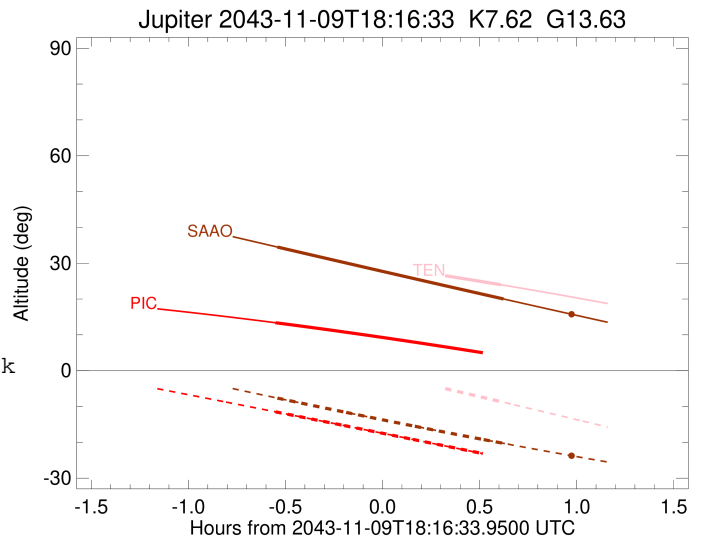

```
target                : Jupiter
target radius (km)   : 71492.00
C/A epoch             : 2043-11-09T18:18:22.090
Event type            : Pgt
: Jupiter occs: geocentric, topocentric
: Not a ringed target
Observer code         : PIC
Location              : Pic du Midi
Latitude (deg)        : 42.93656
E. Longitude (deg)    : 0.14231
Altitude (km)         : 2.890
Gaia source ID        : 4066502661085664768
2Mass ID (if available) : 18084240-2324236
ICRS Star Coord at Epoch: 18h 08m 42.40163s -23:24:23.74214s
RUWE (>1.4 is poor) : 1.04
K magnitude           : 7.622
G magnitude           : 13.629
RP magnitude          : 12.274
BP magnitude          : 15.815
DUPflag              : 0
Distance (au)         : 5.864
f0 (km)               : 0.00
g0 (km)               : 0.00
skyplane vel. (km/s) : 34.23
Sun-Target sep (deg)  : 45.37
Sun-Moon sep (deg)   : 41.64
B (ring opening deg) : -2.04
PA of pole (deg)     : -1.77
Pole direction: RA (deg): 268.05676
Dec (deg): 64.49731
C/A sky separation (") : 1.740
C/A sky separation (km) : 7400.4
NAIF SPICE kernels   : RAJobs_U111+rgf15.spk
URKALLv1.spk
naif0012.tls
nep097.bsp
nep101.bsp
sat4401.bsp
de440.bsp
earth_720101_070426.bpc
jup365.bsp
urall6.bsp
IAU_SATURN_for_RINGFIT.tpc
pck00010.tpc
earth_200101_990628_predict.bpc
uranus_ringframes_rfrench20220627_v1.tf
neptune_ringframes_rfrench20220702a_v1.tf
earth_flat_IAU.spk
```

x: target alt < 5.0 deg or sun > -5.0 deg

Target	I/E	UTC	alt	alt-sun	radius	lat-geo	lat-geodetic
Jupiter	I	2043-11-09T17:43:30.393	13.38	-11.49	71492.0	4.70	5.37
Jupiter	E	2043-11-09T18:53:10.757	4.19x	-24.18	71491.9	7.15	8.17