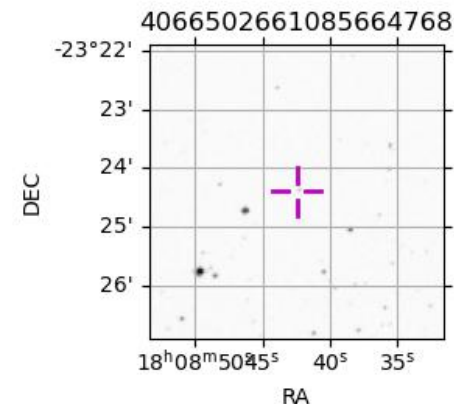

Observable events with sun below -5 deg and altitude above 5 deg

Obs	Location	lat	Elon	Target	Observed Events Interval	OCode
PIC	Pic du Midi	42.9	0.1	+	NOV 09 17:43 - NOV 09 17:43	Pin
PAL	Palomar Mt (200")	33.4	243.1			Pnn
PMO	Purple Mtn Obs. Nanking	32.1	118.8			Pnn
KPNO	Kitt Peak Natl Obs	32.0	248.4			Pnn
MCD	McDonald Obs. 2.7m	30.7	256.0			Pnn
TEN	Teide Obs./Tenerife	28.3	343.5	+	NOV 09 18:53 - NOV 09 18:53	Pne
IRTF	Mauna Kea/IRTF	19.8	204.5			Pnn
KAV	Kavalur Observatory	12.6	78.8			Pnn
RIO	Rio de Janeiro	-22.9	316.8			Pnn
ESO	European Southern Obs. (3.6m)	-29.3	289.3			Pnn
AAT	Siding Spring (AAT)	-31.3	149.1			Pnn
SAAO	So. Afr. Astro. Obs. (Sutherland)	-32.4	20.8	+ +	NOV 09 17:44 - NOV 09 18:53	Pie
MSO	Mt. Stromlo Observatory	-35.3	149.0			Pnn