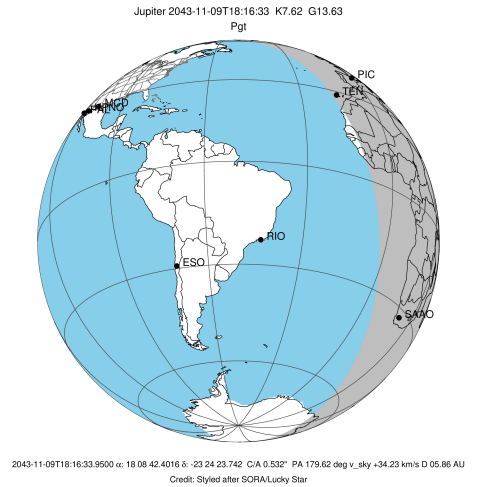

```
target                : Jupiter
target radius (km)   : 71492.00
C/A epoch             : 2043-11-09T18:18:22.090
Event type            : Pgt
: Jupiter occs: geocentric, topocentric
: Not a ringed target
Observer code         : PIC
Location              : Pic du Midi
Latitude (deg)        : 42.93656
E. Longitude (deg)    : 0.14231
Altitude (km)         : 2.890
Gaia source ID        : 4066502661085664768
2Mass ID (if available) : 18084240-2324236
ICRS Star Coord at Epoch: 18h 08m 42.40163s -23:24:23.74214s
RUWE (>1.4 is poor) : 1.04
K magnitude           : 7.622
G magnitude           : 13.629
RP magnitude          : 12.274
BP magnitude          : 15.815
DUPflag              : 0
Distance (au)         : 5.864
f0 (km)               : 0.00
g0 (km)               : 0.00
skyplane vel. (km/s) : 34.23
Sun-Target sep (deg)  : 45.37
Sun-Moon sep (deg)   : 41.64
B (ring opening deg) : -2.04
PA of pole (deg)     : -1.77
Pole direction: RA (deg): 268.05676
Dec (deg): 64.49731
C/A sky separation (") : 1.740
C/A sky separation (km) : 7400.4
NAIF SPICE kernels   : RAJobs_U111+rgf15.spk
URKALLv1.spk
naif0012.tls
nep097.bsp
nep101.bsp
sat4401.bsp
de440.bsp
earth_720101_070426.bpc
jup365.bsp
urall6.bsp
IAU_SATURN_for_RINGFIT.tpc
pck00010.tpc
earth_200101_990628_predict.bpc
uranus_ringframes_rfrench20220627_v1.tf
neptune_ringframes_rfrench20220702a_v1.tf
earth_flat_IAU.spk
```

x: target alt < 5.0 deg or sun > -5.0 deg

Target	I/E	UTC	alt	alt-sun	radius	lat-geo	lat-geodetic
Jupiter	I	2043-11-09T17:43:30.393	13.38	-11.49	71492.0	4.70	5.37
Jupiter	E	2043-11-09T18:53:10.757	4.19x	-24.18	71491.9	7.15	8.17