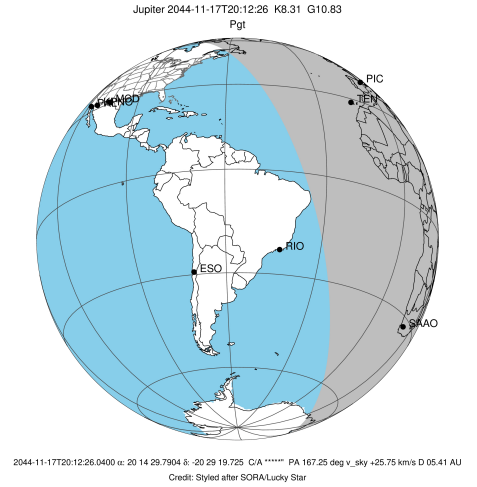

```
target                : Jupiter
target radius (km)   : 71492.00
C/A epoch             : 2044-11-17T20:15:39.790
Event type            : Pgt
: Jupiter occs: geocentric, topocentric
: Not a ringed target
Observer code         : TEN
Location              : Teide Obs./Tenerife
Latitude (deg)        : 28.30050
E. Longitude (deg)    : 343.48909
Altitude (km)         : 2.395
Gaia source ID        : 6854356488286659072
2Mass ID (if available) : 20142980-2029188
ICRS Star Coord at Epoch: 20h 14m 29.79043s -20:29:19.72479s
RUWE (>1.4 is poor) : 0.90
K magnitude           : 8.313
G magnitude           : 10.826
RP magnitude          : 10.064
BP magnitude          : 11.458
DUPflag              : 0
Distance (au)         : 5.410
f0 (km)               : 0.00
g0 (km)               : 0.00
skyplane vel. (km/s) : 25.75
Sun-Target sep (deg) : 65.74
Sun-Moon sep (deg)   : 86.88
B (ring opening deg) : -0.70
PA of pole (deg)     : -14.50
Pole direction: RA (deg): 268.05694
Dec (deg): 64.49727
C/A sky separation (") : 18.215
C/A sky separation (km) : 71473.6
NAIF SPICE kernels   : RAJobs_U111+rgf15.spk
URKALLv1.spk
naif0012.tls
nep097.bsp
nep101.bsp
sat4401.bsp
de440.bsp
earth_720101_070426.bpc
jup365.bsp
urall6.bsp
IAU_SATURN_for_RINGFIT.tpc
pck00010.tpc
earth_200101_990628_predict.bpc
uranus_ringframes_rfrench20220627_v1.tf
neptune_ringframes_rfrench20220702a_v1.tf
earth_flat_IAU.spk
```

x: target alt < 5.0 deg or sun > -5.0 deg

Target	I/E	UTC	alt	alt-sun	radius	lat-geo	lat-geodetic
Jupiter	I	2044-11-17T20:14:37.210	27.73	-26.92	71491.4	87.24	87.57
Jupiter	E	2044-11-17T20:16:42.372	27.41	-27.37	71491.4	89.30	89.38