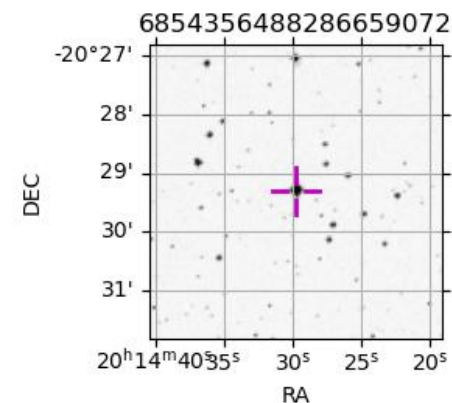

Observable events with sun below -5 deg and altitude above 5 deg

Obs	Location	lat	Elon	Target	Observed Events Interval	OCode
PIC	Pic du Midi	42.9	0.1			Pnn
PAL	Palomar Mt (200")	33.4	243.1			Pnn
PMO	Purple Mtn Obs. Nanking	32.1	118.8			Pnn
KPNO	Kitt Peak Natl Obs	32.0	248.4			Pnn
MCD	McDonald Obs. 2.7m	30.7	256.0			Pnn
TEN	Teide Obs./Tenerife	28.3	343.5	+ +	NOV 17 20:14 - NOV 17 20:16	Pie
IRTF	Mauna Kea/IRTF	19.8	204.5			Pnn
KAV	Kavalur Observatory	12.6	78.8			Pnn
RIO	Rio de Janeiro	-22.9	316.8			Pnn
ESO	European Southern Obs. (3.6m)	-29.3	289.3			Pnn
AAT	Siding Spring (AAT)	-31.3	149.1			Pnn
SAAO	So. Afr. Astro. Obs. (Sutherland)	-32.4	20.8	+ +	NOV 17 19:55 - NOV 17 20:35	Pie
MSO	Mt. Stromlo Observatory	-35.3	149.0			Pnn