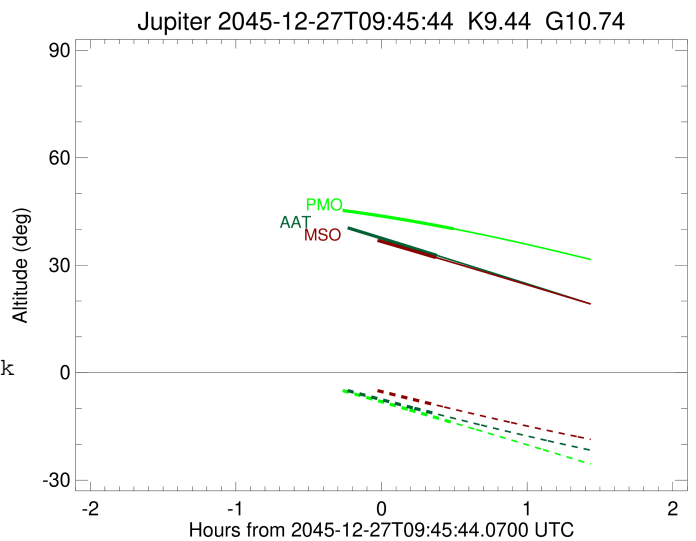

```
target                : Jupiter
target radius (km)   : 71492.00
C/A epoch             : 2045-12-27T09:47:37.580
Event type            : Pgt
: Jupiter occs: geocentric, topocentric
: Not a ringed target
Observer code         : PMO
Location              : Purple Mtn Obs. Nanking
Latitude (deg)       : 32.06667
E. Longitude (deg)   : 118.82089
Altitude (km)        : 0.364
Gaia source ID       : 2608875702388652928
2Mass ID (if available) : 22380073-0950010
ICRS Star Coord at Epoch: 22h 38m 00.92242s -09:50:01.64805s
RUWE (>1.4 is poor) : 0.95
K magnitude           : 9.444
G magnitude           : 10.738
RP magnitude          : 10.280
BP magnitude          : 11.032
DUPflag              : 0
Distance (au)        : 5.366
f0 (km)              : 0.00
g0 (km)              : 0.00
skyplane vel. (km/s) : 27.64
Sun-Target sep (deg) : 62.00
Sun-Moon sep (deg)   : 164.10
B (ring opening deg) : 1.10
PA of pole (deg)     : -24.10
Pole direction: RA (deg): 268.05707
Dec (deg): 64.49723
C/A sky separation ("): 14.153
C/A sky separation (km): 55081.2
NAIF SPICE kernels   : RAJobs_U111+rgf15.spk
URKALLv1.spk
naif0012.tls
nep097.bsp
nep101.bsp
sat4401.bsp
de440.bsp
earth_720101_070426.bpc
jup365.bsp
urall6.bsp
IAU_SATURN_for_RINGFIT.tpc
pck00010.tpc
earth_200101_990628_predict.bpc
uranus_ringframes_rfrench20220627_v1.tf
neptune_ringframes_rfrench20220702a_v1.tf
earth_flat_IAU.spk
```

x: target alt < 5.0 deg or sun > -5.0 deg

Target	I/E	UTC	alt	alt-sun	radius	lat-geo	lat-geodetic
Jupiter	I	2045-12-27T09:19:48.178	46.12	-3.08x	71491.0	-51.53	-55.06
Jupiter	E	2045-12-27T10:15:25.324	40.16	-14.00	71491.1	-49.24	-52.85