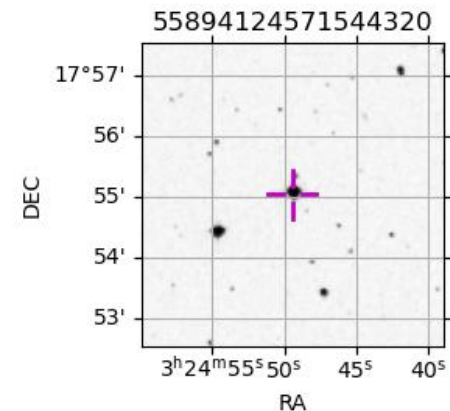

Observable events with sun below -5 deg and altitude above 5 deg

Obs	Location	lat	Elon	Target	Observed Events Interval	OEcode
PIC	Pic du Midi	42.9	0.1	+ +	MAR 25 19:54 - MAR 25 20:51	Pie
PAL	Palomar Mt (200")	33.4	243.1			Pnn
PMO	Purple Mtn Obs. Nanking	32.1	118.8			Pnn
KPNO	Kitt Peak Natl Obs	32.0	248.4			Pnn
MCD	McDonald Obs. 2.7m	30.7	256.0			Pnn
TEN	Teide Obs./Tenerife	28.3	343.5	+ +	MAR 25 19:55 - MAR 25 20:50	Pie
IRTF	Mauna Kea/IRTF	19.8	204.5			Pnn
KAV	Kavalur Observatory	12.6	78.8			Pnn
RIO	Rio de Janeiro	-22.9	316.8			Pnn
ESO	European Southern Obs. (3.6m)	-29.3	289.3			Pnn
AAT	Siding Spring (AAT)	-31.3	149.1			Pnn
SAAO	So. Afr. Astro. Obs. (Sutherland)	-32.4	20.8			Pnn
MSO	Mt. Stromlo Observatory	-35.3	149.0			Pnn