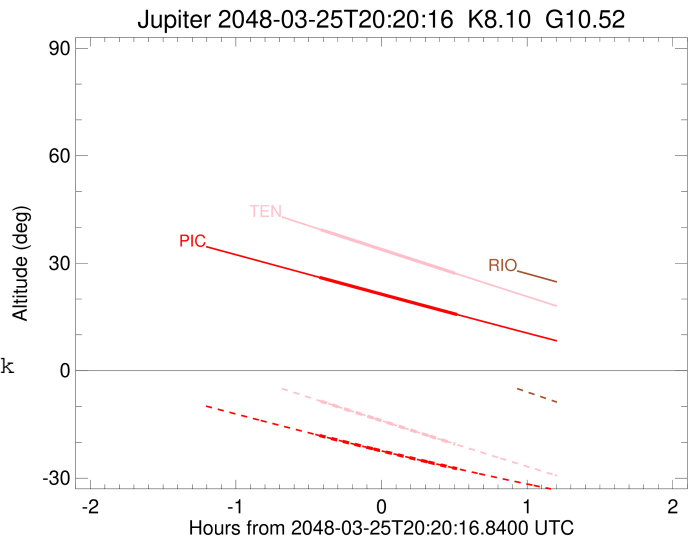

```
target                : Jupiter
target radius (km)   : 71492.00
C/A epoch            : 2048-03-25T20:23:04.330
Event type          : Pgt
                    : Jupiter occs: geocentric, topocentric
                    : Not a ringed target
Observer code       : PIC
Location           : Pic du Midi
Latitude (deg)     : 42.93656
E. Longitude (deg) : 0.14231
Altitude (km)      : 2.890
Gaia source ID     : 55894124571544320
2Mass ID (if available) : 03244942+1755027
ICRS Star Coord at Epoch: 03h 24m 49.40598s +17:55:01.36873s
RUWE (>1.4 is poor) : 4.03
K magnitude         : 8.097
G magnitude         : 10.516
RP magnitude        : 9.771
BP magnitude        : 11.126
DUPflag            : 0
Distance (au)      : 5.634
f0 (km)            : 0.00
g0 (km)            : 0.00
skyplane vel. (km/s) : 32.96
Sun-Target sep (deg) : 48.22
Sun-Moon sep (deg)  : 77.92
B (ring opening deg) : 2.87
PA of pole (deg)   : -14.98
Pole direction: RA (deg): 268.05727
Dec (deg): 64.49723
C/A sky separation (") : 10.935
C/A sky separation (km) : 44678.2
NAIF SPICE kernels : RAJobs_U111+rgf15.spk
URKALLv1.spk
naif0012.tls
nep097.bsp
nep101.bsp
sat4401.bsp
de440.bsp
earth_720101_070426.bpc
jup365.bsp
urall6.bsp
IAU_SATURN_for_RINGFIT.tpc
pck00010.tpc
earth_200101_990628_predict.bpc
uranus_ringframes_rfrench20220627_v1.tf
neptune_ringframes_rfrench20220702a_v1.tf
earth_flat_IAU.spk
```

x: target alt < 5.0 deg or sun > -5.0 deg

Target	I/E	UTC	alt	alt-sun	radius	lat-geo	lat-geodetic
Jupiter	I	2048-03-25T19:54:44.948	26.03	-18.10	71487.6	-38.44	-42.13
Jupiter	E	2048-03-25T20:51:21.287	15.68	-27.36	71487.6	-38.78	-42.47