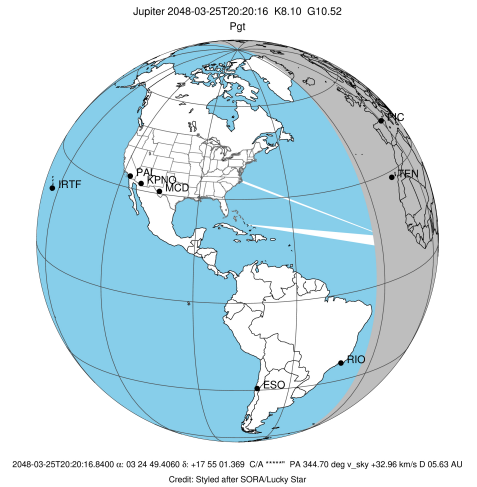

```
target                : Jupiter
target radius (km)   : 71492.00
C/A epoch            : 2048-03-25T20:23:04.330
Event type          : Pgt
                    : Jupiter occs: geocentric, topocentric
                    : Not a ringed target
Observer code       : PIC
Location           : Pic du Midi
Latitude (deg)     : 42.93656
E. Longitude (deg) : 0.14231
Altitude (km)      : 2.890
Gaia source ID     : 55894124571544320
2Mass ID (if available) : 03244942+1755027
ICRS Star Coord at Epoch: 03h 24m 49.40598s +17:55:01.36873s
RUWE (>1.4 is poor) : 4.03
K magnitude         : 8.097
G magnitude         : 10.516
RP magnitude        : 9.771
BP magnitude        : 11.126
DUPflag            : 0
Distance (au)      : 5.634
f0 (km)            : 0.00
g0 (km)            : 0.00
skyplane vel. (km/s) : 32.96
Sun-Target sep (deg) : 48.22
Sun-Moon sep (deg)  : 77.92
B (ring opening deg) : 2.87
PA of pole (deg)   : -14.98
Pole direction: RA (deg): 268.05727
Dec (deg): 64.49723
C/A sky separation (") : 10.935
C/A sky separation (km) : 44678.2
NAIF SPICE kernels : RAJobs_U111+rgf15.spk
URKALLv1.spk
naif0012.tls
nep097.bsp
nep101.bsp
sat4401.bsp
de440.bsp
earth_720101_070426.bpc
jup365.bsp
urall6.bsp
IAU_SATURN_for_RINGFIT.tpc
pck00010.tpc
earth_200101_990628_predict.bpc
uranus_ringframes_rfrench20220627_v1.tf
neptune_ringframes_rfrench20220702a_v1.tf
earth_flat_IAU.spk
```

x: target alt < 5.0 deg or sun > -5.0 deg

Target	I/E	UTC	alt	alt-sun	radius	lat-geo	lat-geodetic
Jupiter	I	2048-03-25T19:54:44.948	26.03	-18.10	71487.6	-38.44	-42.13
Jupiter	E	2048-03-25T20:51:21.287	15.68	-27.36	71487.6	-38.78	-42.47