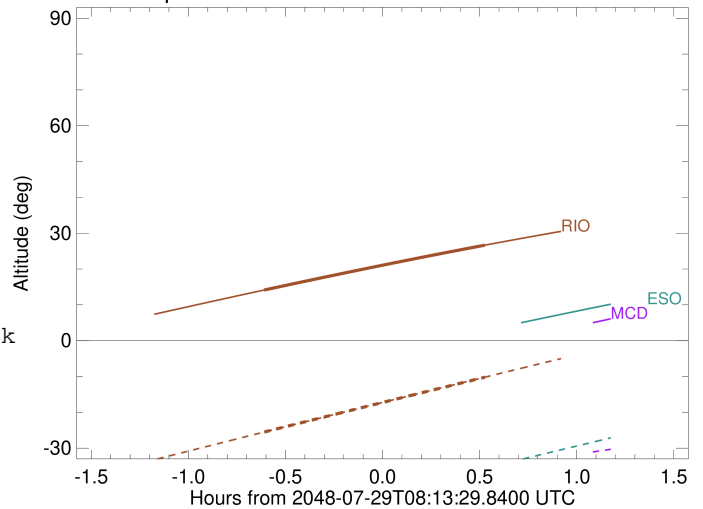

Jupiter 2048-07-29T08:13:29 K9.73 G13.72