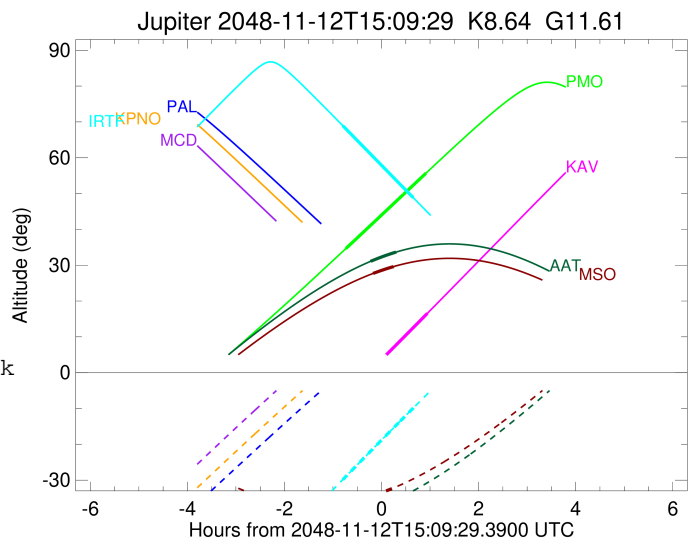

```
target                : Jupiter
target radius (km)   : 71492.00
C/A epoch            : 2048-11-12T15:15:02.230
Event type           : Pgt
: Jupiter occs: geocentric, topocentric
: Not a ringed target
Observer code        : PMO
Location             : Purple Mtn Obs. Nanking
Latitude (deg)      : 32.06667
E. Longitude (deg)  : 118.82089
Altitude (km)       : 0.364
Gaia source ID      : 3424726004646574592
2Mass ID (if available) : 05565879+2256457
ICRS Star Coord at Epoch: 05h 56m 58.80493s +22:56:45.45020s
RUWE (>1.4 is poor) : 0.94
K magnitude          : 8.639
G magnitude          : 11.614
RP magnitude         : 10.747
BP magnitude         : 12.403
DUPflag             : 0
Distance (au)       : 4.287
f0 (km)             : 0.00
g0 (km)             : 0.00
skyplane vel. (km/s) : -10.46
Sun-Target sep (deg) : 140.92
Sun-Moon sep (deg)  : 132.76
B (ring opening deg) : 2.55
PA of pole (deg)    : 0.51
Pole direction: RA (deg): 268.05736
Dec (deg): 64.49721
C/A sky separation (") : 20.590
C/A sky separation (km) : 64025.4
NAIF SPICE kernels  : RAJobs_U111+rgf15.spk
URKALLv1.spk
naif0012.tls
nep097.bsp
nep101.bsp
sat4401.bsp
de440.bsp
earth_720101_070426.bpc
jup365.bsp
urall6.bsp
IAU_SATURN_for_RINGFIT.tpc
pck00010.tpc
earth_200101_990628_predict.bpc
uranus_ringframes_rfrench20220627_v1.tf
neptune_ringframes_rfrench20220702a_v1.tf
earth_flat_IAU.spk
```

x: target alt < 5.0 deg or sun > -5.0 deg

Target	I/E	UTC	alt	alt-sun	radius	lat-geo	lat-geodetic
Jupiter	I	2048-11-12T14:25:19.585	34.62	-66.58	71485.0	-62.83	-65.68
Jupiter	E	2048-11-12T16:04:24.705	55.66	-75.66	71484.8	-64.00	-66.76