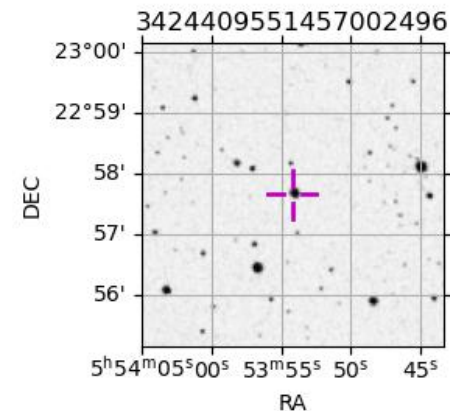

Observable events with sun below -5 deg and altitude above 5 deg

Obs	Location	lat	Elon	Target	Observed Events Interval	OCode
PIC	Pic du Midi	42.9	0.1			Pnn
PAL	Palomar Mt (200")	33.4	243.1	+ +	NOV 20 08:19 - NOV 20 10:13	Pie
PMO	Purple Mtn Obs. Nanking	32.1	118.8			Pnn
KPNO	Kitt Peak Natl Obs	32.0	248.4	+ +	NOV 20 08:18 - NOV 20 10:13	Pie
MCD	McDonald Obs. 2.7m	30.7	256.0	+ +	NOV 20 08:17 - NOV 20 10:12	Pie
TEN	Teide Obs./Tenerife	28.3	343.5			Pnn
IRTF	Mauna Kea/IRTF	19.8	204.5	+ +	NOV 20 08:23 - NOV 20 10:20	Pie
KAV	Kavalur Observatory	12.6	78.8			Pnn
RIO	Rio de Janeiro	-22.9	316.8			Pnn
ESO	European Southern Obs. (3.6m)	-29.3	289.3	+	NOV 20 08:06 - NOV 20 08:06	Pin
AAT	Siding Spring (AAT)	-31.3	149.1			Pnn
SAAO	So. Afr. Astro. Obs. (Sutherland)	-32.4	20.8			Pnn
MSO	Mt. Stromlo Observatory	-35.3	149.0			Pnn