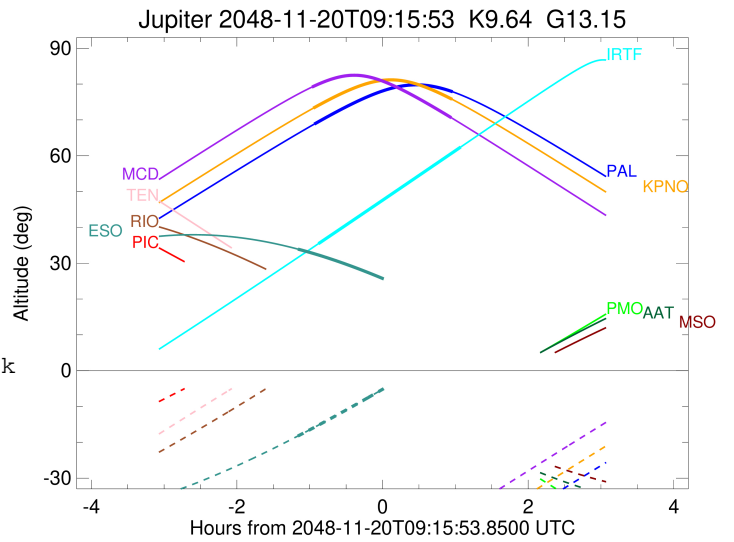

```
target                : Jupiter
target radius (km)   : 71492.00
C/A epoch             : 2048-11-20T09:16:48.020
Event type            : Pgt
: Jupiter occs: geocentric, topocentric
: Not a ringed target
Observer code         : PAL
Location              : Palomar Mt (200")
Latitude (deg)        : 33.35622
E. Longitude (deg)    : 243.13601
Altitude (km)         : 1.706
Gaia source ID        : 3424409551457002496
2Mass ID (if available) : 05535417+2257392
ICRS Star Coord at Epoch: 05h 53m 54.20849s +22:57:39.03034s
RUWE (>1.4 is poor) : 1.01
K magnitude           : 9.636
G magnitude           : 13.148
RP magnitude          : 12.162
BP magnitude          : 14.146
DUPflag              : 0
Distance (au)         : 4.221
f0 (km)               : 0.00
g0 (km)               : 0.00
skyplane vel. (km/s) : -12.93
Sun-Target sep (deg)  : 149.44
Sun-Moon sep (deg)   : 31.98
B (ring opening deg) : 2.54
PA of pole (deg)     : 0.18
Pole direction: RA (deg): 268.05736
Dec (deg): 64.49721
C/A sky separation (" ) : 17.982
C/A sky separation (km) : 55049.0
NAIF SPICE kernels   : RAJobs_U111+rgf15.spk
URKALLv1.spk
naif0012.tls
nep097.bsp
nep101.bsp
sat4401.bsp
de440.bsp
earth_720101_070426.bpc
jup365.bsp
urall6.bsp
IAU_SATURN_for_RINGFIT.tpc
pck00010.tpc
earth_200101_990628_predict.bpc
uranus_ringframes_rfrench20220627_v1.tf
neptune_ringframes_rfrench20220702a_v1.tf
earth_flat_IAU.spk
```

x: target alt < 5.0 deg or sun > -5.0 deg

Target	I/E	UTC	alt	alt-sun	radius	lat-geo	lat-geodetic
Jupiter	I	2048-11-20T08:19:45.393	68.83	-73.10	71486.7	50.43	54.01
Jupiter	E	2048-11-20T10:13:45.021	77.83	-51.95	71486.7	50.31	53.89