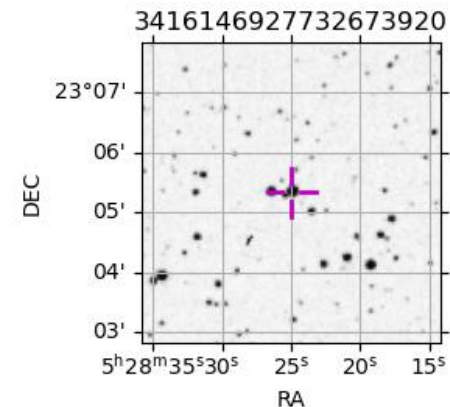

Observable events with sun below -5 deg and altitude above 5 deg

Obs	Location	lat	Elon	Target	Observed Events Interval	OCode
PIC	Pic du Midi	42.9	0.1			Pnn
PAL	Palomar Mt (200")	33.4	243.1			Pnn
PMO	Purple Mtn Obs. Nanking	32.1	118.8	+	MAR 25 14:30 - MAR 25 14:30	Pin
KPNO	Kitt Peak Natl Obs	32.0	248.4			Pnn
MCD	McDonald Obs. 2.7m	30.7	256.0			Pnn
TEN	Teide Obs./Tenerife	28.3	343.5			Pnn
IRTF	Mauna Kea/IRTF	19.8	204.5			Pnn
KAV	Kavalur Observatory	12.6	78.8	+ +	MAR 25 14:27 - MAR 25 16:27	Pie
RIO	Rio de Janeiro	-22.9	316.8			Pnn
ESO	European Southern Obs. (3.6m)	-29.3	289.3			Pnn
AAT	Siding Spring (AAT)	-31.3	149.1			Pnn
SAAO	So. Afr. Astro. Obs. (Sutherland)	-32.4	20.8			Pnn
MSO	Mt. Stromlo Observatory	-35.3	149.0			Pnn