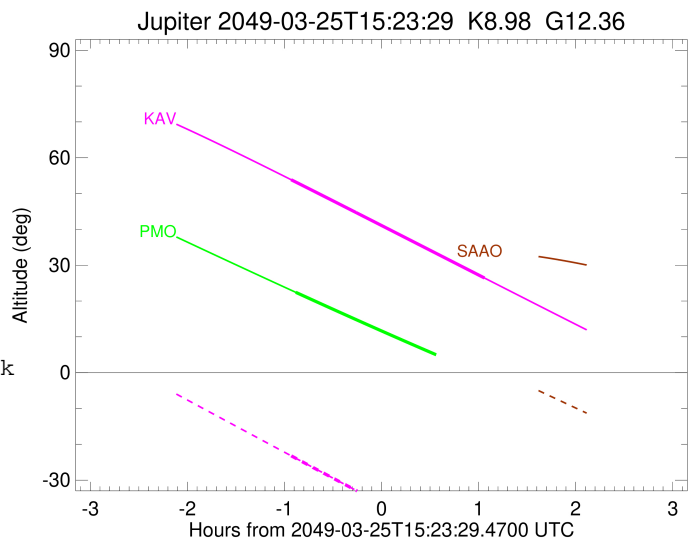

```
target                : Jupiter
target radius (km)   : 71492.00
C/A epoch            : 2049-03-25T15:28:14.890
Event type          : Pgt
                    : Jupiter occs: geocentric, topocentric
                    : Not a ringed target
Observer code       : PMO
Location            : Purple Mtn Obs. Nanking
Latitude (deg)      : 32.06667
E. Longitude (deg)  : 118.82089
Altitude (km)       : 0.364
Gaia source ID      : 3416146927732673920
2Mass ID (if available) : 05282497+2305202
ICRS Star Coord at Epoch: 05h 28m 24.97395s +23:05:19.80207s
RUWE (>1.4 is poor) : 1.05
K magnitude          : 8.980
G magnitude          : 12.358
RP magnitude         : 11.395
BP magnitude         : 13.318
DUPflag             : 0
Distance (au)       : 5.254
f0 (km)             : 0.00
g0 (km)             : 0.00
skyplane vel. (km/s) : 18.79
Sun-Target sep (deg) : 78.02
Sun-Moon sep (deg)  : 179.62
B (ring opening deg) : 2.29
PA of pole (deg)    : -2.56
Pole direction: RA (deg): 268.05741
Dec (deg): 64.49720
C/A sky separation (" ) : 7.887
C/A sky separation (km) : 30053.8
NAIF SPICE kernels  : RAJobs_U111+rgf15.spk
URKALLv1.spk
naif0012.tls
nep097.bsp
nep101.bsp
sat4401.bsp
de440.bsp
earth_720101_070426.bpc
jup365.bsp
urall6.bsp
IAU_SATURN_for_RINGFIT.tpc
pck00010.tpc
earth_200101_990628_predict.bpc
uranus_ringframes_rfrench20220627_v1.tf
neptune_ringframes_rfrench20220702a_v1.tf
earth_flat_IAU.spk
```

x: target alt < 5.0 deg or sun > -5.0 deg

Target	I/E	UTC	alt	alt-sun	radius	lat-geo	lat-geodetic
Jupiter	I	2049-03-25T14:30:33.453	22.41	-48.55	71490.6	26.07	29.18
Jupiter	E	2049-03-25T16:25:34.891	-0.41x	-55.75	71490.8	23.63	26.54