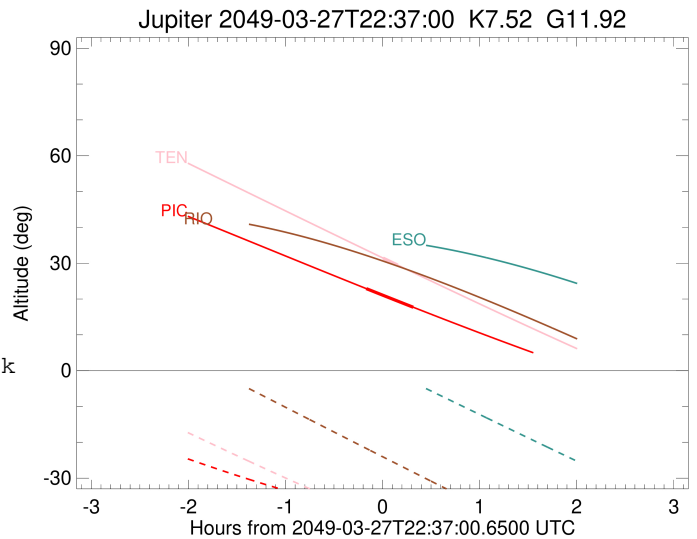

```
target                : Jupiter
target radius (km)   : 71492.00
C/A epoch             : 2049-03-27T22:41:30.270
Event type            : Pt
: Jupiter occs: topocentric, not geocentric
: Not a ringed target
Observer code         : PIC
Location              : Pic du Midi
Latitude (deg)        : 42.93656
E. Longitude (deg)    : 0.14231
Altitude (km)         : 2.890
Gaia source ID        : 3416137994200697088
2Mass ID (if available) : 05293765+2306065
ICRS Star Coord at Epoch: 05h 29m 37.65484s +23:06:06.53146s
RUWE (>1.4 is poor) : 0.95
K magnitude           : 7.517
G magnitude           : 11.922
RP magnitude          : 10.769
BP magnitude          : 13.341
DUPflag              : 0
Distance (au)         : 5.290
f0 (km)               : 0.00
g0 (km)               : 0.00
skyplane vel. (km/s) : 19.81
Sun-Target sep (deg)  : 76.02
Sun-Moon sep (deg)    : 148.21
B (ring opening deg) : 2.29
PA of pole (deg)      : -2.43
Pole direction: RA (deg): 268.05742
Dec (deg): 64.49720
C/A sky separation (") : 18.084
C/A sky separation (km) : 69383.3
NAIF SPICE kernels    : RAJobs_U111+rgf15.spk
URKALLv1.spk
naif0012.tls
nep097.bsp
nep101.bsp
sat4401.bsp
de440.bsp
earth_720101_070426.bpc
jup365.bsp
urall6.bsp
IAU_SATURN_for_RINGFIT.tpc
pck00010.tpc
earth_200101_990628_predict.bpc
uranus_ringframes_rfrench20220627_v1.tf
neptune_ringframes_rfrench20220702a_v1.tf
earth_flat_IAU.spk
```

x: target alt < 5.0 deg or sun > -5.0 deg

Target	I/E	UTC	alt	alt-sun	radius	lat-geo	lat-geodetic
Jupiter	I	2049-03-27T22:26:58.584	22.90	-39.20	71485.4	-74.63	-76.39
Jupiter	E	2049-03-27T22:56:00.728	17.70	-41.67	71485.2	-77.13	-78.62