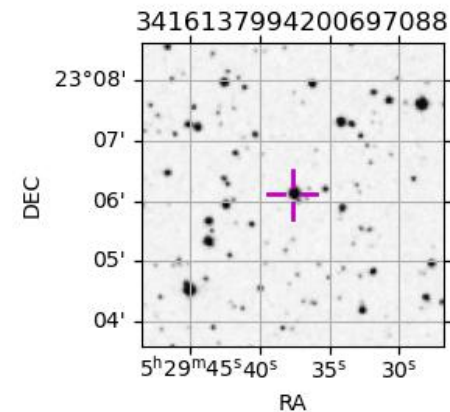

2049-03-27T22:37:00.6500 α: 05 29 37.6548 δ: +23 06 06.531 C/A ***** PA 355.93 deg v_sky +19.81 km/s D 05.29 AU
Credit: Styled after SORA/Lucky Star

Observable events with sun below -5 deg and altitude above 5 deg

Obs	Location	lat	Elon	Target	Observed Events Interval	OCode
PIC	Pic du Midi	42.9	0.1	+ +	MAR 27 22:26 - MAR 27 22:56	Pie
PAL	Palomar Mt (200")	33.4	243.1			Pnn
PMO	Purple Mtn Obs. Nanking	32.1	118.8			Pnn
KPNO	Kitt Peak Natl Obs	32.0	248.4			Pnn
MCD	McDonald Obs. 2.7m	30.7	256.0			Pnn
TEN	Teide Obs./Tenerife	28.3	343.5	+ +	MAR 27 22:37 - MAR 27 22:46	Pie
IRTF	Mauna Kea/IRTF	19.8	204.5			Pnn
KAV	Kavalur Observatory	12.6	78.8			Pnn
RIO	Rio de Janeiro	-22.9	316.8			Pnn
ESO	European Southern Obs. (3.6m)	-29.3	289.3			Pnn
AAT	Siding Spring (AAT)	-31.3	149.1			Pnn
SAAO	So. Afr. Astro. Obs. (Sutherland)	-32.4	20.8			Pnn
MSO	Mt. Stromlo Observatory	-35.3	149.0			Pnn