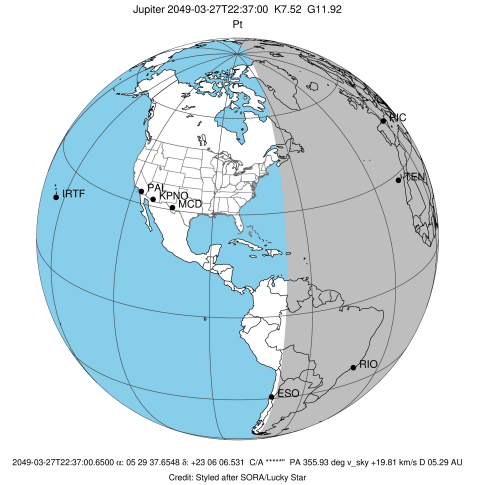

```
target                : Jupiter
target radius (km)   : 71492.00
C/A epoch             : 2049-03-27T22:41:30.270
Event type            : Pt
: Jupiter occs: topocentric, not geocentric
: Not a ringed target
Observer code         : PIC
Location              : Pic du Midi
Latitude (deg)        : 42.93656
E. Longitude (deg)    : 0.14231
Altitude (km)         : 2.890
Gaia source ID        : 3416137994200697088
2Mass ID (if available) : 05293765+2306065
ICRS Star Coord at Epoch: 05h 29m 37.65484s +23:06:06.53146s
RUWE (>1.4 is poor) : 0.95
K magnitude           : 7.517
G magnitude           : 11.922
RP magnitude          : 10.769
BP magnitude          : 13.341
DUPflag              : 0
Distance (au)         : 5.290
f0 (km)               : 0.00
g0 (km)               : 0.00
skyplane vel. (km/s) : 19.81
Sun-Target sep (deg)  : 76.02
Sun-Moon sep (deg)    : 148.21
B (ring opening deg) : 2.29
PA of pole (deg)      : -2.43
Pole direction: RA (deg): 268.05742
Dec (deg): 64.49720
C/A sky separation (") : 18.084
C/A sky separation (km) : 69383.3
NAIF SPICE kernels    : RAJobs_U111+rgf15.spk
URKALLv1.spk
naif0012.tls
nep097.bsp
nep101.bsp
sat4401.bsp
de440.bsp
earth_720101_070426.bpc
jup365.bsp
urall6.bsp
IAU_SATURN_for_RINGFIT.tpc
pck00010.tpc
earth_200101_990628_predict.bpc
uranus_ringframes_rfrench20220627_v1.tf
neptune_ringframes_rfrench20220702a_v1.tf
earth_flat_IAU.spk
```

x: target alt < 5.0 deg or sun > -5.0 deg

Target	I/E	UTC	alt	alt-sun	radius	lat-geo	lat-geodetic
Jupiter	I	2049-03-27T22:26:58.584	22.90	-39.20	71485.4	-74.63	-76.39
Jupiter	E	2049-03-27T22:56:00.728	17.70	-41.67	71485.2	-77.13	-78.62