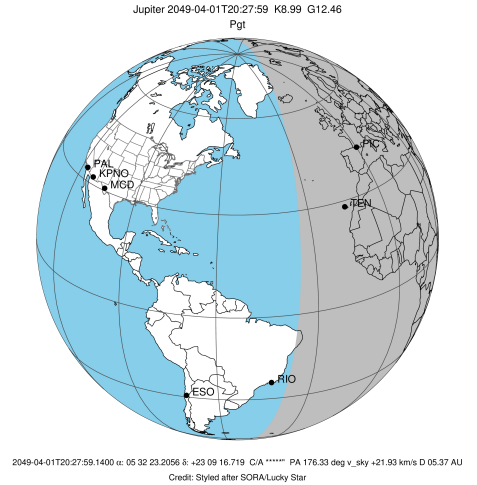

```
target                : Jupiter
target radius (km)   : 71492.00
C/A epoch             : 2049-04-01T20:30:46.770
Event type            : Pgt
: Jupiter occs: geocentric, topocentric
: Not a ringed target
Observer code         : PIC
Location              : Pic du Midi
Latitude (deg)        : 42.93656
E. Longitude (deg)    : 0.14231
Altitude (km)         : 2.890
Gaia source ID        : 3404152630262484736
2Mass ID (if available) : 05322319+2309168
ICRS Star Coord at Epoch: 05h 32m 23.20556s +23:09:16.71920s
RUWE (>1.4 is poor)  : 1.05
K magnitude           : 8.989
G magnitude           : 12.464
RP magnitude          : 11.505
BP magnitude          : 13.420
DUPflag              : 0
Distance (au)         : 5.366
f0 (km)               : 0.00
g0 (km)               : 0.00
skyplane vel. (km/s) : 21.93
Sun-Target sep (deg)  : 71.80
Sun-Moon sep (deg)    : 80.63
B (ring opening deg)  : 2.26
PA of pole (deg)      : -2.14
Pole direction: RA (deg): 268.05742
Dec (deg): 64.49720
C/A sky separation (") : 17.427
C/A sky separation (km) : 67826.1
NAIF SPICE kernels    : RAJobs_U111+rgf15.spk
URKALLv1.spk
naif0012.tls
nep097.bsp
nep101.bsp
sat4401.bsp
de440.bsp
earth_720101_070426.bpc
jup365.bsp
urall6.bsp
IAU_SATURN_for_RINGFIT.tpc
pck00010.tpc
earth_200101_990628_predict.bpc
uranus_ringframes_rfrench20220627_v1.tf
neptune_ringframes_rfrench20220702a_v1.tf
earth_flat_IAU.spk
```