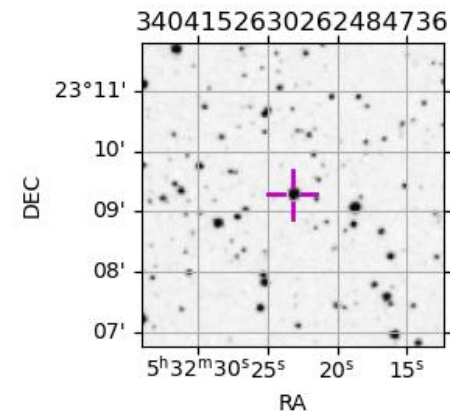

Observable events with sun below -5 deg and altitude above 5 deg

Obs	Location	lat	Elon	Target	Observed Events Interval	OCode
PIC	Pic du Midi	42.9	0.1	+ +	APR 01 20:13 - APR 01 20:48	Pie
PAL	Palomar Mt (200")	33.4	243.1			Pnn
PMO	Purple Mtn Obs. Nanking	32.1	118.8			Pnn
KPNO	Kitt Peak Natl Obs	32.0	248.4			Pnn
MCD	McDonald Obs. 2.7m	30.7	256.0			Pnn
TEN	Teide Obs./Tenerife	28.3	343.5	+ +	APR 01 20:09 - APR 01 20:51	Pie
IRTF	Mauna Kea/IRTF	19.8	204.5			Pnn
KAV	Kavalur Observatory	12.6	78.8			Pnn
RIO	Rio de Janeiro	-22.9	316.8			Pnn
ESO	European Southern Obs. (3.6m)	-29.3	289.3			Pnn
AAT	Siding Spring (AAT)	-31.3	149.1			Pnn
SAAO	So. Afr. Astro. Obs. (Sutherland)	-32.4	20.8			Pnn
MSO	Mt. Stromlo Observatory	-35.3	149.0			Pnn