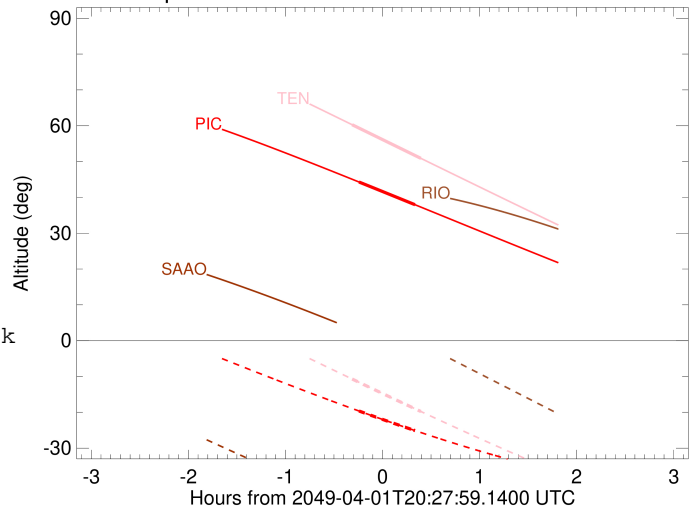

Jupiter 2049-04-01T20:27:59 K8.99 G12.46