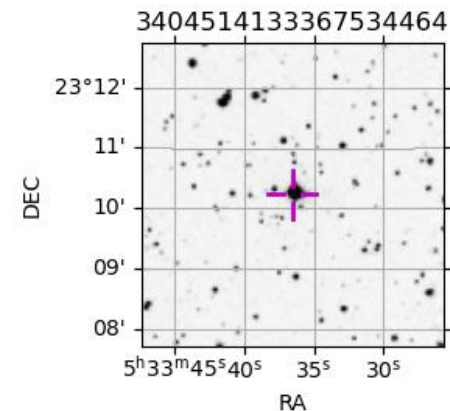

Observable events with sun below -5 deg and altitude above 5 deg

Obs	Location	lat	Elon	Target	Observed Events Interval	OCode
PIC	Pic du Midi	42.9	0.1	+ +	APR 03 20:56 - APR 03 22:23	Pie
PAL	Palomar Mt (200")	33.4	243.1			Pnn
PMO	Purple Mtn Obs. Nanking	32.1	118.8			Pnn
KPNO	Kitt Peak Natl Obs	32.0	248.4			Pnn
MCD	McDonald Obs. 2.7m	30.7	256.0			Pnn
TEN	Teide Obs./Tenerife	28.3	343.5	+ +	APR 03 20:55 - APR 03 22:24	Pie
IRTF	Mauna Kea/IRTF	19.8	204.5			Pnn
KAV	Kavalur Observatory	12.6	78.8			Pnn
RIO	Rio de Janeiro	-22.9	316.8	+	APR 03 22:25 - APR 03 22:25	Pne
ESO	European Southern Obs. (3.6m)	-29.3	289.3			Pnn
AAT	Siding Spring (AAT)	-31.3	149.1			Pnn
SAAO	So. Afr. Astro. Obs. (Sutherland)	-32.4	20.8			Pnn
MSO	Mt. Stromlo Observatory	-35.3	149.0			Pnn