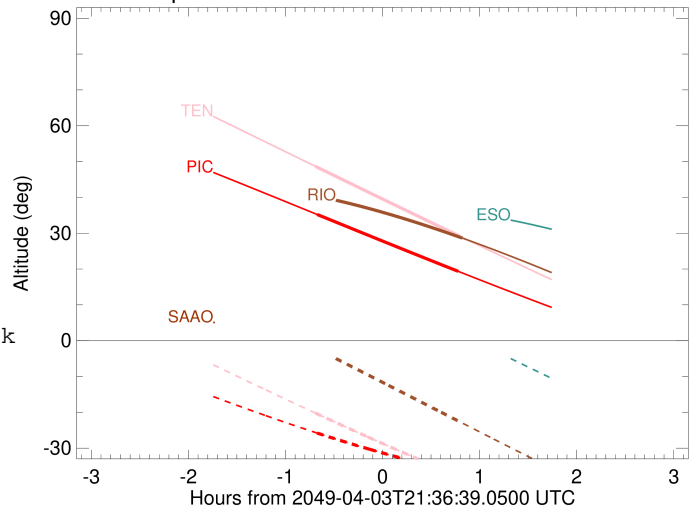

Jupiter 2049-04-03T21:36:39 K7.45 G9.91