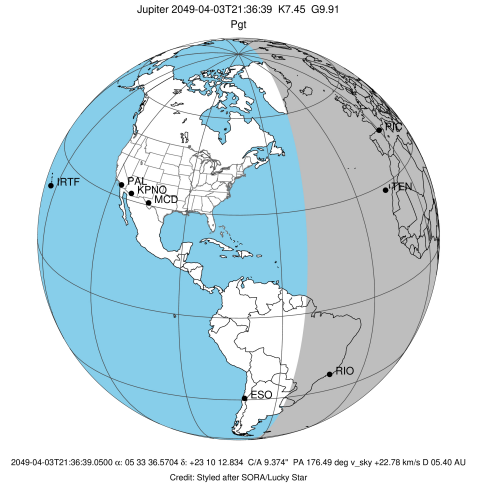

```
target                : Jupiter
target radius (km)   : 71492.00
C/A epoch            : 2049-04-03T21:39:54.750
Event type           : Pgt
: Jupiter occs: geocentric, topocentric
: Not a ringed target
Observer code        : PIC
Location             : Pic du Midi
Latitude (deg)       : 42.93656
E. Longitude (deg)   : 0.14231
Altitude (km)        : 2.890
Gaia source ID       : 3404514133367534464
2Mass ID (if available) : 05333650+2310142
ICRS Star Coord at Epoch: 05h 33m 36.57041s +23:10:12.83373s
RUWE (>1.4 is poor) : 1.02
K magnitude           : 7.453
G magnitude           : 9.912
RP magnitude         : 9.161
BP magnitude         : 10.527
DUPflag              : 0
Distance (au)        : 5.398
f0 (km)               : 0.00
g0 (km)               : 0.00
skyplane vel. (km/s) : 22.78
Sun-Target sep (deg) : 70.06
Sun-Moon sep (deg)   : 53.31
B (ring opening deg) : 2.26
PA of pole (deg)     : -2.00
Pole direction: RA (deg): 268.05742
Dec (deg): 64.49720
C/A sky separation (") : 10.183
C/A sky separation (km) : 39864.2
NAIF SPICE kernels   : RAJobs_U111+rgf15.spk
URKALLv1.spk
naif0012.tls
nep097.bsp
nep101.bsp
sat4401.bsp
de440.bsp
earth_720101_070426.bpc
jup365.bsp
urall6.bsp
IAU_SATURN_for_RINGFIT.tpc
pck00010.tpc
earth_200101_990628_predict.bpc
uranus_ringframes_rfrench20220627_v1.tf
neptune_ringframes_rfrench20220702a_v1.tf
earth_flat_IAU.spk
```