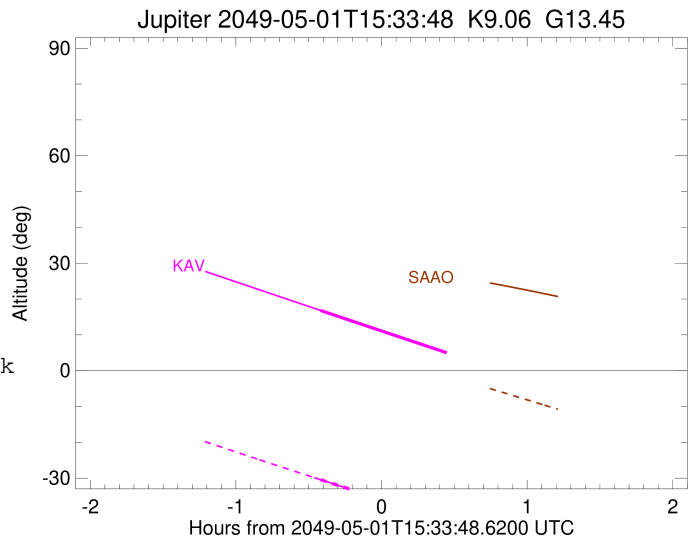

```
target                : Jupiter
target radius (km)   : 71492.00
C/A epoch             : 2049-05-01T15:36:50.500
Event type            : Pgt
: Jupiter occs: geocentric, topocentric
: Not a ringed target
Observer code         : KAV
Location              : Kavalur Observatory
Latitude (deg)        : 12.57556
E. Longitude (deg)    : 78.83167
Altitude (km)         : 0.722
Gaia source ID        : 3427430910628136576
2Mass ID (if available) : 05533523+2321243
ICRS Star Coord at Epoch: 05h 53m 35.22779s +23:21:24.29276s
RUWE (>1.4 is poor) : 1.13
K magnitude           : 9.064
G magnitude           : 13.451
RP magnitude          : 12.311
BP magnitude          : 14.825
DUPflag              : 0
Distance (au)         : 5.780
f0 (km)               : 0.00
g0 (km)               : 0.00
skyplane vel. (km/s) : 32.77
Sun-Target sep (deg) : 47.52
Sun-Moon sep (deg)   : 52.54
B (ring opening deg) : 2.15
PA of pole (deg)     : 0.15
Pole direction: RA (deg): 268.05743
Dec (deg): 64.49719
C/A sky separation (") : 10.797
C/A sky separation (km) : 45261.1
NAIF SPICE kernels   : RAJobs_U111+rgf15.spk
URKALLv1.spk
naif0012.tls
nep097.bsp
nep101.bsp
sat4401.bsp
de440.bsp
earth_720101_070426.bpc
jup365.bsp
urall6.bsp
IAU_SATURN_for_RINGFIT.tpc
pck00010.tpc
earth_200101_990628_predict.bpc
uranus_ringframes_rfrench20220627_v1.tf
neptune_ringframes_rfrench20220702a_v1.tf
earth_flat_IAU.spk
```

x: target alt < 5.0 deg or sun > -5.0 deg

Target	I/E	UTC	alt	alt-sun	radius	lat-geo	lat-geodetic
Jupiter	I	2049-05-01T15:08:37.830	16.83	-30.42	71489.4	40.28	43.99
Jupiter	E	2049-05-01T16:04:59.969	4.03x	-42.29	71489.6	38.22	41.90