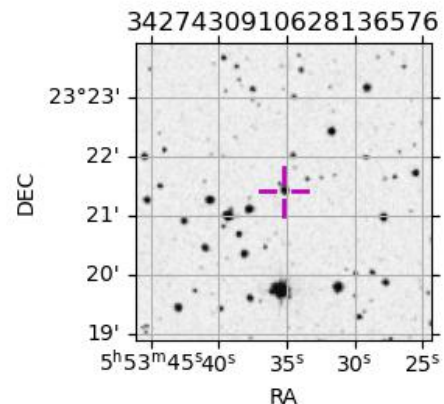

Credit: Styled after SORA/Lucky Star

Observable events with sun below -5 deg and altitude above 5 deg

Obs	Location	lat	Elon	Target	Observed Events Interval	OCode
PIC	Pic du Midi	42.9	0.1			Pnn
PAL	Palomar Mt (200")	33.4	243.1			Pnn
PMO	Purple Mtn Obs. Nanking	32.1	118.8			Pnn
KPNO	Kitt Peak Natl Obs	32.0	248.4			Pnn
MCD	McDonald Obs. 2.7m	30.7	256.0			Pnn
TEN	Teide Obs./Tenerife	28.3	343.5			Pnn
IRTF	Mauna Kea/IRTF	19.8	204.5			Pnn
KAV	Kavalur Observatory	12.6	78.8	+	MAY 01 15:08 - MAY 01 15:08	Pin
RIO	Rio de Janeiro	-22.9	316.8			Pnn
ESO	European Southern Obs. (3.6m)	-29.3	289.3			Pnn
AAT	Siding Spring (AAT)	-31.3	149.1			Pnn
SAAO	So. Afr. Astro. Obs. (Sutherland)	-32.4	20.8			Pnn
MSO	Mt. Stromlo Observatory	-35.3	149.0			Pnn