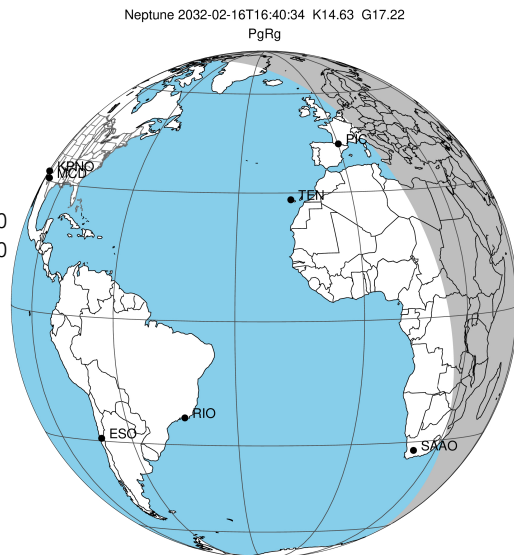

target : Neptune
 target radius (km) : 24764.00
 C/A epoch : 2032-02-16T16:40:34.990
 Event type : PgRg
 : Neptune occs: geocentric, not topocentric
 : Ring occs: geocentric, not topocentric
 Gaia source ID : 2552419422434951296
 2Mass ID (if available) : 00505567+0347165

Neptune 2032-02-16T16:40:34 K14.63 G17.22 PgRg

ICRS Star Coord at Epoch: 00h 50m 55.73512s +03:47:16.63265s
 RUWE (>1.4 is poor) : 1.02
 K magnitude : 14.632
 G magnitude : 17.220
 RP magnitude : 16.383
 BP magnitude : 17.944
 DUPflag : 0
 Distance (au) : 30.524
 f0 (km) : 0.000
 g0 (km) : 0.000
 skyplane vel. (km/s) : 26.16
 Sun-Target sep (deg) : 46.09
 Sun-Moon sep (deg) : 26.78
 B (ring opening deg) : -14.84
 PA of pole (deg) : -46.44

2032-02-16T16:40:34.9900 ex: 00 50 55.73512 s: +03 47 16.633 C/A 0.2577 PA 336.06 deg v_sky +26.16 km/s D 30.52 AU
 Credit: Styled after SORA/Lucky Star

#	a(km)	ring
1	42000.0	Galle
2	53200.0	LeVerrier
3	55200.0	Lassell
4	57200.0	Arago
5	61953.0	Galatea
6	62933.0	Adams

Observable events with sun below -5 deg and altitude above 5 deg unblocked by planet

Obs	Location	lat	Elon	Rings I	Planet	Rings E	Observed Events Interval	OEcode
PIC	Pic du Midi	42.9	0.1					PnnRnn
PAL	Palomar Mt (200")	33.4	243.1					PnnRnn
PMO	Purple Mtn Obs. Nanki	32.1	118.8					PnnRnn
KPNO	Kitt Peak Natl Obs	32.0	248.4					PnnRnn
MCD	McDonald Obs. 2.7m	30.7	256.0					PnnRnn
TEN	Teide Obs./Tenerife	28.3	343.5					PnnRnn
IRTF	Mauna Kea/IRTF	19.8	204.5					PnnRnn
KAV	Kavalur Observatory	12.6	78.8					PnnRnn
RIO	Rio de Janeiro	-22.9	316.8					PnnRnn
ESO	European Southern Obs	-29.3	289.3					PnnRnn
AAT	Siding Spring (AAT)	-31.3	149.1					PnnRnn
SAAO	So. Afr. Astro. Obs.	-32.4	20.8					PnnRnn
MSO	Mt. Stromlo Observato	-35.3	149.0					PnnRnn