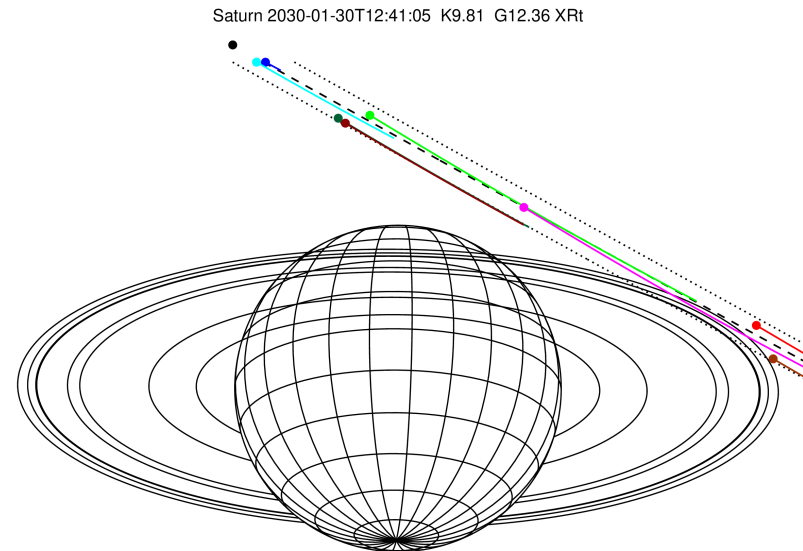

Earth
PIC
PAL
PMO
IRTF
KAV
AAT
SAAO
MSO