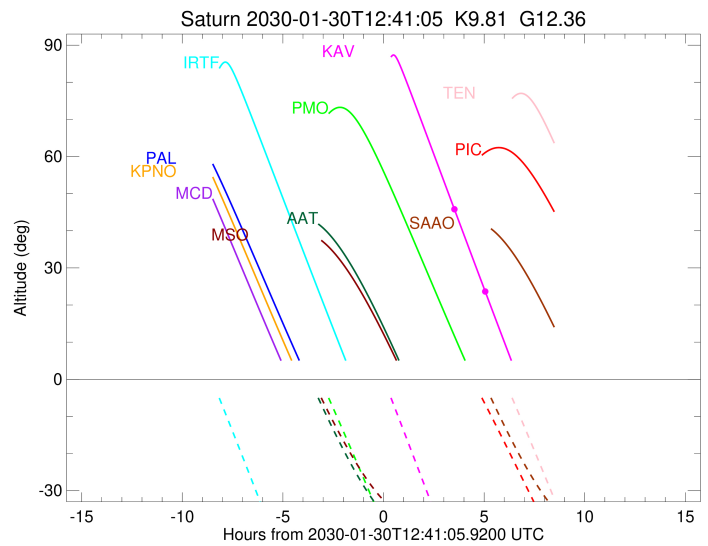

target : Saturn
target radius (km) : 60268.00
C/A epoch : 2030-01-30T12:48:37.460
Event type : XRt
: No Saturn occs
: Ring occs: topocentric, not geocentric
Observer code : KAV
Location : Kavalur Observatory
Latitude (deg) : 12.57556
E. Longitude (deg) : 78.83167
Altitude (km) : 0.722
Gaia source ID : 30911738622828032
2Mass ID (if available) : 03034922+1501562
ICRS Star Coord at Epoch: 03h 03m 49.22503s +15:01:56.29920s
RUWE (>1.4 is poor) : 1.01
K magnitude : 9.810
G magnitude : 12.364
RP magnitude : 11.580
BP magnitude : 13.028
DUPflag : 0
Distance (au) : 8.936
f0 (km) : 0.000
g0 (km) : 0.000
skyplane vel. (km/s) : 5.92
Sun-Target sep (deg) : 97.53
Sun-Moon sep (deg) : 138.77
B (ring opening deg) : -21.50
PA of pole (deg) : -0.65
Pole direction: RA (deg): 40.60000
Dec (deg): 83.50000
C/A sky separation (") : 12.541
C/A sky separation (km) : 81280.9
NAIF SPICE kernels : RAJobs_U111+rgf15.spk
URKALLvl.spk
Saturn_ring_plane.tf
sat378.bsp
sat286.bsp
vgr1.sat286.bsp
vgr2.sat286.bsp
HST1081HSPephemUTC.bsp
pfb10000r.bsp
cassini.bsp
earthstns_itrf93_040916.bsp
earth_200101_990628_predict.bpc
earth_720101_070426.bpc
cpck28Mar2008.tpc
pck.sat440.tpc
IAU_SATURN_for_RINGFIT.tpc
naif0012.tls
earth_flat_IAU.spk

b: ring blocked by planet x: target alt < 5.0 deg or sun > -5.0 deg

Ring	I/E	UTC	b?	alt	alt-sun	radius	r-dot	lat-geo	lat-geodetic
F ring	I	2030-01-30T16:11:34.233		46.01	-49.59	140461.00	-1.70		
No planet occultations									
F ring	E	2030-01-30T17:44:34.793		23.60	-71.60	140461.00	1.71