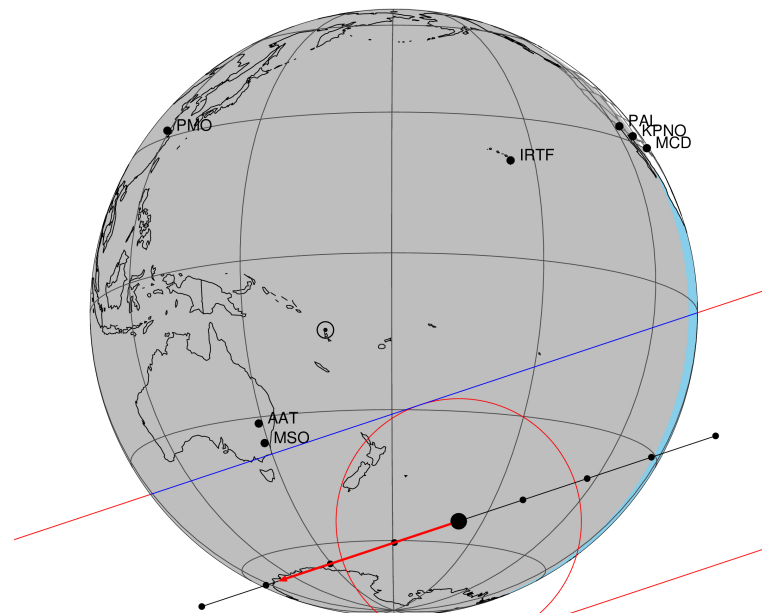

target : Titan
 target radius (km) : 2575.15
 C/A epoch : 2023-08-14T12:56:47.850
 Event type : P
 : Titan occs: not geocentric or topocentric
 : Not a ringed target
 Gaia source ID : 2602605767396365184
 2Mass ID (if available) : 22280136-1131240

ICRS Star Coord at Epoch: 22h 28m 01.38833s -11:31:24.53616s
 RUWE (>1.4 is poor) : 0.94
 K magnitude : 14.751
 G magnitude : 17.506
 RP magnitude : 16.656
 BP magnitude : 18.277
 DUPflag : 0
 Distance (au) : 8.781
 f0 (km) : 0.00
 g0 (km) : 0.00
 skyplane vel. (km/s) : -23.68
 Sun-Target sep (deg) : 166.58
 Sun-Moon sep (deg) : 146.27
 B (ring opening deg) : 8.43
 PA of pole (deg) : 5.89
 Pole direction: RA (deg): 39.48270
 Dec (deg): 83.42790
 C/A sky separation (") : 0.721
 C/A sky separation (km) : 4589.8
 NAIF SPICE kernels : RAJobs_U111+rgf16.spk
 URKALLv1.spk
 naif0012.tls
 nep097.bsp
 nep101.bsp
 sat4401.bsp

Titan 2023-08-14T12:56:47 K14.75 G17.51 dots 60.0 sec
 P

2023-08-14T12:56:47.850000 cr: 22 28 01.38833 s: -11 31 24.536 C/A 0.720" PA 161.61 deg v_sky -23.68 km/s D 08.78 AU
 Credit: Styled after SORA/Lucky Star

Observable events with sun below -5 deg and altitude above 5 deg

Obs	Location	lat	Elon	Target	Observed Events Interval	OEcode
PIC	Pic du Midi	42.9	0.1			Pnn
PAL	Palomar Mt (200")	33.4	243.1			Pnn
PMO	Purple Mtn Obs. Nanking	32.1	118.8			Pnn
KPNO	Kitt Peak Natl Obs	32.0	248.4			Pnn
MCD	McDonald Obs. 2.7m	30.7	256.0			Pnn
TEN	Teide Obs./Tenerife	28.3	343.5			Pnn
IRTF	Mauna Kea/IRTF	19.8	204.5			Pnn
KAV	Kavalur Observatory	12.6	78.8			Pnn
RIO	Rio de Janeiro	-22.9	316.8			Pnn
ESO	European Southern Obs. (3.6m)	-29.3	289.3			Pnn
AAT	Siding Spring (AAT)	-31.3	149.1			Pnn
SAAO	So. Afr. Astro. Obs. (Sutherland)	-32.4	20.8			Pnn
MSO	Mt. Stromlo Observatory	-35.3	149.0			Pnn