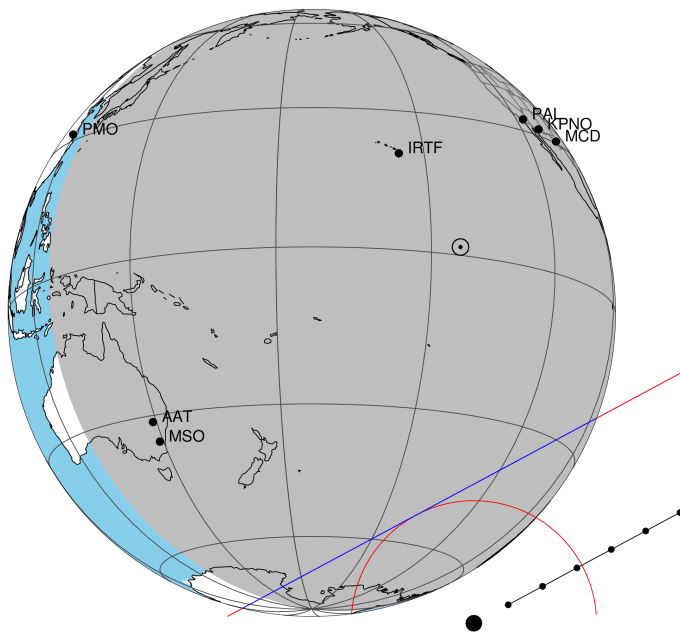

target : Titan
target radius (km) : 2575.15
C/A epoch : 2023-09-27T09:26:37.160
Event type : P
: Titan occs: not geocentric or topocentric
: Not a ringed target
Gaia source ID : 2600780822907217536
2Mass ID (if available) : 22161605-1240010

ICRS Star Coord at Epoch: 22h 16m 16.06247s -12:40:01.15834s
RUWE (>1.4 is poor) : 0.99
K magnitude : 14.588
G magnitude : 16.862
RP magnitude : 16.129
BP magnitude : 17.457
DUPflag : 0
Distance (au) : 8.907
f0 (km) : 0.00
g0 (km) : 0.00
skyplane vel. (km/s) : -13.66
Sun-Target sep (deg) : 147.64
Sun-Moon sep (deg) : 4.54
B (ring opening deg) : 9.87
PA of pole (deg) : 6.06
Pole direction: RA (deg): 39.48270
Dec (deg): 83.42790
C/A sky separation (") : 1.142
C/A sky separation (km) : 7376.8
NAIF SPICE kernels : RAJobs_U111+rgf16.spk
URKALLv1.spk
naif0012.tls
nep097.bsp
nep101.bsp
sat4401.bsp

Titan 2023-09-27T09:26:37 K14.59 G16.86 dots 60.0 sec
P