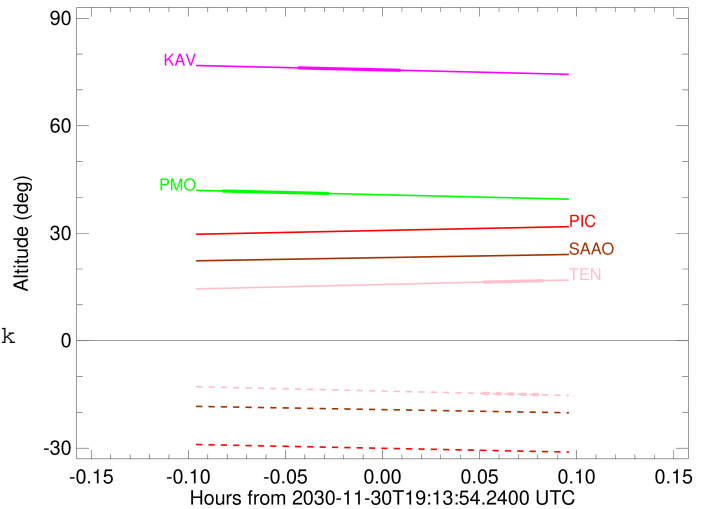

```
target                : Titan
target radius (km)   : 2575.15
C/A epoch             : 2030-11-30T19:10:36.260
Event type            : Pgt
: Titan occs: geocentric, topocentric
: Not a ringed target
Observer code         : PMO
Location              : Purple Mtn Obs. Nanking
Latitude (deg)        : 32.06667
E. Longitude (deg)    : 118.82089
Altitude (km)         : 0.364
Gaia source ID        : 48526194073883776
2Mass ID (if available) : 04125949+1902372
ICRS Star Coord at Epoch: 04h 12m 59.48404s +19:02:36.56148s
RUWE (>1.4 is poor)  : 2.23
K magnitude           : 13.439
G magnitude           : 16.685
RP magnitude          : 15.592
BP magnitude          : 17.444
DUPflag              : 0
Distance (au)         : 8.080
f0 (km)               : 0.00
g0 (km)               : 0.00
skyplane vel. (km/s) : -22.26
Sun-Target sep (deg)  : 176.02
Sun-Moon sep (deg)    : 101.67
B (ring opening deg)  : -25.03
PA of pole (deg)      : -2.92
Pole direction: RA (deg): 39.48270
Dec (deg): 83.42790
C/A sky separation (") : 0.213
C/A sky separation (km) : 1246.1
NAIF SPICE kernels    : RAJobs_U111+rgf16.spk
URKALLv1.spk
naif0012.tls
nep097.bsp
nep101.bsp
sat4401.bsp
de440.bsp
earth_720101_070426.bpc
jup365.bsp
urall6.bsp
IAU_SATURN_for_RINGFIT.tpc
pck00010.tpc
earth_200101_990628_predict.bpc
IAU_NEPTUNE_for_RINGFIT.tpc.BECAREFUL
uranus_ringframes_rfrench20220627_v1.tf
neptune_ringframes_rfrench20220702a_v1.tf
earth_flat_IAU.spk
```

Titan 2030-11-30T19:13:54 K13.44 G16.68

x: target alt < 5.0 deg or sun > -5.0 deg

Target	I/E	UTC	alt	alt-sun	radius	lat-geo	lat-geodetic
Titan	I	2030-11-30T19:08:56.136	41.78	-45.60	2575.1	25.38	25.39
Titan	E	2030-11-30T19:12:16.383	41.07	-44.90	2575.1	26.63	26.64