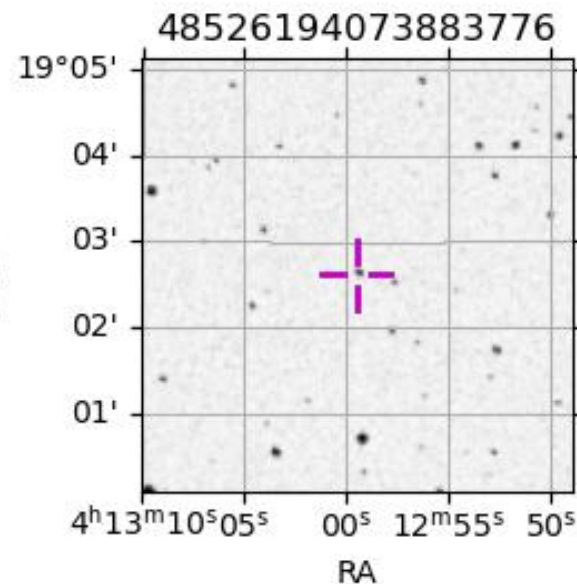

target : Titan
target radius (km) : 2575.15
C/A epoch : 2030-11-30T19:13:54.240
Event type : Pgt
: Titan occs: geocentric, topocentric
: Not a ringed target
Gaia source ID : 48526194073883776
2Mass ID (if available) : 04125949+1902372

ICRS Star Coord at Epoch: 04h 12m 59.48404s +19:02:36.56148s
RUWE (>1.4 is poor) : 2.23
K magnitude : 13.439
G magnitude : 16.685
RP magnitude : 15.592
BP magnitude : 17.444
DUPflag : 0
Distance (au) : 8.080
f0 (km) : 0.00
g0 (km) : 0.00
skyplane vel. (km/s) : -22.26
Sun-Target sep (deg) : 176.02
Sun-Moon sep (deg) : 101.19
B (ring opening deg) : -25.03
PA of pole (deg) : -2.92
Pole direction: RA (deg): 39.48270
Dec (deg): 83.42790
C/A sky separation (") : 0.104
C/A sky separation (km) : 610.0
NAIF SPICE kernels : RAJobs_U111+rgf16.spk
URKALLv1.spk
naif0012.tls
nep097.bsp
nep101.bsp
sat4401.bsp

Titan 2030-11-30T19:13:54 K13.44 G16.68 dots 60.0 sec
Pgt

Observable events with sun below -5 deg and altitude above 5 deg

Obs	Location	lat	Elon	Target	Observed Events Interval	OEcode
PIC	Pic du Midi	42.9	0.1			Pnn
PAL	Palomar Mt (200")	33.4	243.1			Pnn
PMO	Purple Mtn Obs. Nanking	32.1	118.8	+ +	NOV 30 19:08 - NOV 30 19:12	Pie
KPNO	Kitt Peak Natl Obs	32.0	248.4			Pnn
MCD	McDonald Obs. 2.7m	30.7	256.0			Pnn
TEN	Teide Obs./Tenerife	28.3	343.5	+ +	NOV 30 19:17 - NOV 30 19:18	Pie
IRTF	Mauna Kea/IRTF	19.8	204.5			Pnn
KAV	Kavalur Observatory	12.6	78.8	+ +	NOV 30 19:11 - NOV 30 19:14	Pie
RIO	Rio de Janeiro	-22.9	316.8			Pnn
ESO	European Southern Obs. (3.6m)	-29.3	289.3			Pnn
AAT	Siding Spring (AAT)	-31.3	149.1			Pnn
SAAO	So. Afr. Astro. Obs. (Sutherland)	-32.4	20.8			Pnn
MSO	Mt. Stromlo Observatory	-35.3	149.0			Pnn