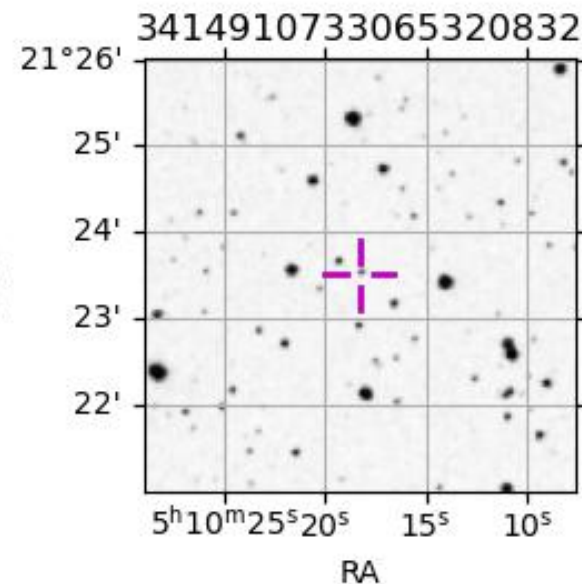

target : Titan
target radius (km) : 2575.15
C/A epoch : 2031-12-20T00:24:27.580
Event type : Pgt
: Titan occs: geocentric, topocentric
: Not a ringed target
Gaia source ID : 3414910733065320832
2Mass ID (if available) : 05101826+2123305

Titan 2031-12-20T00:24:27 K14.77 G17.56 dots 60.0 sec
Pgt

ICRS Star Coord at Epoch: 05h 10m 18.27307s +21:23:30.43654s
RUWE (>1.4 is poor) : 0.96
K magnitude : 14.765
G magnitude : 17.562
RP magnitude : 16.732
BP magnitude : 18.330
DUPflag : 0
Distance (au) : 8.049
f0 (km) : 0.00
g0 (km) : 0.00
skyplane vel. (km/s) : -23.63
Sun-Target sep (deg) : 170.85
Sun-Moon sep (deg) : 93.73
B (ring opening deg) : -26.50
PA of pole (deg) : -4.53
Pole direction: RA (deg): 39.48270
Dec (deg): 83.42790
C/A sky separation (") : 0.120
C/A sky separation (km) : 702.7
NAIF SPICE kernels : RAJobs_U111+rgf16.spk

URKALLv1.spk
naif0012.tls
nep097.bsp
nep101.bsp
sat4401.bsp
Observable events with sun below -5 deg and altitude above 5 deg

Obs	Location	lat	Elon	Target	Observed Events Interval	OEcode
PIC	Pic du Midi	42.9	0.1			Pnn
PAL	Palomar Mt (200")	33.4	243.1			Pnn
PMO	Purple Mtn Obs. Nanking	32.1	118.8			Pnn
KPNO	Kitt Peak Natl Obs	32.0	248.4			Pnn
MCD	McDonald Obs. 2.7m	30.7	256.0			Pnn
TEN	Teide Obs./Tenerife	28.3	343.5	+ +	DEC 20 00:22 - DEC 20 00:25	Pie
IRTF	Mauna Kea/IRTF	19.8	204.5			Pnn
KAV	Kavalur Observatory	12.6	78.8			Pnn
RIO	Rio de Janeiro	-22.9	316.8			Pnn
ESO	European Southern Obs. (3.6m)	-29.3	289.3			Pnn
AAT	Siding Spring (AAT)	-31.3	149.1			Pnn
SAAO	So. Afr. Astro. Obs. (Sutherland)	-32.4	20.8			Pnn
MSO	Mt. Stromlo Observatory	-35.3	149.0			Pnn