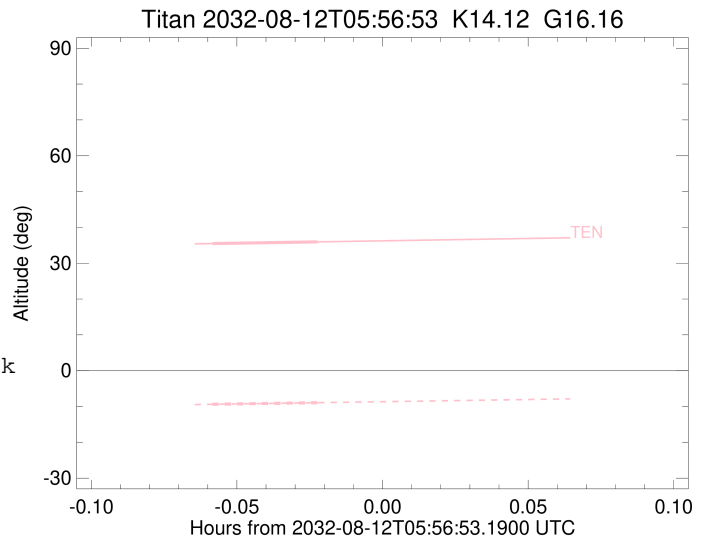

```
target                : Titan
target radius (km)   : 2575.15
C/A epoch             : 2032-08-12T05:54:28.130
Event type           : Pt
: Titan occs: topocentric, not geocentric
: Not a ringed target
Observer code        : TEN
Location             : Teide Obs./Tenerife
Latitude (deg)       : 28.30050
E. Longitude (deg)   : 343.48909
Altitude (km)        : 2.395
Gaia source ID       : 3425023151963453952
2Mass ID (if available) : 06124067+2224168
ICRS Star Coord at Epoch: 06h 12m 40.67082s +22:24:16.84784s
RUWE (>1.4 is poor) : 0.96
K magnitude           : 14.117
G magnitude           : 16.165
RP magnitude          : 15.468
BP magnitude          : 16.684
DUPflag              : 0
Distance (au)        : 9.685
f0 (km)              : 0.00
g0 (km)              : 0.00
skyplane vel. (km/s) : 33.14
Sun-Target sep (deg) : 46.72
Sun-Moon sep (deg)   : 112.96
B (ring opening deg) : -26.19
PA of pole (deg)     : -5.90
Pole direction: RA (deg): 39.48270
Dec (deg): 83.42790
C/A sky separation (") : 0.199
C/A sky separation (km) : 1400.7
NAIF SPICE kernels   : RAJobs_U111+rgf16.spk
URKALLv1.spk
naif0012.tls
nep097.bsp
nep101.bsp
sat4401.bsp
de440.bsp
earth_720101_070426.bpc
jup365.bsp
urall6.bsp
IAU_SATURN_for_RINGFIT.tpc
pck00010.tpc
earth_200101_990628_predict.bpc
IAU_NEPTUNE_for_RINGFIT.tpc.BECAREFUL
uranus_ringframes_rfrench20220627_v1.tf
neptune_ringframes_rfrench20220702a_v1.tf
earth_flat_IAU.spk
```

x: target alt < 5.0 deg or sun > -5.0 deg

Target	I/E	UTC	alt	alt-sun	radius	lat-geo	lat-geodetic
Titan	I	2032-08-12T05:53:22.560	35.47	-9.38	2575.1	-31.71	-31.72
Titan	E	2032-08-12T05:55:33.708	35.95	-8.94	2575.1	-26.71	-26.72