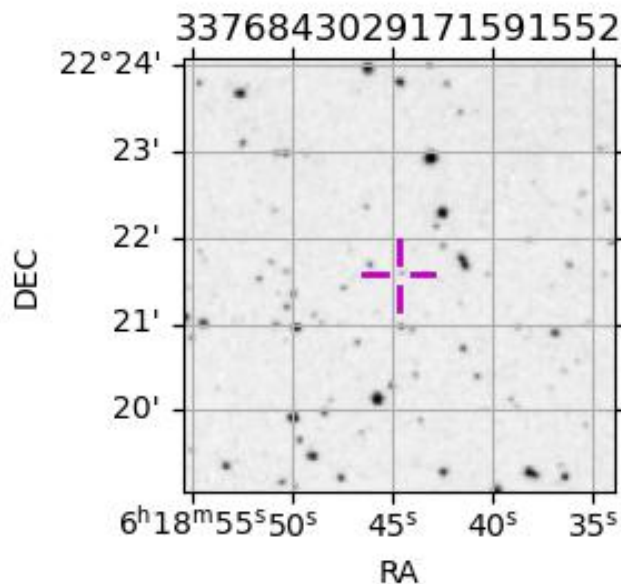

Observable events with sun below -5 deg and altitude above 5 deg

Obs	Location	lat	Elon	Target	Observed Events Interval	OCode
PIC	Pic du Midi	42.9	0.1	+ +	AUG 27 04:45 - AUG 27 04:48	Pie
PAL	Palomar Mt (200")	33.4	243.1			Pnn
PMO	Purple Mtn Obs. Nanking	32.1	118.8			Pnn
KPNO	Kitt Peak Natl Obs	32.0	248.4			Pnn
MCD	McDonald Obs. 2.7m	30.7	256.0			Pnn
TEN	Teide Obs./Tenerife	28.3	343.5	+ +	AUG 27 04:44 - AUG 27 04:47	Pie
IRTF	Mauna Kea/IRTF	19.8	204.5			Pnn
KAV	Kavalur Observatory	12.6	78.8			Pnn
RIO	Rio de Janeiro	-22.9	316.8			Pnn
ESO	European Southern Obs. (3.6m)	-29.3	289.3			Pnn
AAT	Siding Spring (AAT)	-31.3	149.1			Pnn
SAAO	So. Afr. Astro. Obs. (Sutherland)	-32.4	20.8			Pnn
MSO	Mt. Stromlo Observatory	-35.3	149.0			Pnn