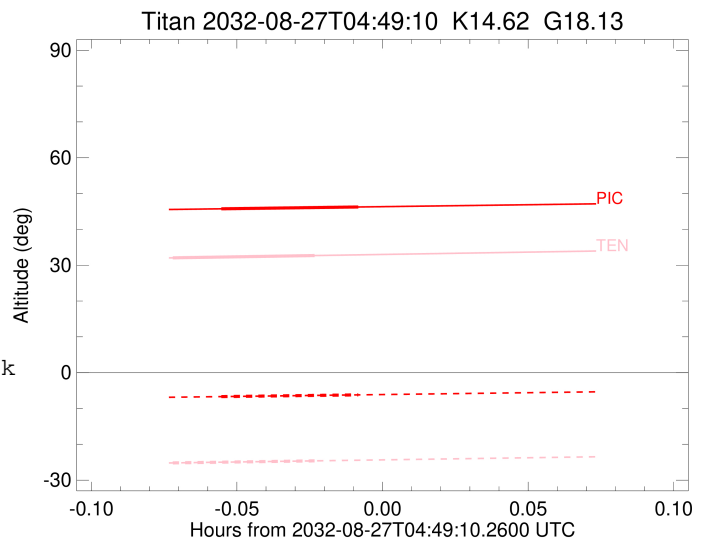

x: target alt < 5.0 deg or sun > -5.0 deg

Target	I/E	UTC	alt	alt-sun	radius	lat-geo	lat-geodetic
Titan	I	2032-08-27T04:45:50.225	45.73	-6.69	2575.1	10.81	10.81
Titan	E	2032-08-27T04:48:40.512	46.24	-6.20	2575.1	18.28	18.29