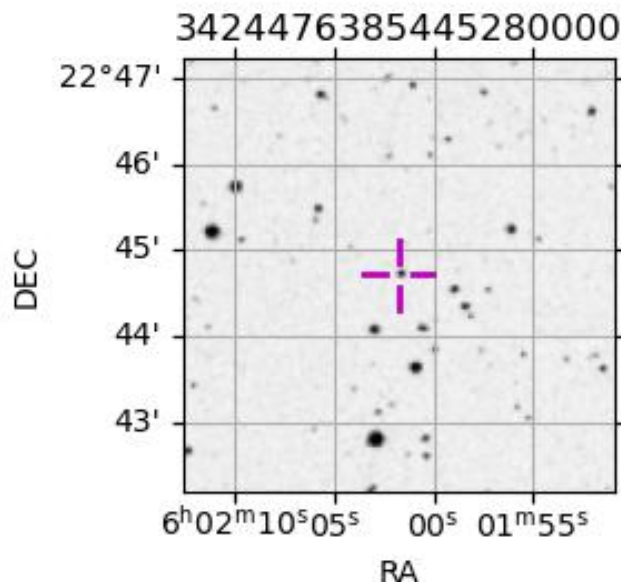

Credit: Styled after SORA/Lucky Star

URKALLv1.spk
naif0012.tls
nep097.bsp
nep101.bsp
sat4401.bsp
Observable events with sun below -5 deg and altitude above 5 deg

Obs	Location	lat	Elon	Target	Observed Events Interval	OEcode
PIC	Pic du Midi	42.9	0.1			Pnn
PAL	Palomar Mt (200")	33.4	243.1			Pnn
PMO	Purple Mtn Obs. Nanking	32.1	118.8			Pnn
KPNO	Kitt Peak Natl Obs	32.0	248.4			Pnn
MCD	McDonald Obs. 2.7m	30.7	256.0			Pnn
TEN	Teide Obs./Tenerife	28.3	343.5	+ +	MAR 30 00:02 - MAR 30 00:09	Pie
IRTF	Mauna Kea/IRTF	19.8	204.5			Pnn
KAV	Kavalur Observatory	12.6	78.8			Pnn
RIO	Rio de Janeiro	-22.9	316.8			Pnn
ESO	European Southern Obs. (3.6m)	-29.3	289.3			Pnn
AAT	Siding Spring (AAT)	-31.3	149.1			Pnn
SAAO	So. Afr. Astro. Obs. (Sutherland)	-32.4	20.8			Pnn
MSO	Mt. Stromlo Observatory	-35.3	149.0			Pnn