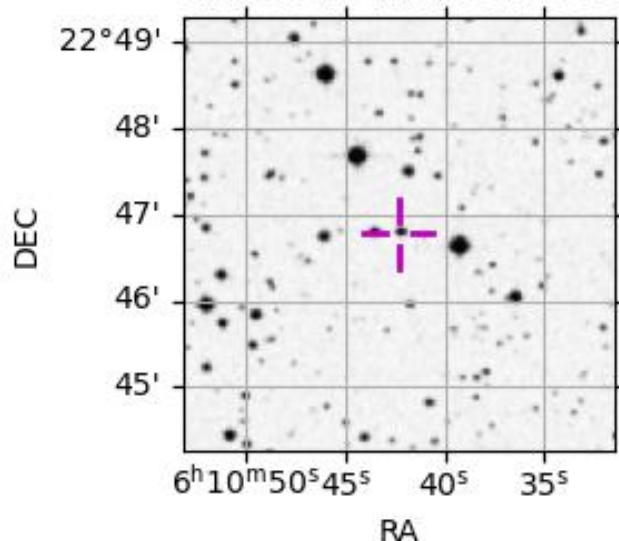

URKALLv1.spk
naif0012.tls
nep097.bsp
nep101.bsp
sat4401.bsp
Observable events with sun below -5 deg and altitude above 5 deg

Obs	Location	lat	Elon	Target	Observed Events Interval	OCode
PIC	Pic du Midi	42.9	0.1			Pnn
PAL	Palomar Mt (200")	33.4	243.1			Pnn
PMO	Purple Mtn Obs. Nanking	32.1	118.8			Pnn
KPNO	Kitt Peak Natl Obs	32.0	248.4			Pnn
MCD	McDonald Obs. 2.7m	30.7	256.0			Pnn
TEN	Teide Obs./Tenerife	28.3	343.5			Pnn
IRTF	Mauna Kea/IRTF	19.8	204.5			Pnn
KAV	Kavalur Observatory	12.6	78.8			Pnn
RIO	Rio de Janeiro	-22.9	316.8	+ +	APR 25 22:20 - APR 25 22:21	Pie
ESO	European Southern Obs. (3.6m)	-29.3	289.3			Pnn
AAT	Siding Spring (AAT)	-31.3	149.1			Pnn
SAAO	So. Afr. Astro. Obs. (Sutherland)	-32.4	20.8			Pnn
MSO	Mt. Stromlo Observatory	-35.3	149.0			Pnn

3425074347973011968