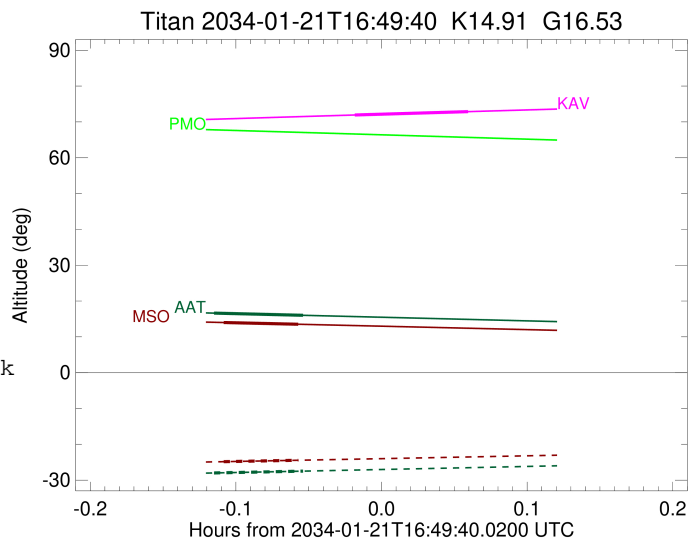

```
target                : Titan
target radius (km)   : 2575.15
C/A epoch             : 2034-01-21T16:50:53.940
Event type            : Pgt
: Titan occs: geocentric, topocentric
: Not a ringed target
Observer code         : KAV
Location              : Kavalur Observatory
Latitude (deg)       : 12.57556
E. Longitude (deg)   : 78.83167
Altitude (km)        : 0.722
Gaia source ID       : 3367393418222813056
2Mass ID (if available) : 07103853+2210176
ICRS Star Coord at Epoch: 07h 10m 38.52810s +22:10:17.64031s
RUWE (>1.4 is poor) : 0.97
K magnitude           : 14.913
G magnitude           : 16.531
RP magnitude          : 16.033
BP magnitude          : 16.873
DUPflag              : 0
Distance (au)        : 8.081
f0 (km)              : 0.00
g0 (km)              : 0.00
skyplane vel. (km/s) : -17.73
Sun-Target sep (deg) : 165.07
Sun-Moon sep (deg)   : 149.31
B (ring opening deg) : -24.48
PA of pole (deg)     : -6.70
Pole direction: RA (deg): 39.48270
Dec (deg): 83.42790
C/A sky separation (") : 0.035
C/A sky separation (km) : 205.5
NAIF SPICE kernels   : RAJobs_U111+rgf16.spk
URKALLv1.spk
naif0012.tls
nep097.bsp
nep101.bsp
sat4401.bsp
de440.bsp
earth_720101_070426.bpc
jup365.bsp
urall6.bsp
IAU_SATURN_for_RINGFIT.tpc
pck00010.tpc
earth_200101_990628_predict.bpc
IAU_NEPTUNE_for_RINGFIT.tpc.BECAREFUL
uranus_ringframes_rfrench20220627_v1.tf
neptune_ringframes_rfrench20220702a_v1.tf
earth_flat_IAU.spk
```

x: target alt < 5.0 deg or sun > -5.0 deg

Target	I/E	UTC	alt	alt-sun	radius	lat-geo	lat-geodetic
Titan	I	2034-01-21T16:48:32.632	71.92	-58.60	2575.1	16.68	16.68
Titan	E	2034-01-21T16:53:15.221	72.86	-59.69	2575.1	-24.87	-24.88