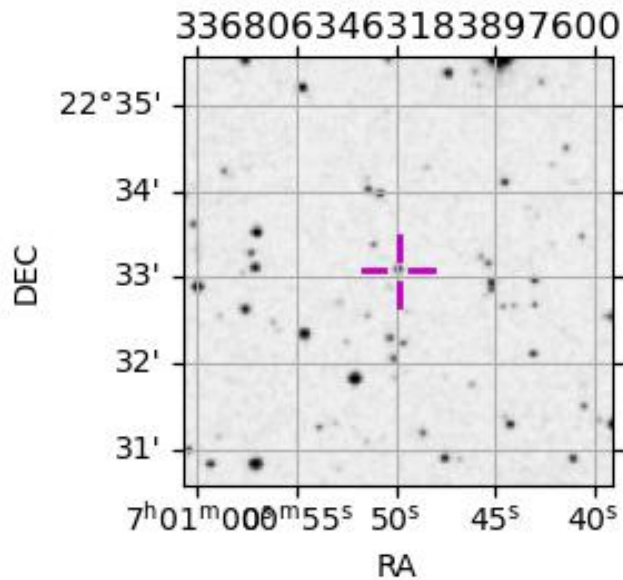

URKALLv1.spk
naif0012.tls
nep097.bsp
nep101.bsp
sat4401.bsp
Observable events with sun below -5 deg and altitude above 5 deg

Obs	Location	lat	Elon	Target	Observed Events Interval	OEcode
PIC	Pic du Midi	42.9	0.1			Pnn
PAL	Palomar Mt (200")	33.4	243.1			Pnn
PMO	Purple Mtn Obs. Nanking	32.1	118.8			Pnn
KPNO	Kitt Peak Natl Obs	32.0	248.4			Pnn
MCD	McDonald Obs. 2.7m	30.7	256.0			Pnn
TEN	Teide Obs./Tenerife	28.3	343.5	+ +	MAR 25 23:30 - MAR 25 23:40	Pie
IRTF	Mauna Kea/IRTF	19.8	204.5			Pnn
KAV	Kavalur Observatory	12.6	78.8			Pnn
RIO	Rio de Janeiro	-22.9	316.8			Pnn
ESO	European Southern Obs. (3.6m)	-29.3	289.3			Pnn
AAT	Siding Spring (AAT)	-31.3	149.1			Pnn
SAAO	So. Afr. Astro. Obs. (Sutherland)	-32.4	20.8			Pnn
MSO	Mt. Stromlo Observatory	-35.3	149.0			Pnn