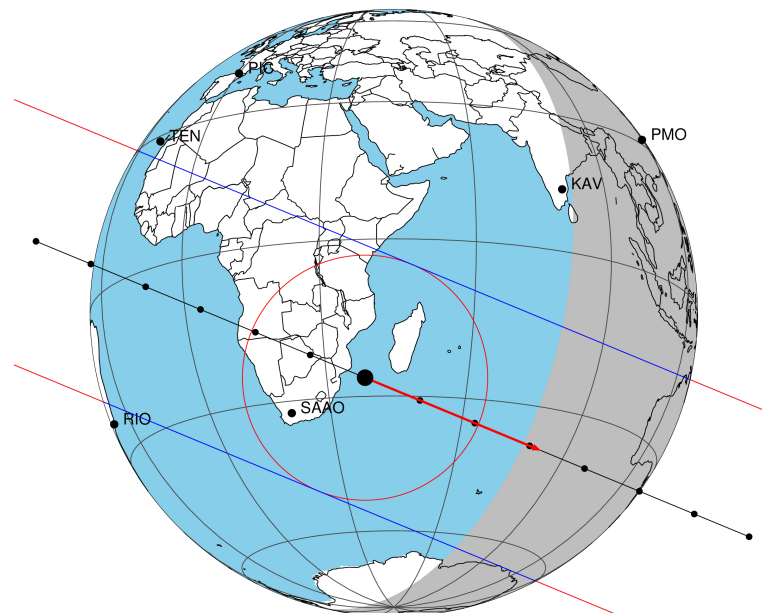

target : Titan  
 target radius (km) : 2575.15  
 C/A epoch : 2043-09-10T12:35:09.940  
 Event type : Pg  
 : Titan occs: geocentric, not topocentric  
 : Not a ringed target  
 Gaia source ID : 6311309890053450496  
 2Mass ID (if available) : 14473469-1355272

ICRS Star Coord at Epoch: 14h 47m 34.73892s -13:55:27.75263s  
 RUWE (>1.4 is poor) : 1.06  
 K magnitude : 14.895  
 G magnitude : 18.999  
 RP magnitude : 17.757  
 BP magnitude : 20.681  
 DUPflag : 0  
 Distance (au) : 10.411  
 f0 (km) : 0.00  
 g0 (km) : 0.00  
 skyplane vel. (km/s) : 20.79  
 Sun-Target sep (deg) : 56.61  
 Sun-Moon sep (deg) : 23.33  
 B (ring opening deg) : 20.49  
 PA of pole (deg) : 0.29  
 Pole direction: RA (deg): 39.48270  
 Dec (deg): 83.42790  
 C/A sky separation (") : 0.197  
 C/A sky separation (km) : 1485.3  
 NAIF SPICE kernels : RAJobs\_U111+rgf16.spk  
 URKALLv1.spk  
 naif0012.tls  
 nep097.bsp  
 nep101.bsp  
 sat4401.bsp

Titan 2043-09-10T12:35:09 K14.89 G19.00 dots 60.0 sec  
Pg

2043-09-10T12:35:09.9400 α: 14 47 34.7389 δ: -13 55 27.753 C/A 0.197" PA 202.54 deg v\_sky +20.78 km/s D 10.41 AU  
 Credit: Styled after SORA/Lucky Star

Observable events with sun below -5 deg and altitude above 5 deg

Obs	Location	lat	Elon	Target	Observed Events	Interval	OEcode
PIC	Pic du Midi	42.9	0.1				Pnn
PAL	Palomar Mt (200")	33.4	243.1				Pnn
PMO	Purple Mtn Obs. Nanking	32.1	118.8				Pnn
KPNO	Kitt Peak Natl Obs	32.0	248.4				Pnn
MCD	McDonald Obs. 2.7m	30.7	256.0				Pnn
TEN	Teide Obs./Tenerife	28.3	343.5				Pnn
IRTF	Mauna Kea/IRTF	19.8	204.5				Pnn
KAV	Kavalur Observatory	12.6	78.8				Pnn
RIO	Rio de Janeiro	-22.9	316.8				Pnn
ESO	European Southern Obs. (3.6m)	-29.3	289.3				Pnn
AAT	Siding Spring (AAT)	-31.3	149.1				Pnn
SAAO	So. Afr. Astro. Obs. (Sutherland)	-32.4	20.8				Pnn
MSO	Mt. Stromlo Observatory	-35.3	149.0				Pnn